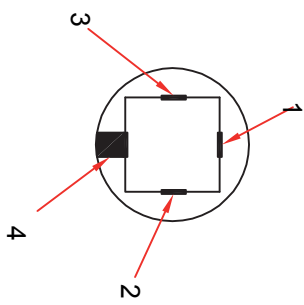

250mm±10mm

DC 3.5 connector 4pin golden plating, black shell

4Pin DC 3.5 female connector, silver, black shell

3: The products should be 100% pass the electrical performance

Pin assignment

- | | | |
|--------------|--------------|----|
| B1 | A | B2 |
| 1---left--- | 1---left--- | 1 |
| 2---right--- | 2---right--- | 2 |
| 3---GND--- | 3---GND--- | 3 |
| 4---MIC--- | 4---MIC--- | 4 |

- A: DC 3.5 connector 4pin golden plating, black shell
- B: 4Pin DC 3.5 female connector, silver, black shell
- C: Paint foaming line black 30#
- D: Black PE

Date	2015 / 05 / 04
Unit	mm
Projection	A
Rev	

DLOCK
we move the world

Title: Cable audio splitter stereo jack male 3.5 mm 4 pin >
2 x stereo jack female 3.5 mm 4 pin 25 cm

Item no.	65575
Barcode	4043619655755
File No.	88031