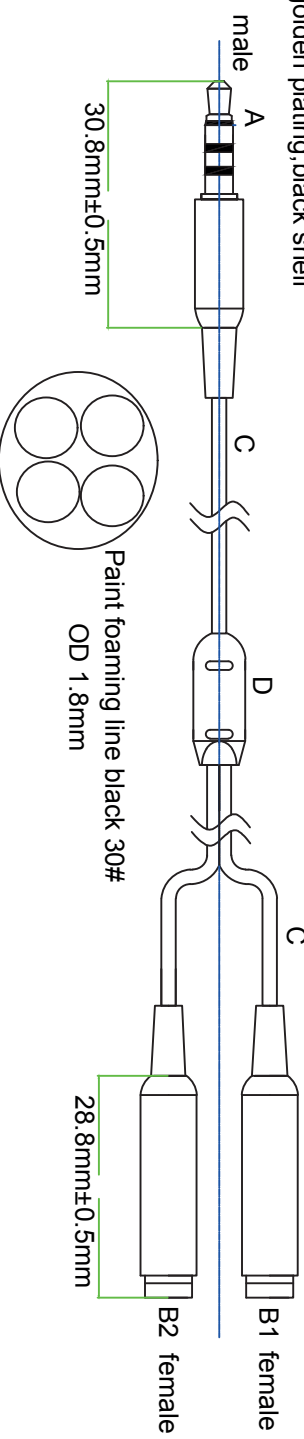

250mm±10mm

DC 3.5 connector 4pin golden plating, black shell

4Pin DC 3.5 female connector, silver, black shell

3: The products should be 100% pass the electrical performance

Pin assignment

- | | | |
|--------------|--------------|----|
| B1 | A | B2 |
| 1---left--- | 1---left--- | 1 |
| 2---right--- | 2---right--- | 2 |
| 3---GND--- | 3---GND--- | 3 |
| 4---MIC--- | 4---MIC--- | 4 |

- A: DC 3.5 connector 4pin golden plating, black shell
- B: 4Pin DC 3.5 female connector, silver, black shell
- C: Paint foaming line black 30#
- D: Black PE

Date	2015 / 05 / 04
Unit	mm
Projection	A
Rev	

DLOCK
we move the world

Title: Cable audio splitter stereo jack male 3.5 mm 4 pin >
2 x stereo jack female 3.5 mm 4 pin 25 cm

Item no.	65575
Barcode	4043619655755
File No.	88031