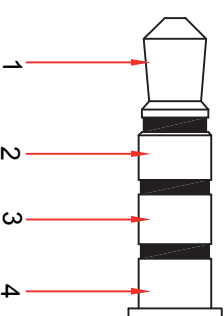

250mm±10mm

DC 3.5 connector 4pin golden plating, black shell

4Pin DC 3.5 female connector, silver, black shell

3: The products should be 100% pass the electrical performance

Pin assignment

- | | | |
|--------------|--------------|----|
| B1 | A | B2 |
| 1---left--- | 1---left--- | 1 |
| 2---right--- | 2---right--- | 2 |
| 3---GND--- | 3---GND--- | 3 |
| 4---MIC--- | 4---MIC--- | 4 |

- A: DC 3.5 connector 4pin golden plating, black shell
- B: 4Pin DC 3.5 female connector, silver, black shell
- C: Paint foaming line black 30#
- D: Black PE

Date	2015 / 05 / 04
Unit	mm
Projection	A
Rev	

DLOCK
we move the world

Title: Cable audio splitter stereo jack male 3.5 mm 4 pin >
2 x stereo jack female 3.5 mm 4 pin 25 cm

Item no.	65575
Barcode	4043619655755
File No.	88031