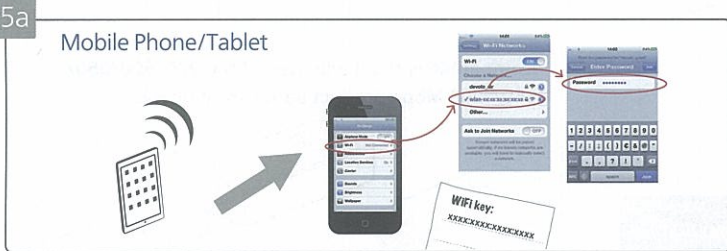

Package contents

1

2

3

4

i

5a

5b

✓