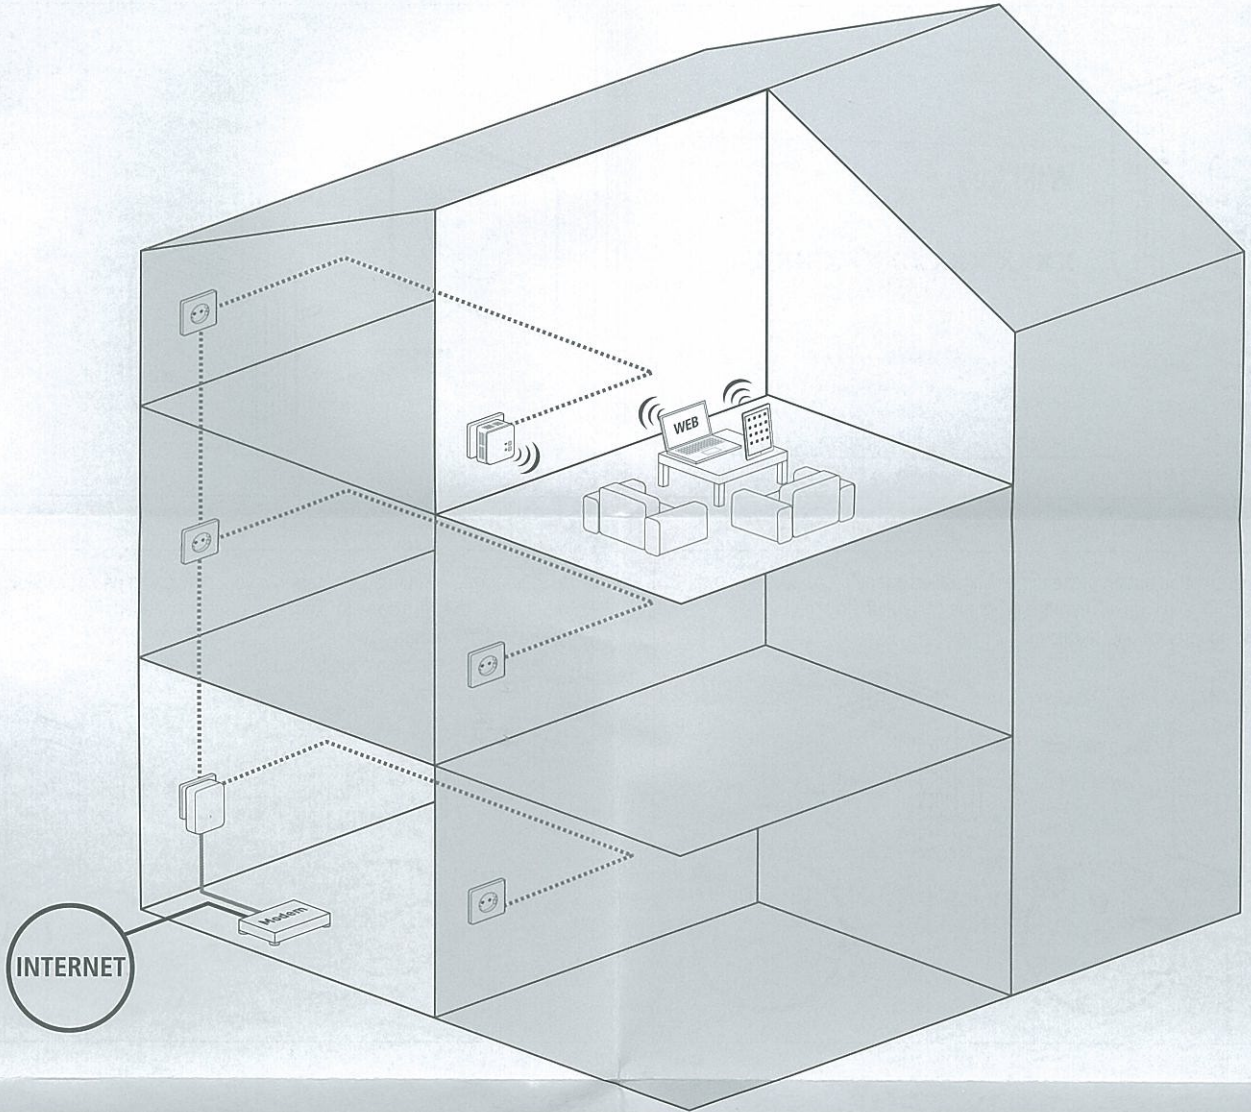

renkforce

Powerline adapter PL500D WiFi

Powerline Starter Kit

Installation

distributed by
Conrad Electronic SE
Klaus-Conrad-Str. 1
92240 Hirschau

Support address: www.conrad.com

43954/0315

There's an app for even greater convenience.
Complete Powerline control on your smartphone.