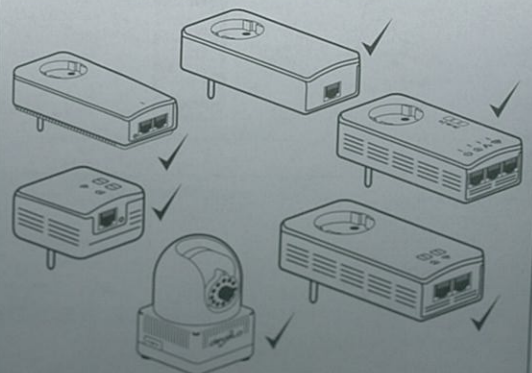

There's an app for even greater convenience.
Complete Powerline control on your smartphone.

my devolo App:

Compatible with all adapters of the 200/500/550/
650/1200 Mbps product series from devolo