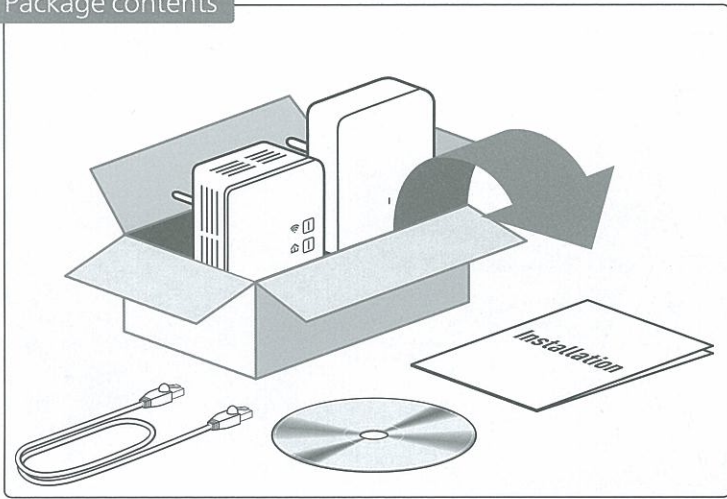

Package contents