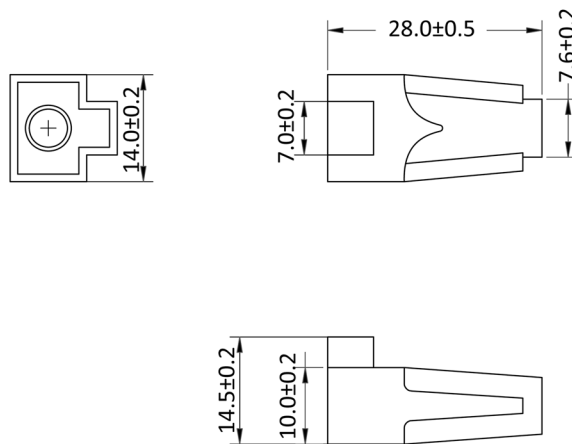

Modular Plugs, shielded

Boots for RJ45 plugs

SPECIFICATION:

Cable diameter: \varnothing 5.5 mm

MATERIAL:

Boot: PVC

HANDLING:

Packing: Bulk

RoHS
COMPLIANT

Order-Information

Identifier:

KSM8

Colour:

#

Boot for shielded RJ45 plugs

SW: black