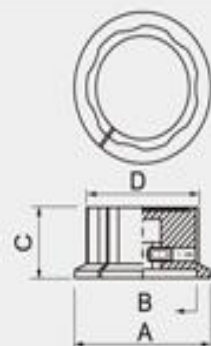

RN-99

	A	B	C	D	SHAFT HOLE	
A	Ø45.0	Ø37.1	20.3	Ø37.0	Ø6.4	Ø6.1
C	Ø33.0	Ø26.0	16.0	Ø29.6	Ø6.4	Ø6.1
D	Ø26.8	Ø22.0	15.8	Ø24.0	Ø6.4	Ø6.1
E	Ø22.9	Ø14.5	12.7	Ø19.0	Ø6.4	Ø6.1
F	Ø19.5	Ø12.0	11.5	Ø15.7	Ø6.4	Ø6.1
						Ø3.2

FEATURES:

- Material: Phenolic.
- With white indicator line.
- Set screw on one side.
- With aluminum spun inlay.