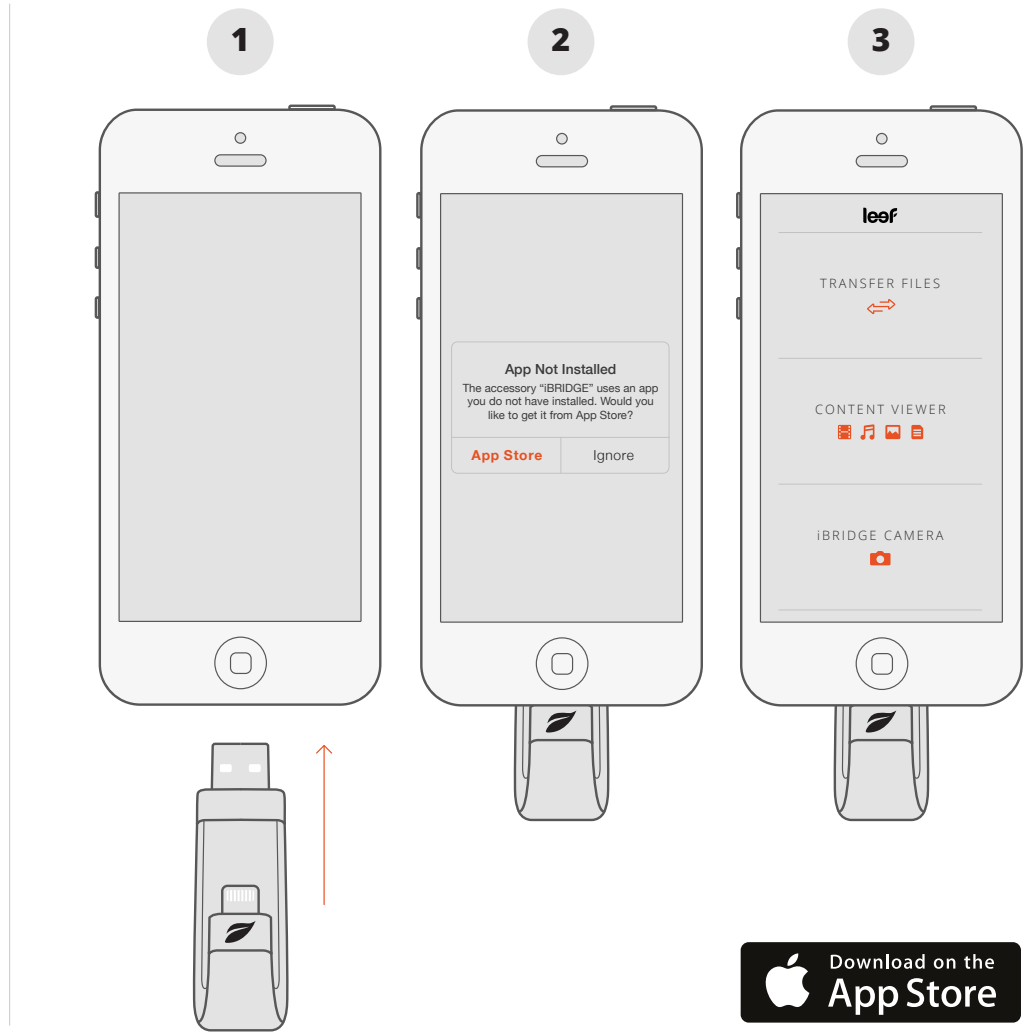

**PRODUCT FEATURES**

**COMPATIBILITY:**

**iPod Touch**  
5th generation

**iPhone**  
5/5s/5c, 6/6plus

**iPad**  
Air/Air2, Mini/Mini2/Mini3,  
iPad with Retina display,  
iPad (4th generation)

**Mac / PC**