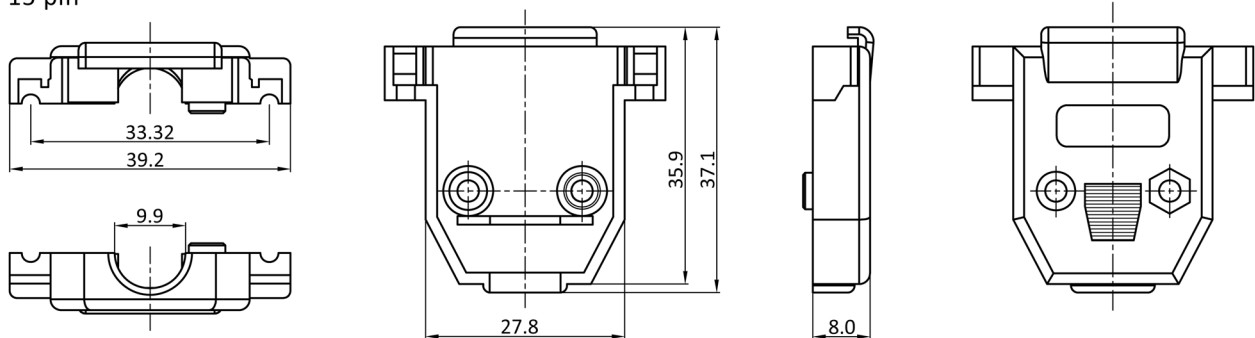

**D-Sub Housings  
Plastic Housings**

**Black**

**SPECIFICATION:**

**MATERIAL:**

Hood: Plastic

**HANDLING:**

Packing: Bag

**TOLERANCE:**

.X  $\pm 0.38$   
.XX  $\pm 0.25$

**RoHS  
COMPLIANT**

PH15SW

PH9SW

PH25SW

9 pin

15 pin

25 pin

Order-Information

Identifier:

PH

Hood with screw locking

No. of contacts:

#

9: 9 pin

15: 15 pin

25: 25 pin

Colour:

SW

SW: black