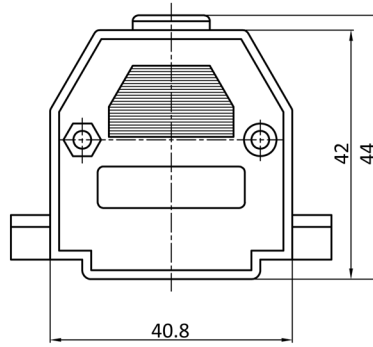

.X  $\pm 0.38$   
.XX  $\pm 0.25$

**RoHS  
COMPLIANT**

PH15SW

PH9SW

PH25SW

9 pin

15 pin

25 pin

Order-Information

Identifier:

PH

Hood with screw locking

No. of contacts:

#

9: 9 pin

15: 15 pin

25: 25 pin

Colour:

SW

SW: black