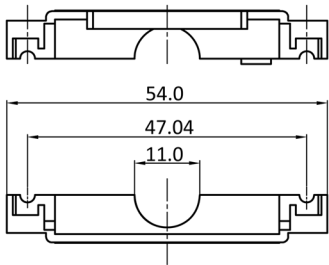

.X  $\pm 0.38$   
.XX  $\pm 0.25$

**RoHS  
COMPLIANT**

PH15SW

PH9SW

PH25SW

9 pin

15 pin

25 pin

Order-Information

Identifier:

PH

Hood with screw locking

No. of contacts:

#

9: 9 pin

15: 15 pin

25: 25 pin

Colour:

SW

SW: black