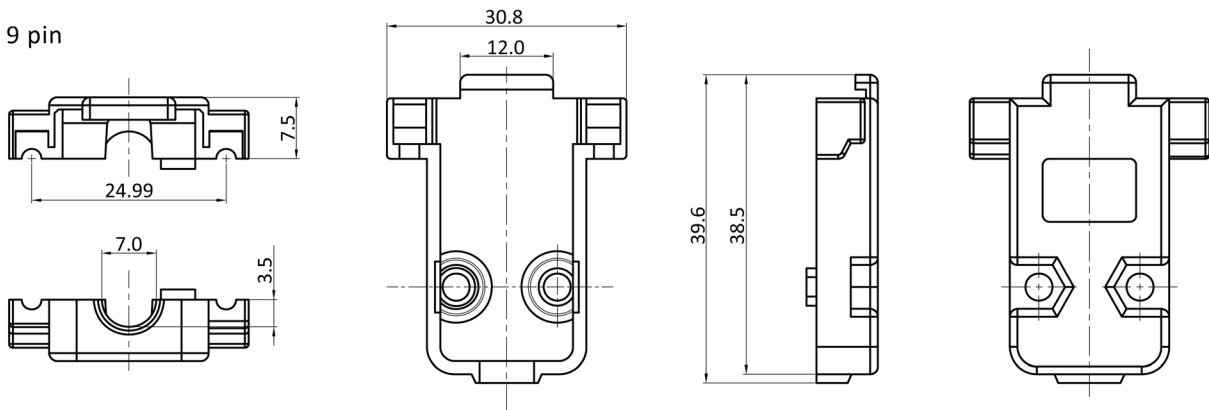

**D-Sub Housings  
Plastic Housings**

**Black**

**SPECIFICATION:**

**MATERIAL:**

Hood: Plastic

**HANDLING:**

Packing: Bag

**TOLERANCE:**

.X  $\pm 0.38$   
.XX  $\pm 0.25$

**RoHS  
COMPLIANT**

PH15SW

PH9SW

PH25SW

9 pin

15 pin

25 pin

Order-Information

Identifier:

PH

Hood with screw locking

No. of contacts:

#

9: 9 pin

15: 15 pin

25: 25 pin

Colour:

SW

SW: black