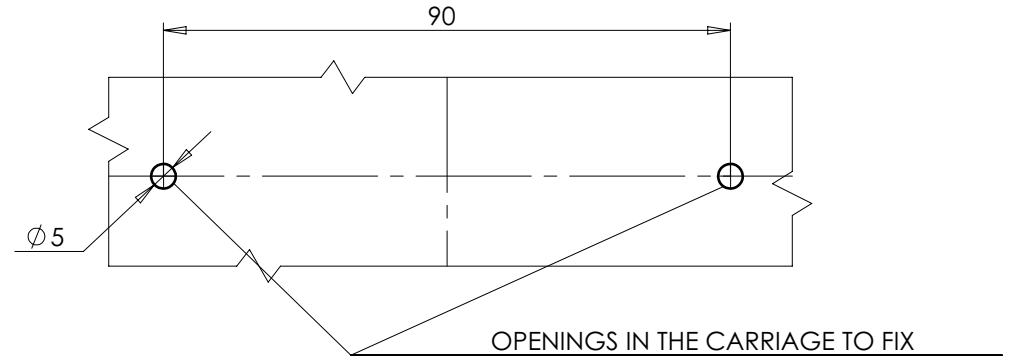

REAR ASSEMBLY LAMP TYPE

REAR DIRECTION INDICATOR LAMP CAT. 2a
COLOURLESS LENS
8 x LED

AXES OF THE REFERENCE

REAR POSITION AND STOP LAMP
CAT. R - S1
4 x LED

MOUNTING VERSION I

PLACE FOR THE APPROVAL NUMBER

MOUNTING VERSION II