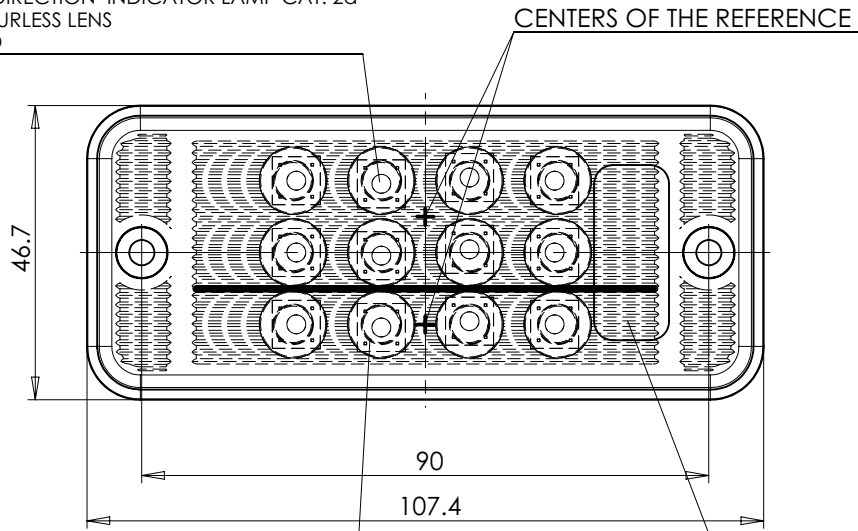

REAR ASSEMBLY LAMP TYPE

REAR DIRECTION INDICATOR LAMP CAT. 2a
COLOURLESS LENS
8 x LED

AXES OF THE REFERENCE

REAR POSITION AND STOP LAMP
CAT. R - S1
4 x LED

MOUNTING VERSION I

PLACE FOR THE APPROVAL NUMBER

MOUNTING VERSION II