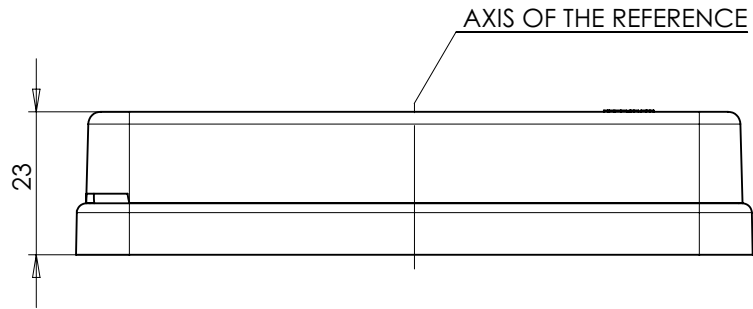

REAR ASSEMBLY LAMP TYPE

REAR DIRECTION INDICATOR LAMP CAT. 2a
COLOURLESS LENS
8 x LED

AXES OF THE REFERENCE

REAR POSITION AND STOP LAMP
CAT. R - S1
4 x LED

MOUNTING VERSION I

PLACE FOR THE APPROVAL NUMBER

MOUNTING VERSION II