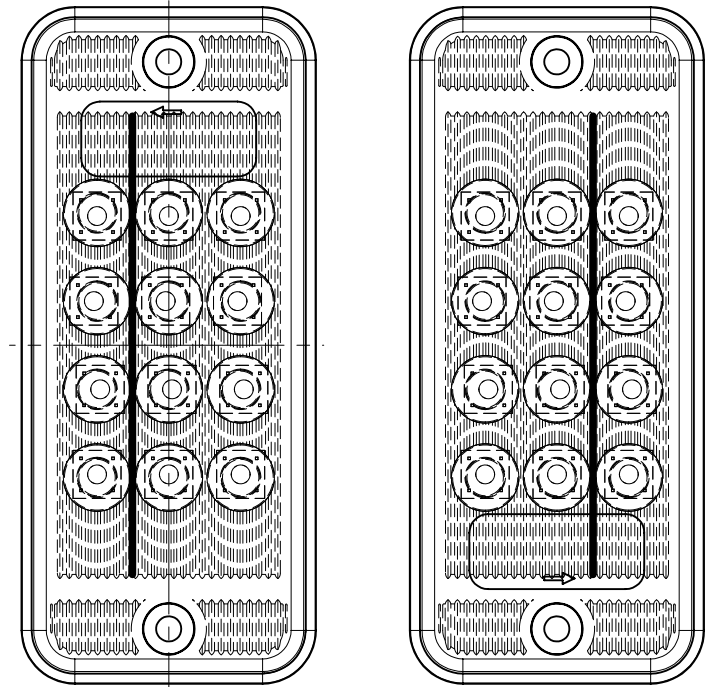

REAR ASSEMBLY LAMP TYPE

REAR DIRECTION INDICATOR LAMP CAT. 2a
COLOURLESS LENS
8 x LED

AXES OF THE REFERENCE

REAR POSITION AND STOP LAMP
CAT. R - S1
4 x LED

MOUNTING VERSION I

PLACE FOR THE APPROVAL NUMBER

MOUNTING VERSION II