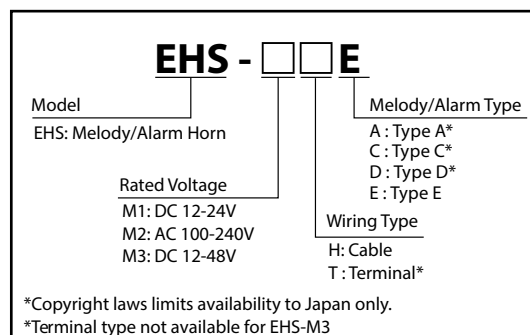

How to Order

Specifications

EHS

Model	Rated Voltage	Voltage Range	Power Consumption	Sound Pressure	Operating Temperature Range	No. of Playback Messages	Protection Rating	Wiring Type	Mass		
EHS- M1H	DC 12 - 24V	DC 10.8V to 35V	5.0W (DC24V NPN, Non-voltage Contact)	Alarm: Max. 110dB (at 1m)	-20°C to +50°C (85% RH or less)	Bit Input: 8 Binary Input: 32	IP65	Cable	1.25kg		
EHS- M1T			5.9W (DC24V PNP, Voltage Contact)					Terminal			
EHS- M3H	DC 12 - 48V	DC 10V to 60V	5.1W (DC48V NPN, Non-voltage Contact)					Cable	1.15kg		
EHS- M2H			AC 100 - 240V					AC 90V to 264V	6.9W (AC240V NPN, Non-voltage Contact)	Cable	1.25kg
EHS- M2T	Terminal										

Notes:

- The sound pressure level is based on measurements under controlled conditions (voice-synthesized 1 kHz sine wave played back from a distance of 1 meter), therefore the surrounding environmental conditions and message content will result in different values for the sound pressure level.
- Even when starting two or more units simultaneously, a lag will occur during message playback.
- MPEG Layer-3 audio coding technology licensed from Fraunhofer IIS and Thompson Licensing