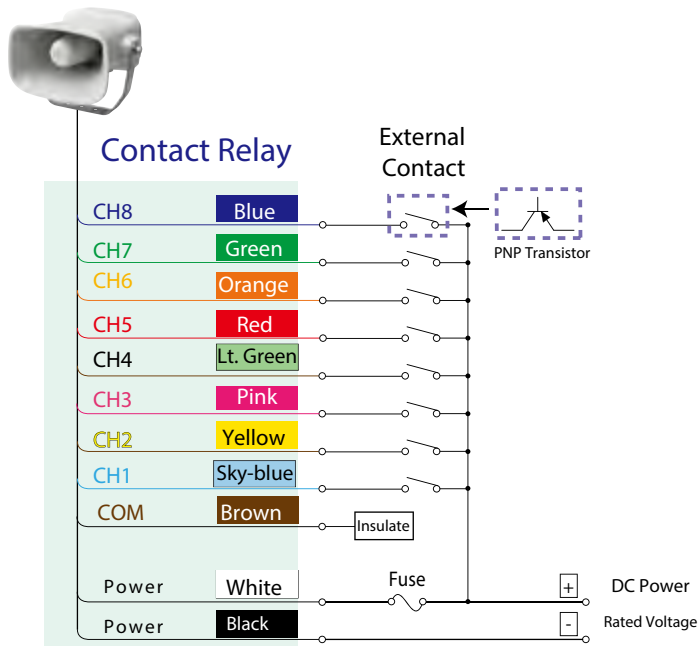

Wiring

Non-voltage (NPN) Wiring

PNP Wiring

Terminal (NPN)

Terminal (PNP)

Transistor Capacity (NPN & PNP)	
Current Capacity	$I_c \geq 15\text{mA}$
Current Leakage	$I_l \leq 0.1\text{mA}$
Withstand Voltage	$V_c \geq 35\text{V}$
ON Voltage (V_{sat})	Less than 1V

Recommended Fuse	
Rated Voltage	250V
Rated Current	1A
Fuse Type	Standard

Maximum Inrush Current	
EH-M1	12.5A
EH-M2	23.0A
EH-M3	45.0A

Dimensions (Unit: mm)

Front View

Side View

Underside View