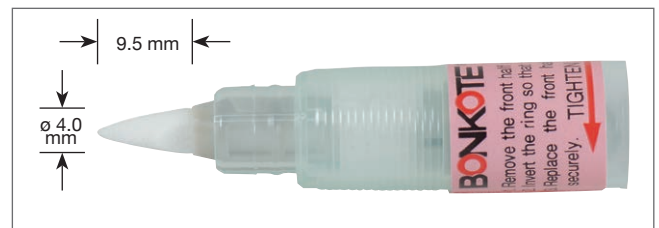

BR-102B/5

Cap & Brush; Felt-type, thin. Bag of 5 pcs