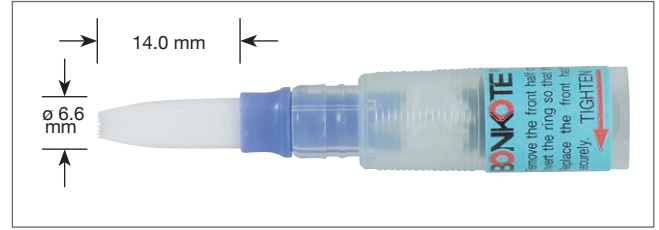

BR-102D/5

Cap & Brush; Brush-type, flat. Bag of 5 pcs