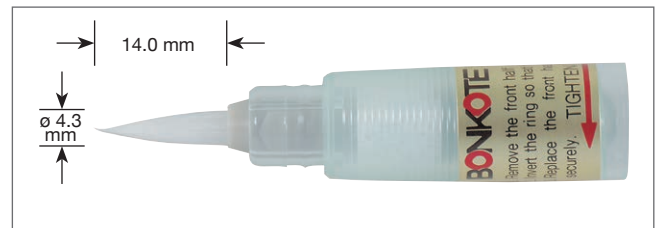

BR-102/5

Cap & Brush; Brush-type, thin. Bag of 5 pcs