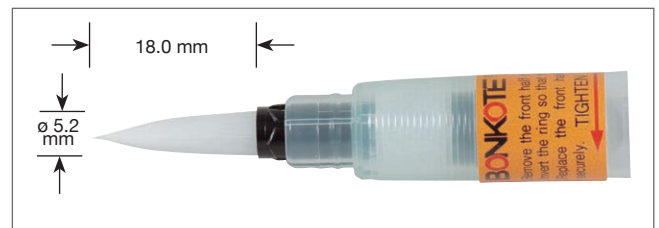

BR-102T/5

Cap & Brush; Brush-type, thick. Bag of 5 pcs