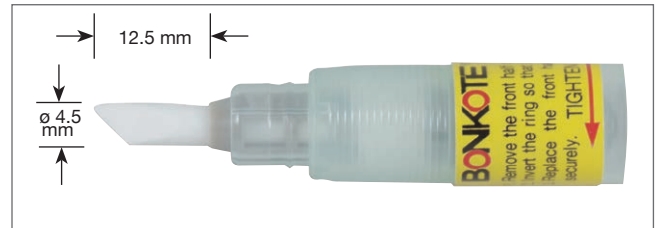

BR-102K/5

Cap & Brush; Felt-type, knife. Bag of 5 pcs