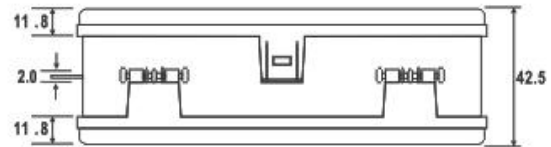

Plastic Empty Box 4 + 6 Item No. 1370372

Version 11/15

Dimension unit: mm (+/-0.5)

Color Transparent

Material Polypropylene

Distributed by Conrad Electronic SE

This data sheet is a publication by Conrad Electronic SE, Klaus-Conrad-Str. 1, D-92240 Hirschau (www.conrad.com). All rights including translation reserved. Reproduction by any method, e.g. photocopy, microfilming, or the capture in electronic data processing systems require the prior written approval by the editor. Reprinting, also in part, is prohibited. This data represent the technical status at the time of printing. Changes in technology and equipment reserved.