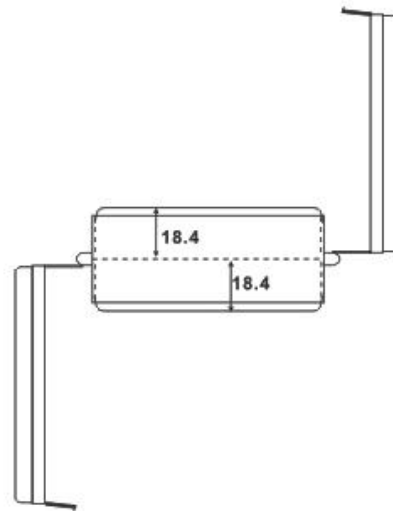

Plastic Empty Box 4 + 6 Item No. 1370372

Version 11/15

Dimension unit: mm (+/-0.5)

Color Transparent

Material Polypropylene

Distributed by Conrad Electronic SE

This data sheet is a publication by Conrad Electronic SE, Klaus-Conrad-Str. 1, D-92240 Hirschau (www.conrad.com). All rights including translation reserved. Reproduction by any method, e.g. photocopy, microfilming, or the capture in electronic data processing systems require the prior written approval by the editor. Reprinting, also in part, is prohibited. This data represent the technical status at the time of printing. Changes in technology and equipment reserved.