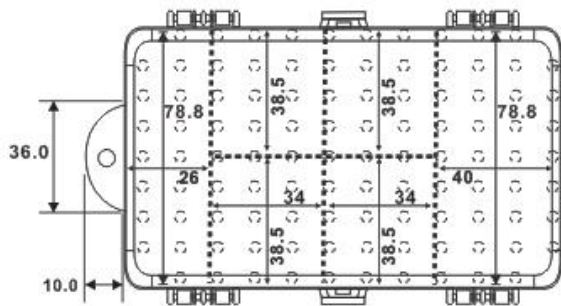

Plastic Empty Box 4 + 6 Item No. 1370372

Version 11/15

Dimension unit: mm (+/-0.5)

Color Transparent

Material Polypropylene

Distributed by Conrad Electronic SE

This data sheet is a publication by Conrad Electronic SE, Klaus-Conrad-Str. 1, D-92240 Hirschau (www.conrad.com). All rights including translation reserved. Reproduction by any method, e.g. photocopy, microfilming, or the capture in electronic data processing systems require the prior written approval by the editor. Reprinting, also in part, is prohibited. This data represent the technical status at the time of printing. Changes in technology and equipment reserved.