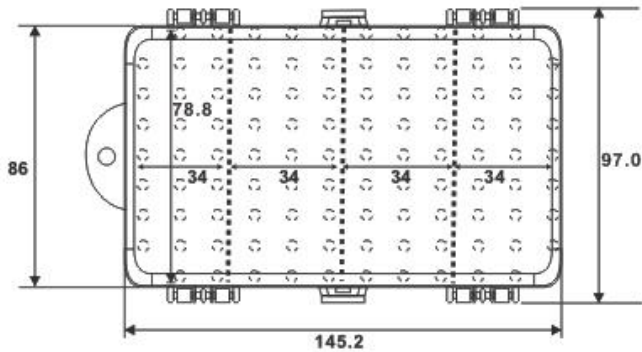

Plastic Empty Box 4 + 6 Item No. 1370372

Version 11/15

Dimension unit: mm (+/-0.5)

Color Transparent

Material Polypropylene

Distributed by Conrad Electronic SE

This data sheet is a publication by Conrad Electronic SE, Klaus-Conrad-Str. 1, D-92240 Hirschau (www.conrad.com). All rights including translation reserved. Reproduction by any method, e.g. photocopy, microfilming, or the capture in electronic data processing systems require the prior written approval by the editor. Reprinting, also in part, is prohibited. This data represent the technical status at the time of printing. Changes in technology and equipment reserved.