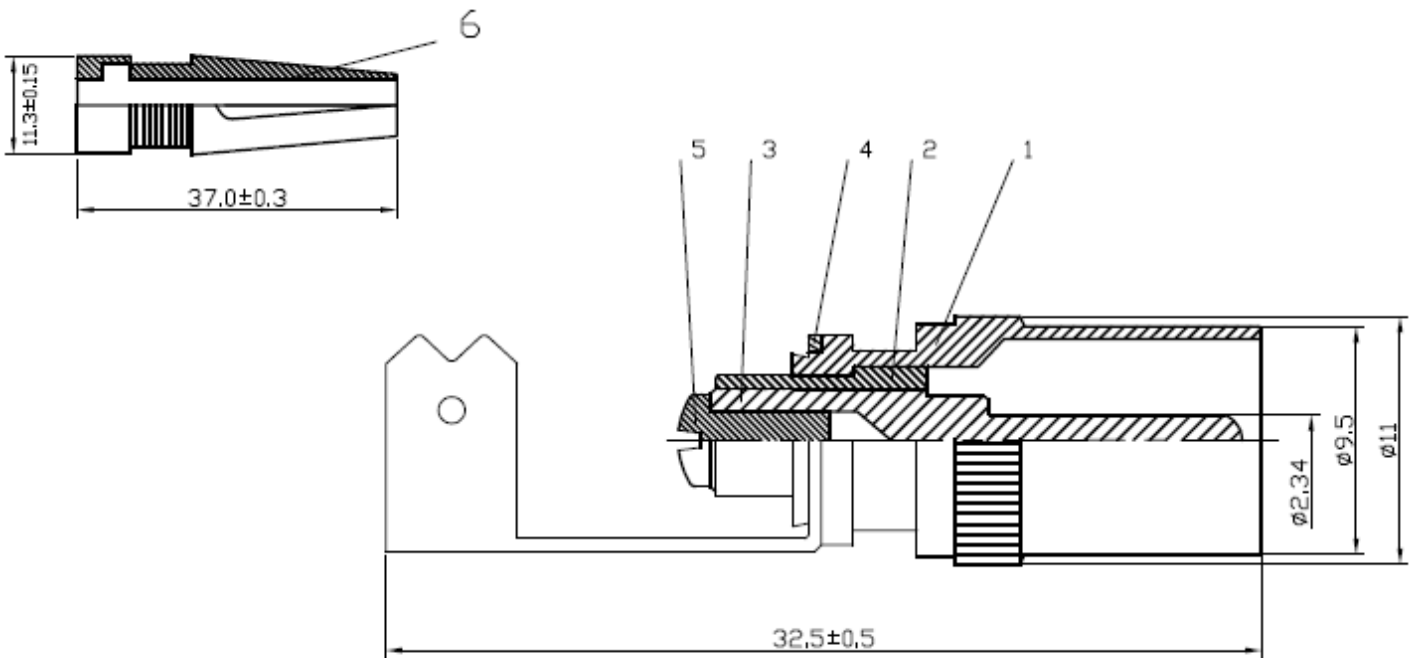

PAL MALE SOLDERLESS

Version 02/17

Item no. 1372216

6	BOOT	1	PVC	BLACK
5	SCREW	1	STEEL	NICKEL
4	GROUND RING	1	BRASS	NICKEL
3	PIN	1	BRASS	NICKEL
2	INSULATOR	1	DELFIN	WHITE
1	BODY	1	BRASS	NICKEL
NO	Description	Q'ty	Material	Finish

**Suggest the wire OD 5.0mm