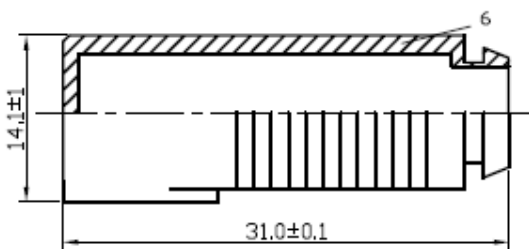

DATASHEET

RIGHT ANGLE PAL MALE SOLDERLESS

Version 02/17

Item no. 1372217

6	BOOT	1	PVC	BLACK
5	SCREW	1	STEEL	NICKEL
4	GROUND RING	1	BRASS	NICKEL
3	PIN	1	BRASS	NICKEL
2	INSULATOR	1	DELRIN	WHITE
1	BODY	1	BRASS	NICKEL
NO	Description	Q'ty	Material	Finish

**Suggest the wire OD 5.0mm