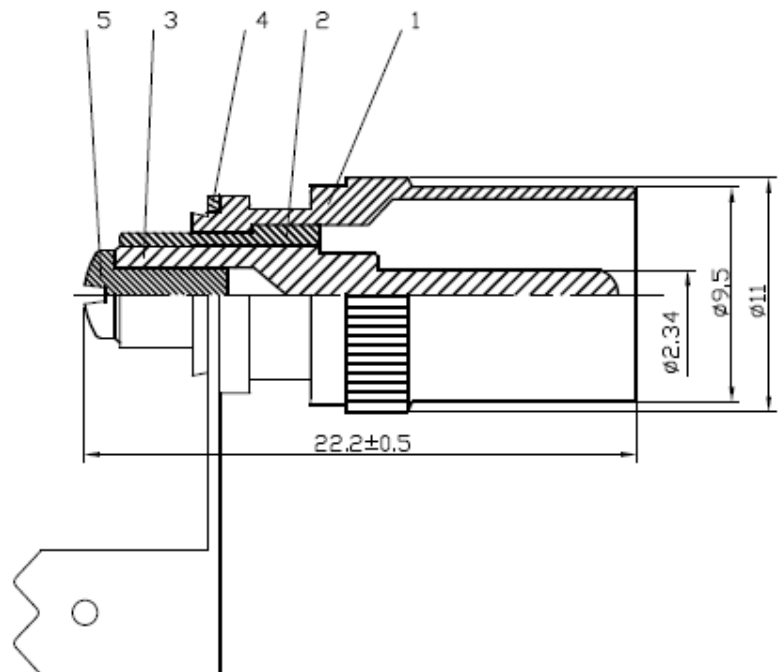

DATASHEET

RIGHT ANGLE PAL MALE SOLDERLESS

Version 02/17

Item no. 1372217

6	BOOT	1	PVC	BLACK
5	SCREW	1	STEEL	NICKEL
4	GROUND RING	1	BRASS	NICKEL
3	PIN	1	BRASS	NICKEL
2	INSULATOR	1	DELRIN	WHITE
1	BODY	1	BRASS	NICKEL
NO	Description	Q'ty	Material	Finish

**Suggest the wire OD 5.0mm