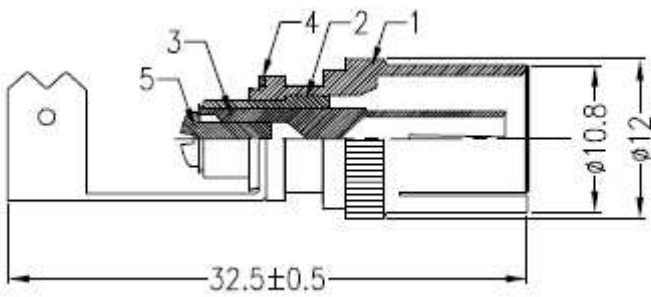

## PAL FEMALE SOLDERLESS

Version 02/17

Item no. 1372219

6	BOOT	1	PVC	BLACK
5	SCREW	1	STEEL	NICKEL
4	GROUND RING	1	BRASS	NICKEL
3	PIN	1	BRASS	NICKEL
2	INSULATOR	1	DELRIN	WHITE
1	BODY	1	BRASS	NICKEL
NO	Description	Q'ty	Material	Finish

\*\*Suggest the wire OD 5.0mm