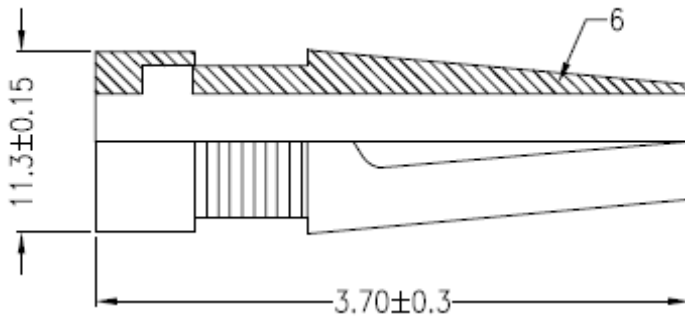

## PAL FEMALE SOLDERLESS

Version 02/17

Item no. 1372219

6	BOOT	1	PVC	BLACK
5	SCREW	1	STEEL	NICKEL
4	GROUND RING	1	BRASS	NICKEL
3	PIN	1	BRASS	NICKEL
2	INSULATOR	1	DELRIN	WHITE
1	BODY	1	BRASS	NICKEL
NO	Description	Q'ty	Material	Finish

\*\*Suggest the wire OD 5.0mm