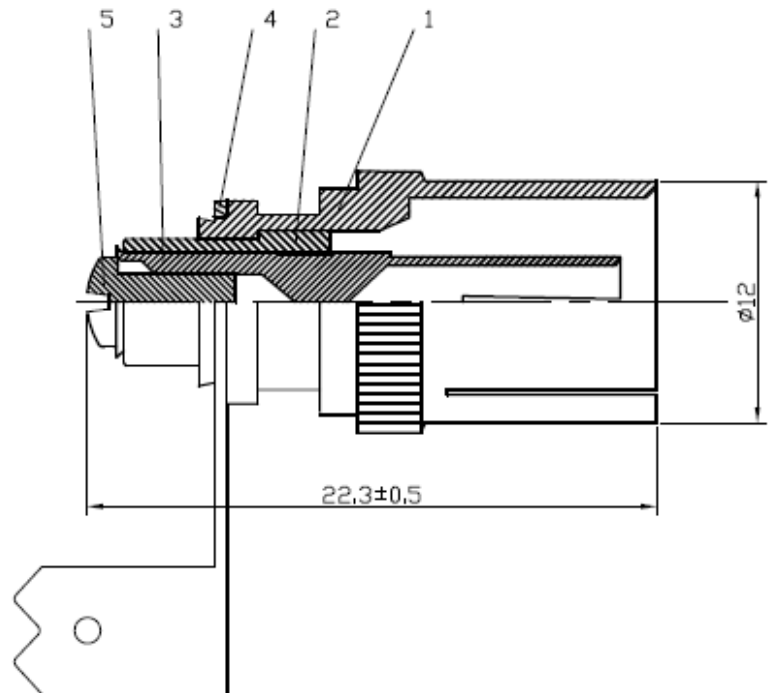

RIGHT ANGLE PAL FEMALE SOLDERLESS

Version 02/17

Item no. 1372220

NO	Description	Q'ty	Material	Finish
6	BOOT	1	PVC	BLACK
5	SCREW	1	STEEL	NICKEL
4	GROUND RING	1	BRASS	NICKEL
3	PIN	1	BRASS	NICKEL
2	INSULATOR	1	DELIN	WHITE
1	BODY	1	BRASS	NICKEL

**Suggest the wire OD 5.0mm