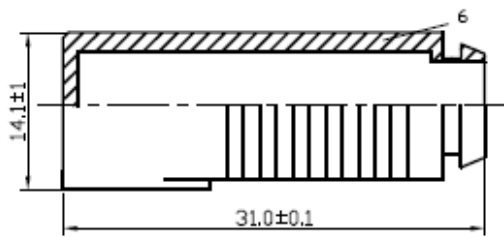

RIGHT ANGLE PAL FEMALE SOLDERLESS

Version 02/17

Item no. 1372220

NO	Description	Q'ty	Material	Finish
6	BOOT	1	PVC	BLACK
5	SCREW	1	STEEL	NICKEL
4	GROUND RING	1	BRASS	NICKEL
3	PIN	1	BRASS	NICKEL
2	INSULATOR	1	DELIN	WHITE
1	BODY	1	BRASS	NICKEL

**Suggest the wire OD 5.0mm