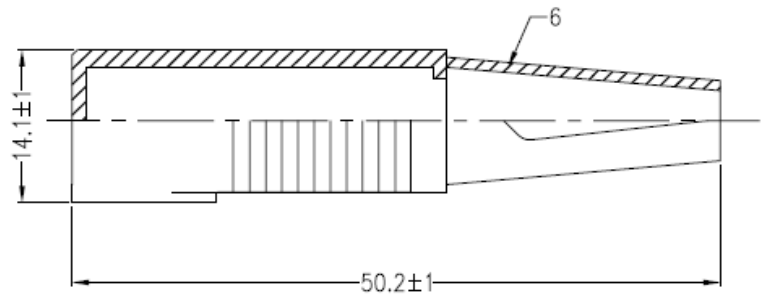

## RIGHT ANGLE PAL FEMALE SOLDERLESS

Version 02/17

Item no. 1372221

6	BOOT	1	PVC	BLACK
5	SCREW	1	STEEL	NICKEL
4	GROUND RING	1	BRASS	NICKEL
3	PIN	1	BRASS	NICKEL
2	INSULATOR	1	DELFIN	WHITE
1	BODY	1	BRASS	NICKEL
NO	Description	Q' ty	Material	Finish

\*\*Suggest the wire OD 5.0mm