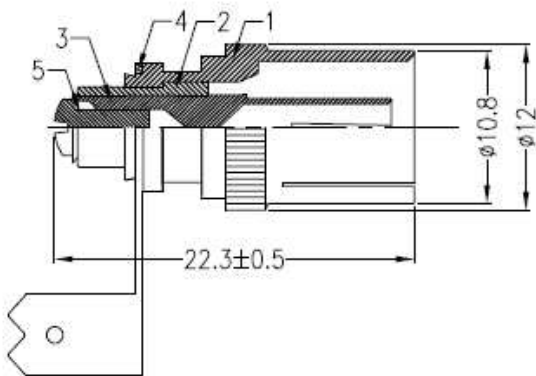

## RIGHT ANGLE PAL FEMALE SOLDERLESS

Version 02/17

Item no. 1372221

6	BOOT	1	PVC	BLACK
5	SCREW	1	STEEL	NICKEL
4	GROUND RING	1	BRASS	NICKEL
3	PIN	1	BRASS	NICKEL
2	INSULATOR	1	DELFIN	WHITE
1	BODY	1	BRASS	NICKEL
NO	Description	Q' ty	Material	Finish

\*\*Suggest the wire OD 5.0mm