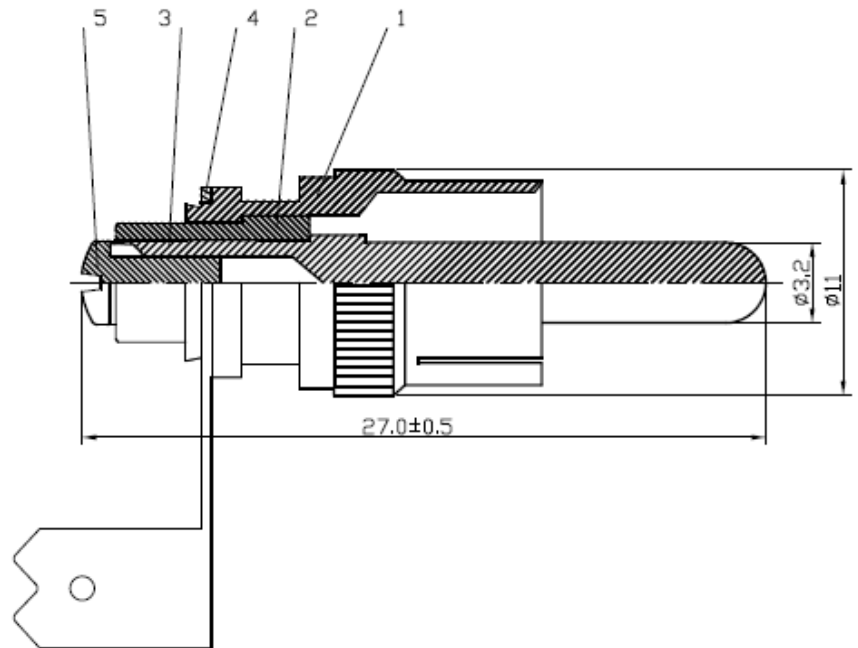

DATASHEET

RIGHT ANGLE RCA PLUG SOLDERLESS

Version 02/17

Item no. 1372224

NO	Description	Q' ty	Material	Finish
6	BOOT	1	PVC	BLACK
5	SCREW	1	STEEL	NICKEL
4	GROUND RING	1	BRASS	NICKEL
3	PIN	1	BRASS	NICKEL
2	INSULATOR	1	DELFIN	WHITE
1	BODY	1	BRASS	NICKEL

**Suggest the wire OD 5.0mm