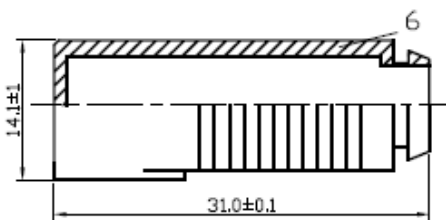

DATASHEET

RIGHT ANGLE RCA PLUG SOLDERLESS

Version 02/17

Item no. 1372224

NO	Description	Q' ty	Material	Finish
6	BOOT	1	PVC	BLACK
5	SCREW	1	STEEL	NICKEL
4	GROUND RING	1	BRASS	NICKEL
3	PIN	1	BRASS	NICKEL
2	INSULATOR	1	DELFIN	WHITE
1	BODY	1	BRASS	NICKEL

**Suggest the wire OD 5.0mm