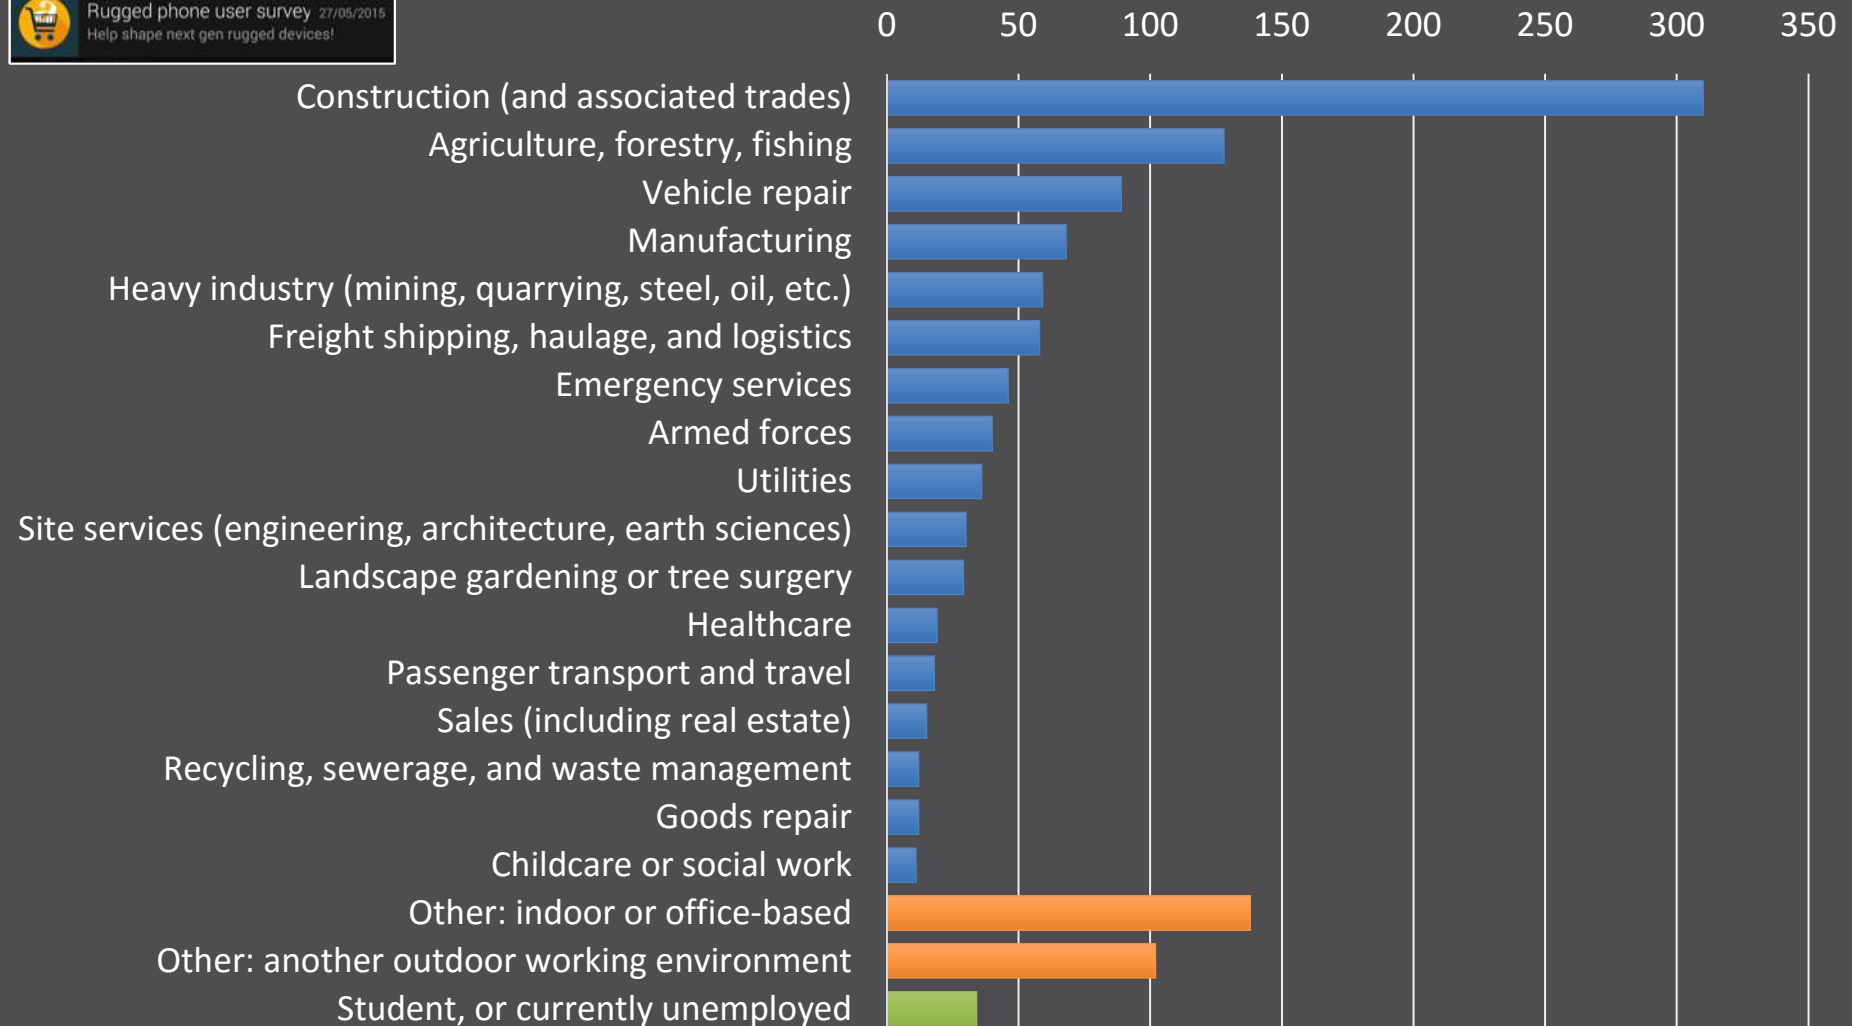

Consumer insights - der CAT® Kunde

Rugged phone user survey 27/05/2015
Help shape next gen rugged devices!

Source: Bullitt Group 'Rugged Smartphone User' app store survey, June 2015 (1,254 respondents)

Cat® Phones Confidential. Not for distribution. Subject to change.