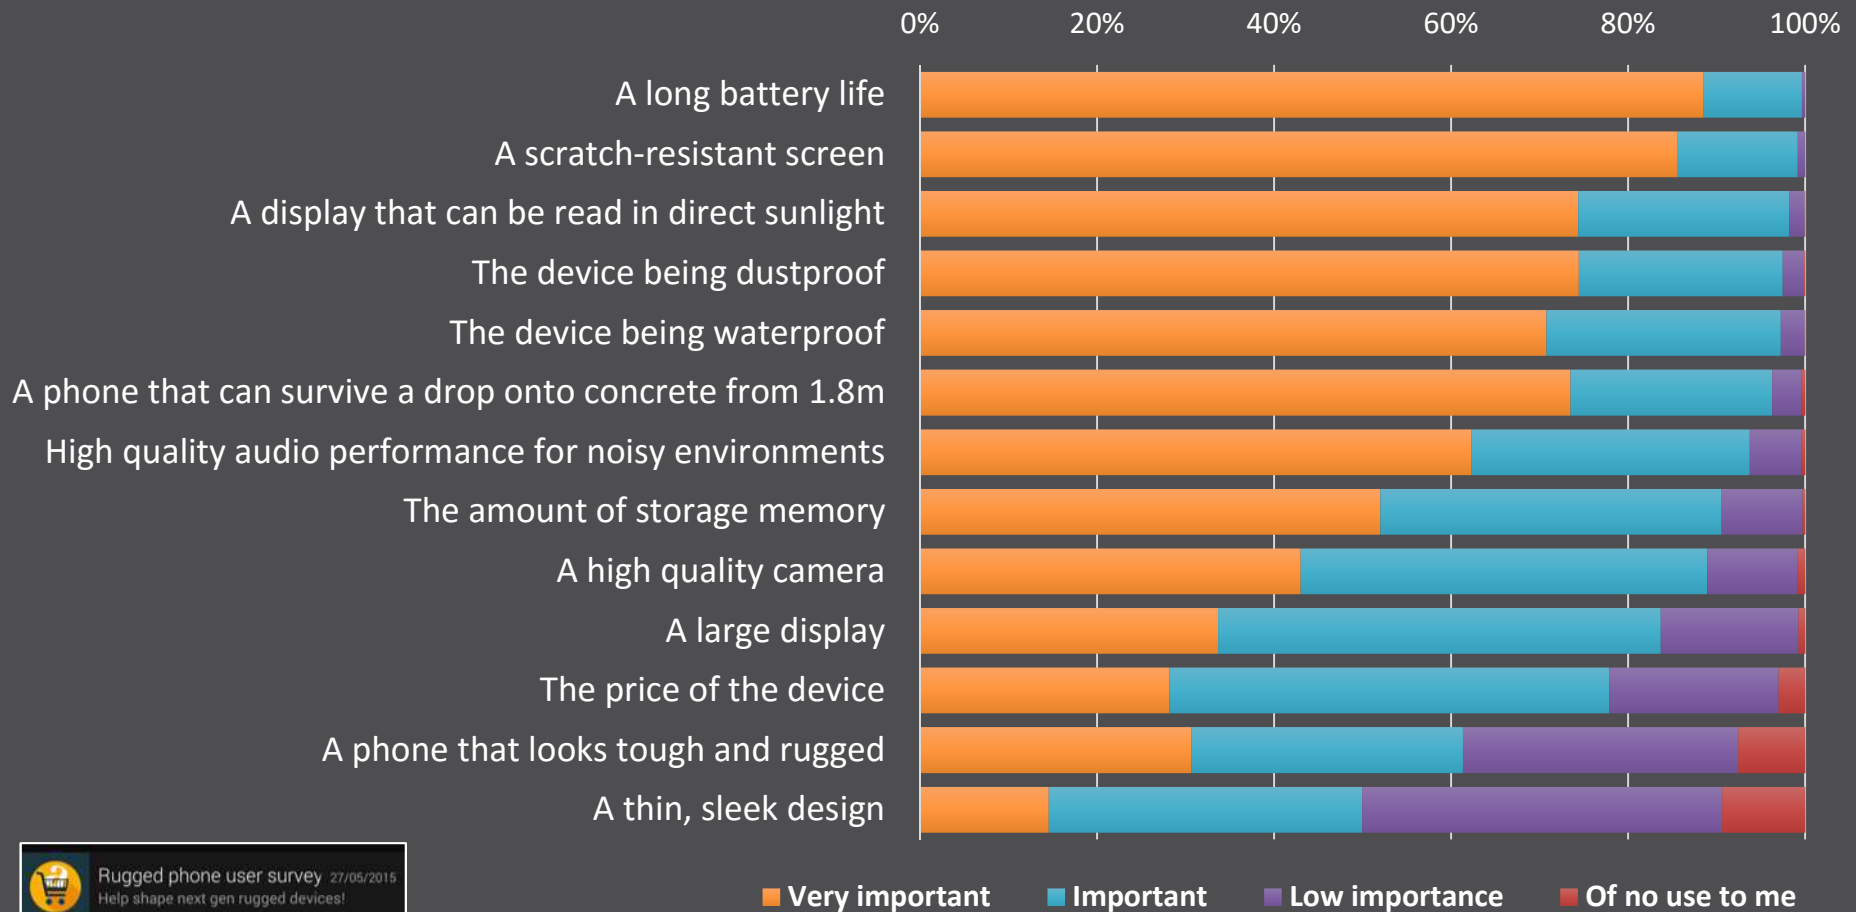

Social Public
73mio

Source: Labour force in key verticals (United Nations ILO)

Product insights – Was Kunden wollen

How important are each of the following features to you?

Source: Bullitt Group 'Rugged Smartphone User' app store survey, June 2015 (1,254 respondents)