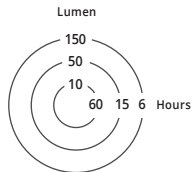

30 kJ Energy Storage

Up to 150 Lumen Light Output

Rain Water Proof

1 Use as Phone Charger

2 Use as Torch Light

3 Use as Table Lamp

Glass or Plastic bottle