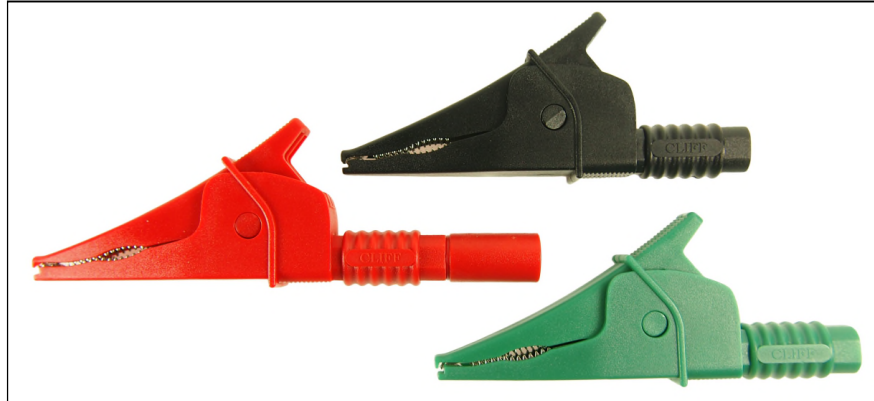

# CLIFF

## 1KV CROCODILE CLIP

EN61010 1KV CAT III compliant Croc Clip. Current rating 20A.

1KV Crocodile Clip

4mm Socket at rear accepts Shrouded Plugs

1KV Extended Crocodile Clip

Extended Rear Shroud version for use with Unshrouded Plugs

**Part No.**  
**1KV Croc Clip**

- FCR79900B** BLACK
- FCR79900G** GREEN
- FCR79900L** BLUE
- FCR79900N** BROWN
- FCR79900R** RED

Available in 5 colours

**Part No.**  
**1KV Extended Croc Clip**

- FCR79910B** BLACK
- FCR79910G** GREEN
- FCR79910L** BLUE
- FCR79910N** BROWN
- FCR79910R** RED

TRP/2 Croc Clip attachment to convert into a Fused Croc Clip for direct cable connection or 4mm Socket connection (as shown below).

Available in 5 colours