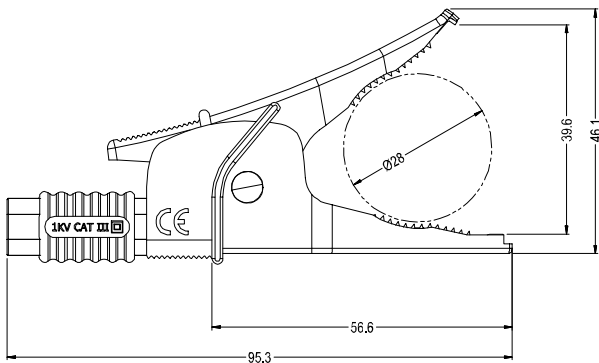

## 1KV CROCODILE CLIP

EN61010 1KV CAT III compliant Croc Clip. Current rating 20A.

1KV Crocodile Clip

4mm Socket at rear accepts Shrouded Plugs

1KV Extended Crocodile Clip

Extended Rear Shroud version for use with Unshrouded Plugs

TRP/2 Croc Clip attachment to convert into a Fused Croc Clip for direct cable connection or 4mm Socket connection (as shown below).

Available in 5 colours