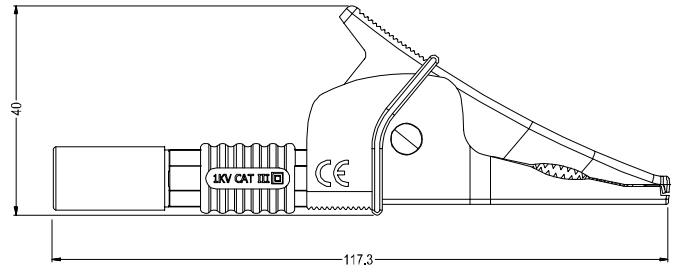

## 1KV CROCODILE CLIP

EN61010 1KV CAT III compliant Croc Clip. Current rating 20A.

1KV Crocodile Clip

4mm Socket at rear accepts Shrouded Plugs

1KV Extended Crocodile Clip

Extended Rear Shroud version for use with Unshrouded Plugs

**Part No.**  
**1KV Croc Clip**

- FCR79900B** BLACK
- FCR79900G** GREEN
- FCR79900L** BLUE
- FCR79900N** BROWN
- FCR79900R** RED

Available in 5 colours

**Part No.**  
**1KV Extended Croc Clip**

- FCR79910B** BLACK
- FCR79910G** GREEN
- FCR79910L** BLUE
- FCR79910N** BROWN
- FCR79910R** RED

TRP/2 Croc Clip attachment to convert into a Fused Croc Clip for direct cable connection or 4mm Socket connection (as shown below).

Available in 5 colours