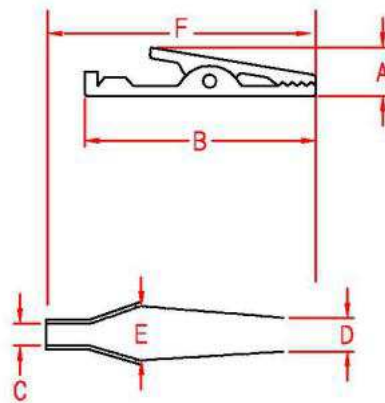

Alligator clip 2A

Version 12/14

| b/n | color | model no. | f/n |
|---------|--------|-------------|----------|
| 1386711 | red | 1-2S red | 93038c31 |
| 1386731 | black | 1-2S black | 93038c32 |
| 1386712 | blue | 1-2S blue | 93038c33 |
| 1386732 | yellow | 1-2S yellow | 93038c34 |
| 1386733 | green | 1-2S green | 93038c35 |
| 1386734 | white | 1-2S white | 93038c36 |

| A | B | C | D | E | F |
|----------|--------|----------|--------|---------|------|
| 8.8±0.35 | 27.2±1 | 2.8±0.25 | 5±0.25 | 10±0.35 | 35±3 |

Connection..... soldering

Nominal current..... 2 A

Material..... steel

Material of Insulation..... PVC

Length..... 35 mm

Surface..... Nickel plated