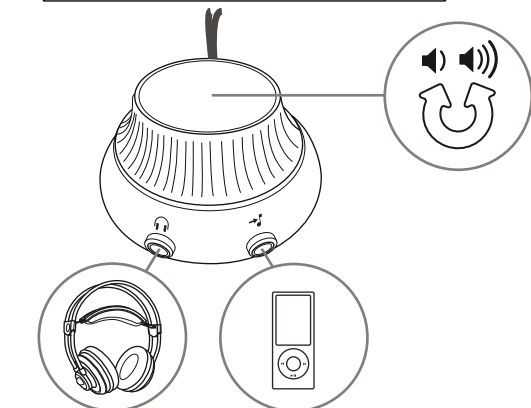

www.trust.com/20562/faq

Trust

LIMITED EDITION SPEAKER SET
XXT 628

1

2