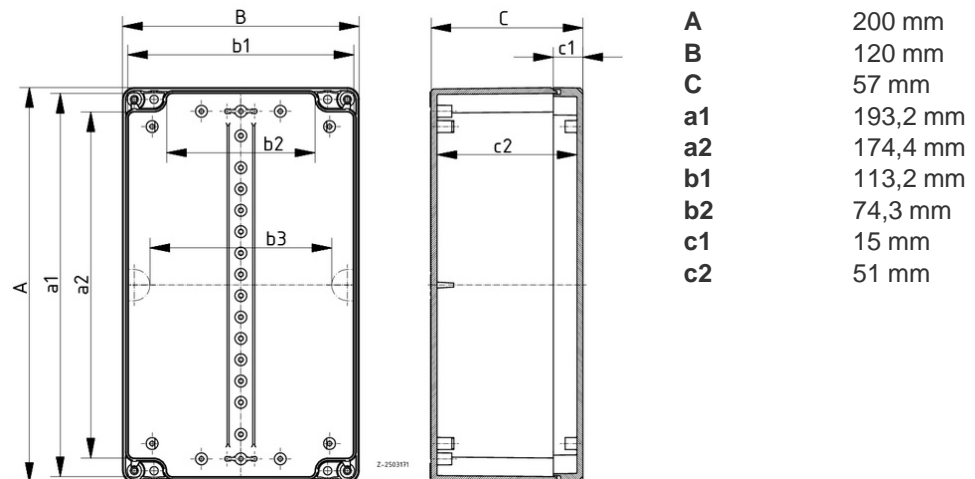

EM 214 LP

Euromas II
 Enclosure, polycarbonate

Order no.: 62214300

Colour of enclosure group

Light grey, similar to RAL 7035; special colours on request

Protection class

IP 65/DIN EN 60529; higher ingress protection on request

Enclosure material

ABS, PC (UV stabilised); seal made of CR; UL 94 V0 types on request; for details see Technical Information

Scope of delivery: Lid and base, self-tapping coarse-pitch thread lid screws made of V2A

Technical drawings

Catalogue drawing in DXF format:

[62214300_EM-214-LP.dxf](#) (0.9 MB)

3D product data in STEP format:

[Registration necessary](#)

Basic drawing for processing work:

[62214300_EM-214-LP-G.dxf](#) (578 KB)