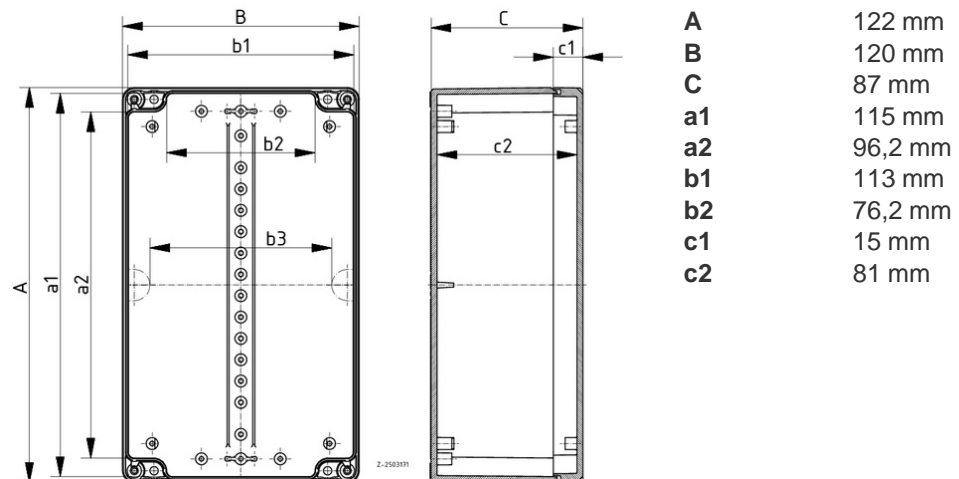

EM 227

Euromas II
 Enclosure, polycarbonate

Order no.: 62227000

Colour of enclosure group

Light grey, similar to RAL 7035; special colours on request

Protection class

IP 65/DIN EN 60529; higher ingress protection on request

Enclosure material

ABS, PC (UV stabilised); seal made of CR; UL 94 V0 types on request; for details see Technical Information

Scope of delivery: Lid and base, self-tapping coarse-pitch thread lid screws made of V2A

Technical drawings

Catalogue drawing in DXF format:

[62227000_EM-227.dxf](#) (0.9 MB)

3D product data in STEP format:

[Registration necessary](#)

Basic drawing for processing work:

[62227000_EM-227-G.dxf](#) (447 KB)