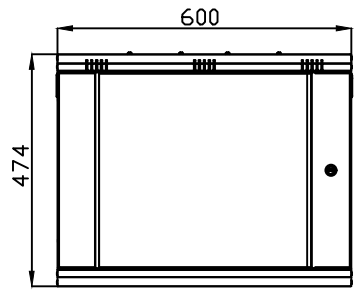

DN-19 09-U-EC (4016032221708)
DN-19 09-U-EC-SW (4016032257813)

Front View

Front View
Without the Door

Side View

Rear View

Bottom View

Top View

Opening Angle
Of Door

Isometric View