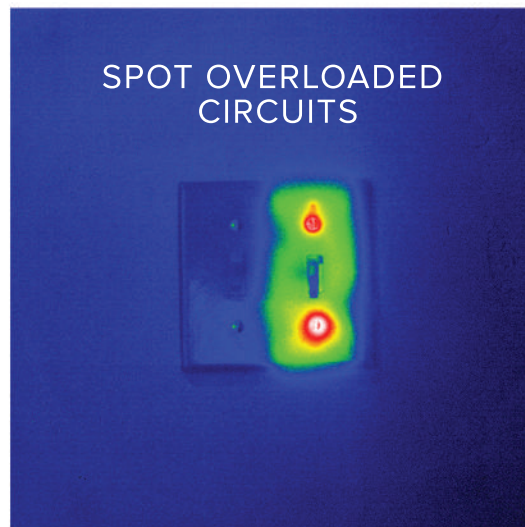

SeekTM
thermal

Compact

Turn your smartphone into a **thermal imager**.

Works with **AndroidTM** or **iPhone[®]**

Free app at

TECHNICAL SPECS

206 x 156 Thermal Sensor
36° Field of View
1,000 ft. Distance
-40F to 626F Detection Range
Seek. Find. **Fix.**