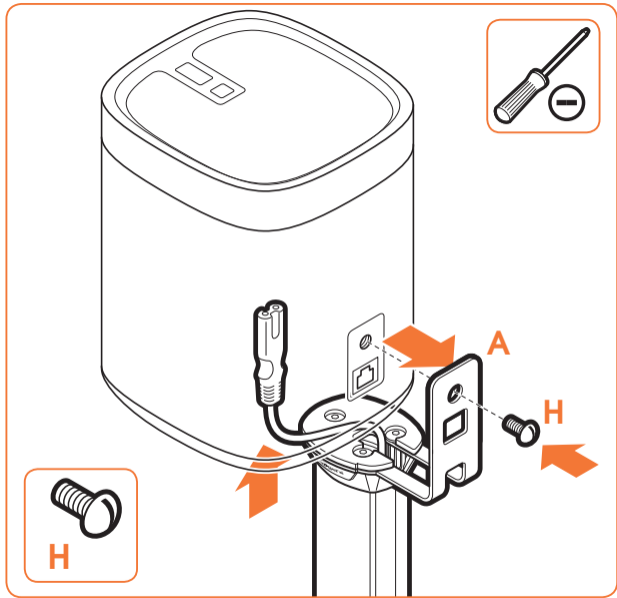

## SOUND 4301

Fits SONOS PLAY:1 (Max. weight load = 3 kg)

Scan the QR-code to find the  
installation movie on YouTube:

More information on: [www.vogels.com](http://www.vogels.com)

2

3

expanding experiences