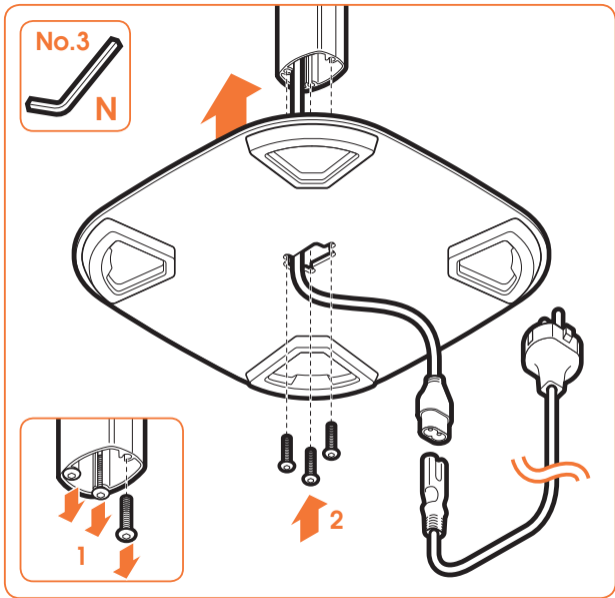

## SOUND 4301

Fits SONOS PLAY:1 (Max. weight load = 3 kg)

Scan the QR-code to find the  
installation movie on YouTube:

More information on: [www.vogels.com](http://www.vogels.com)

2

3

expanding experiences