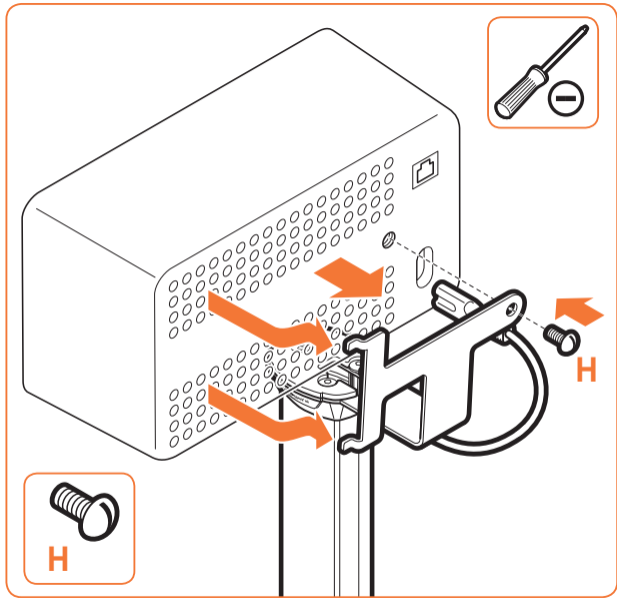

## SOUND 4303

Fits SONOS PLAY:3 (Max. weight load = 3 kg)

Scan the QR-code to find the  
installation movie on YouTube:

More information on: [www.vogels.com](http://www.vogels.com)

2

3

expanding experiences