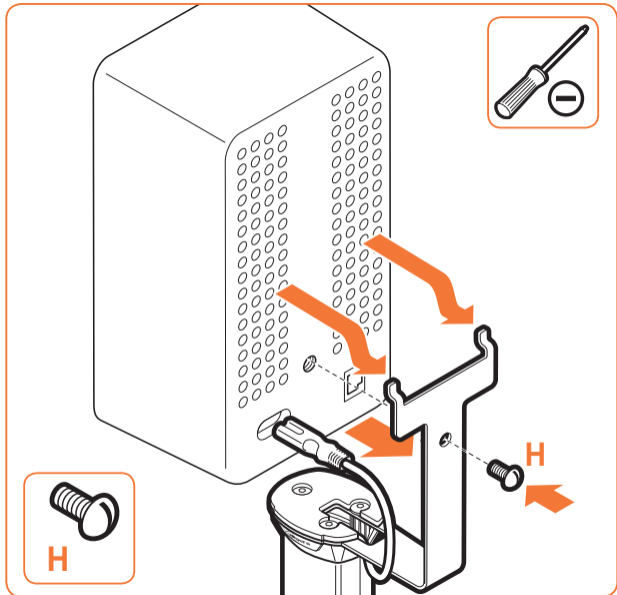

## SOUND 4303

Fits SONOS PLAY:3 (Max. weight load = 3 kg)

Scan the QR-code to find the  
installation movie on YouTube:

More information on: [www.vogels.com](http://www.vogels.com)

2

3

expanding experiences