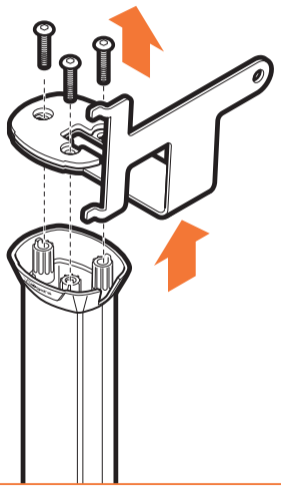

## SOUND 4303

Fits SONOS PLAY:3 (Max. weight load = 3 kg)

Scan the QR-code to find the  
installation movie on YouTube:

More information on: [www.vogels.com](http://www.vogels.com)

2

3

expanding experiences