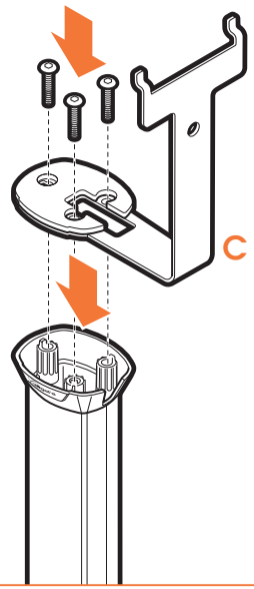

## SOUND 4303

Fits SONOS PLAY:3 (Max. weight load = 3 kg)

Scan the QR-code to find the  
installation movie on YouTube:

More information on: [www.vogels.com](http://www.vogels.com)

2

3

expanding experiences