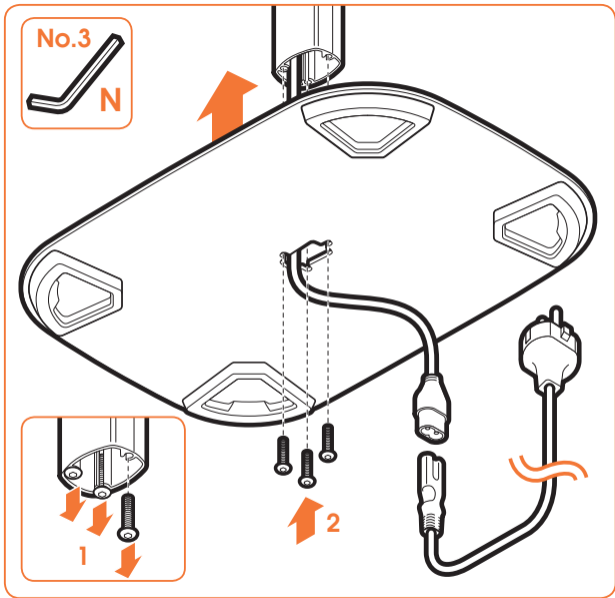

## SOUND 4303

Fits SONOS PLAY:3 (Max. weight load = 3 kg)

Scan the QR-code to find the  
installation movie on YouTube:

More information on: [www.vogels.com](http://www.vogels.com)

2

3

expanding experiences