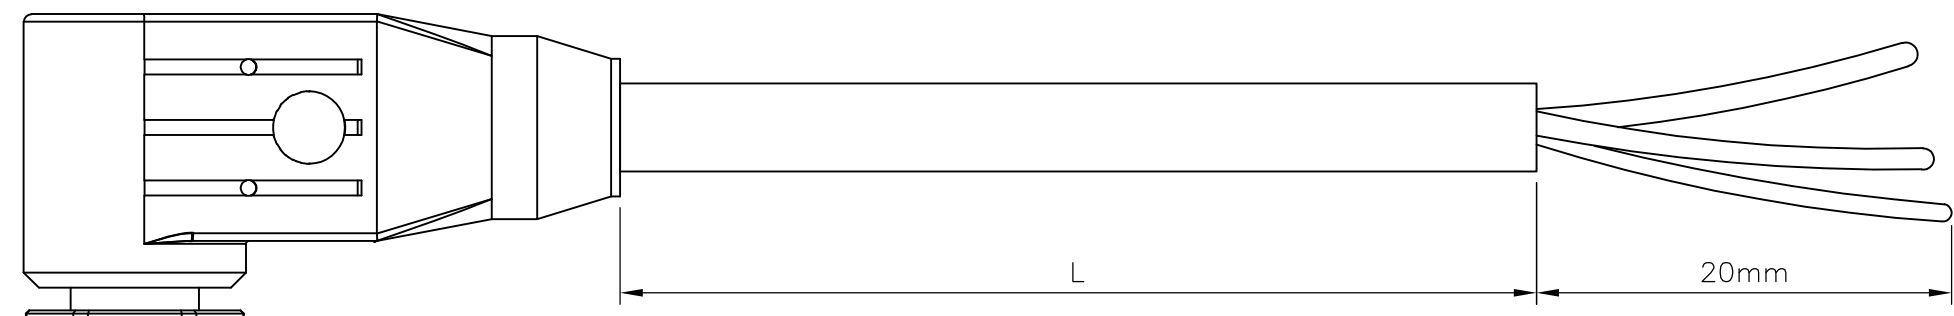

NOTES:
 Tolerances cable lengths:
 0m to 0.5m +30mm
 0.5m to 1.0m +50mm
 1.0m to 3.0m +100mm
 < 3.0m +1.5%

VIEW 'A'

PVC CABLE	
No./diameter of wires	3 x 0.34 mm ²
Wire isolation	PVC (br, bl, bk)
C-track properties	
Jacket	PVC (UL/CSA)
Outer diameter	approx. 5.9 mm
Bend radius (moving)	15 x outer diameter
Temperature range (fixed)	-40...+80 °C
Temperature range (mobile)	-5...+80 °C

TECHNICAL DATA	
Operating voltage	max. 60 V AC/DC
Operating current per contact	max. 4 A
Locking of ports	Screw thread M12 x 1 mm (recommended torque 0.6 Nm) self-securing
Protection	IP65 and IP67 when plugged and screwed down (EN 60529)

LENGTH "L"	MATERIAL	JACKET COLOR	TE PN	DESCRIPTION	ITEM
3 pos	PVC	Grey	1-2273097-4	3x22AWG PVC 10.0m	8
			1-2273097-3	3x22AWG PVC 5.0m	7
			1-2273097-2	3x22AWG PVC 3.0m	6
3 pos	PUR	Grey	1-2273097-1	3x22AWG PVC 1.5m	5
			2273097-4	3x22AWG PUR 10.0m	4
			2273097-3	3x22AWG PUR 5.0m	3
			2273097-2	3x22AWG PUR 3.0m	2
			2273097-1	3x22AWG PUR 1.5m	1

THIS DRAWING IS A CONTROLLED DOCUMENT.

DIMENSIONS: mm	TOLERANCES UNLESS OTHERWISE SPECIFIED:	DWN SATHISH KUMAR.G 26NOV2013	TE Connectivity
	0 PLC ± - 1 PLC ± - 2 PLC ± - 3 PLC ± - 4 PLC ± - ANGLES ± -	CHK B.VELDHOVEN 26NOV2013	
MATERIAL	FINISH	APVD A.VAN ZANDVOORT 26NOV2013	NAME M12 X 1.0 ANGLED SOCKET PIGT SHLD A
		PRODUCT SPEC 108-19483	SIZE A3
		APPLICATION SPEC 114-32127	CAGE CODE 00779
		WEIGHT -	DRAWING NO C-2273097
CUSTOMER DRAWING			RESTRICTED TO -
SCALE NTS			SHEET 1 OF 1
			REV A1