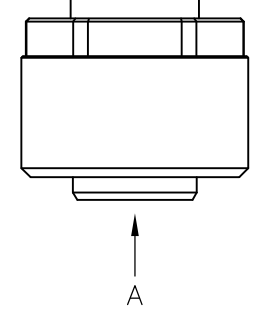

NOTES:
 Tolerances cable lengths:
 0m to 0.5m +30mm
 0.5m to 1.0m +50mm
 1.0m to 3.0m +100mm
 < 3.0m +1.5%

VIEW 'A'

PVC CABLE	
No./diameter of wires	3 x 0.34 mm ²
Wire isolation	PVC (br, bl, bk)
C-track properties	
Jacket	PVC (UL/CSA)
Outer diameter	approx. 5.9 mm
Bend radius (moving)	15 x outer diameter
Temperature range (fixed)	-40...+80 °C
Temperature range (mobile)	-5...+80 °C

LENGTH "L"	MATERIAL	JACKET COLOR	TE PN	DESCRIPTION	ITEM
3 pos	PVC	Grey	1-2273097-4	3x22AWG PVC 10.0m	8
			1-2273097-3	3x22AWG PVC 5.0m	7
			1-2273097-2	3x22AWG PVC 3.0m	6
3 pos	PUR	Grey	1-2273097-1	3x22AWG PVC 1.5m	5
			2273097-4	3x22AWG PUR 10.0m	4
			2273097-3	3x22AWG PUR 5.0m	3
			2273097-2	3x22AWG PUR 3.0m	2
			2273097-1	3x22AWG PUR 1.5m	1

PUR CABLE	
No./diameter of wires	3 x 0.34 mm ²
Wire isolation	PVC (br, bl, bk)
C-track properties	
Jacket	PUR/PVC (UL/CSA)
Outer diameter	approx. 5.9 mm
Bend radius (moving)	15 x outer diameter
Temperature range (fixed)	-30...+80 °C
Temperature range (mobile)	-5...+70 °C

THIS DRAWING IS A CONTROLLED DOCUMENT.

DIMENSIONS: mm	TOLERANCES UNLESS OTHERWISE SPECIFIED:	DWN SATHISH KUMAR.G 26NOV2013	TE Connectivity
	0 PLC ± - 1 PLC ± - 2 PLC ± - 3 PLC ± - 4 PLC ± - ANGLES ± -	CHK B.VELDHOVEN 26NOV2013	
MATERIAL	FINISH	APVD A.VAN ZANDVOORT 26NOV2013	NAME M12 X 1.0 ANGLED SOCKET PIGT SHLD A
		PRODUCT SPEC 108-19483	SIZE A3
		APPLICATION SPEC 114-32127	CAGE CODE 00779
		WEIGHT -	DRAWING NO C-2273097
CUSTOMER DRAWING			RESTRICTED TO -
SCALE NTS			SHEET 1 OF 1
			REV A1