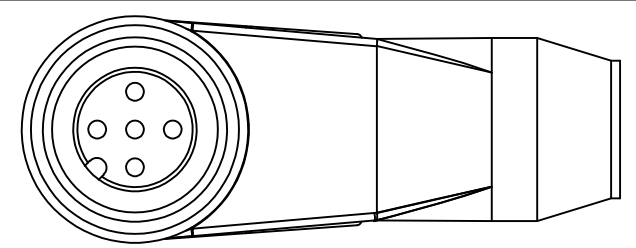

NOTES:
 Tolerances cable lengths:
 0m to 0.5m +30mm
 0.5m to 1.0m +50mm
 1.0m to 3.0m +100mm
 < 3.0m +1.5%

VIEW 'A'

PVC CABLE	
No./diameter of wires	3 x 0.34 mm ²
Wire isolation	PVC (br, bl, bk)
C-track properties	
Jacket	PVC (UL/CSA)
Outer diameter	approx. 5.9 mm
Bend radius (moving)	15 x outer diameter
Temperature range (fixed)	-40...+80 °C
Temperature range (mobile)	-5...+80 °C

LENGTH "L"	MATERIAL	JACKET COLOR	TE PN	DESCRIPTION	ITEM
3 pos	PVC	Grey	1-2273097-4	3x22AWG PVC 10.0m	8
			1-2273097-3	3x22AWG PVC 5.0m	7
			1-2273097-2	3x22AWG PVC 3.0m	6
3 pos	PUR	Grey	1-2273097-1	3x22AWG PVC 1.5m	5
			2273097-4	3x22AWG PUR 10.0m	4
			2273097-3	3x22AWG PUR 5.0m	3
			2273097-2	3x22AWG PUR 3.0m	2
			2273097-1	3x22AWG PUR 1.5m	1

THIS DRAWING IS A CONTROLLED DOCUMENT.

DIMENSIONS: mm	TOLERANCES UNLESS OTHERWISE SPECIFIED:	DWN SATHISH KUMAR.G 26NOV2013	TE Connectivity
	0 PLC ± - 1 PLC ± - 2 PLC ± - 3 PLC ± - 4 PLC ± - ANGLES ± -	CHK B.VELDHOVEN 26NOV2013	
MATERIAL	FINISH	APVD A.VAN ZANDVOORT 26NOV2013	NAME M12 X 1.0 ANGLED SOCKET PIGT SHLD A
		PRODUCT SPEC 108-19483	SIZE A3
		APPLICATION SPEC 114-32127	CAGE CODE 00779
		WEIGHT -	DRAWING NO C-2273097
CUSTOMER DRAWING			RESTRICTED TO -
SCALE NTS			SHEET 1 OF 1
			REV A1