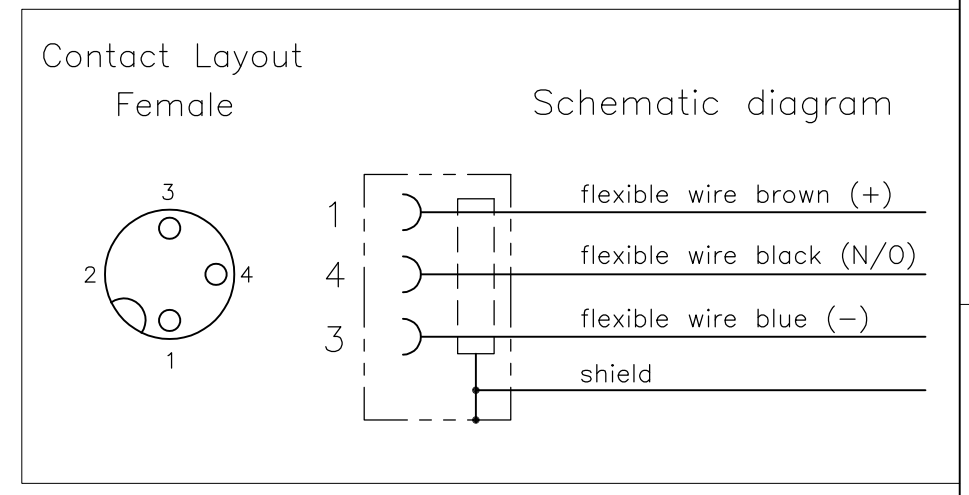

TECHNICAL DATA	
Operating voltage	max. 60 V AC/DC
Operating current per contact	max. 4 A
Locking of ports	Screw thread M12 x 1 mm (recommended torque 0.6 Nm) self-securing
Protection	IP65 and IP67 when plugged and screwed down (EN 60529)

LENGTH "L"	MATERIAL	JACKET COLOR	TE PN	DESCRIPTION	ITEM
3 pos	PVC	Grey	1-2273097-4	3x22AWG PVC 10.0m	8
			1-2273097-3	3x22AWG PVC 5.0m	7
			1-2273097-2	3x22AWG PVC 3.0m	6
3 pos	PUR	Grey	1-2273097-1	3x22AWG PVC 1.5m	5
			2273097-4	3x22AWG PUR 10.0m	4
			2273097-3	3x22AWG PUR 5.0m	3
			2273097-2	3x22AWG PUR 3.0m	2
			2273097-1	3x22AWG PUR 1.5m	1

PUR CABLE	
No./diameter of wires	3 x 0.34 mm²
Wire isolation	PVC (br, bl, bk)
C-track properties	
Jacket	PUR/PVC (UL/CSA)
Outer diameter	approx. 5.9 mm
Bend radius (moving)	15 x outer diameter
Temperature range (fixed)	-30...+80 °C
Temperature range (mobile)	-5...+70 °C

THIS DRAWING IS A CONTROLLED DOCUMENT.

DIMENSIONS: mm	TOLERANCES UNLESS OTHERWISE SPECIFIED:	DWN SATHISH KUMAR.G 26NOV2013	TE Connectivity
	0 PLC ± - 1 PLC ± - 2 PLC ± - 3 PLC ± - 4 PLC ± - ANGLES ± -	CHK B.VELDHOVEN 26NOV2013	
MATERIAL	FINISH	APVD A.VAN ZANDVOORT 26NOV2013	NAME M12 X 1.0 ANGLED SOCKET PIGT SHLD A
		PRODUCT SPEC 108-19483	SIZE A3
		APPLICATION SPEC 114-32127	CAGE CODE 00779
		WEIGHT -	DRAWING NO C-2273097
CUSTOMER DRAWING			RESTRICTED TO -
SCALE NTS			SHEET 1 OF 1
			REV A1