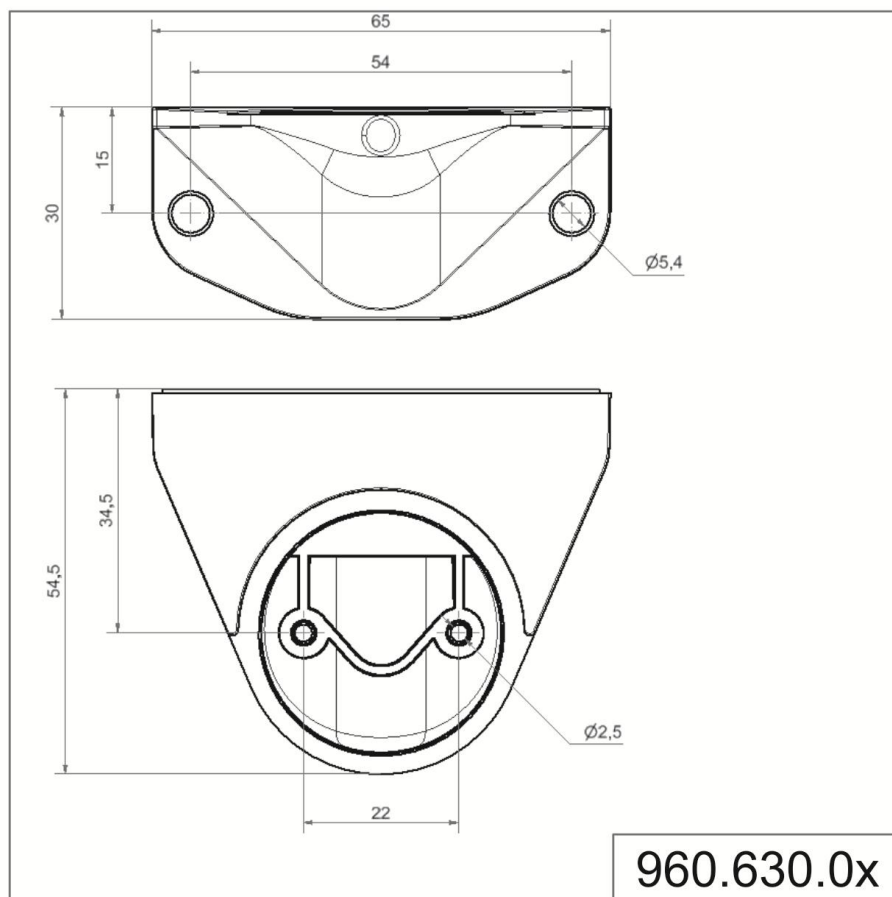

KombiSIGN 40 / Accessories

Bracket concealed cable entry WM BK

DRAWING

For additional installation and mounting information, refer to the appropriate user guide at www.werma.com. This printed copy is for information only and is subject to alteration.