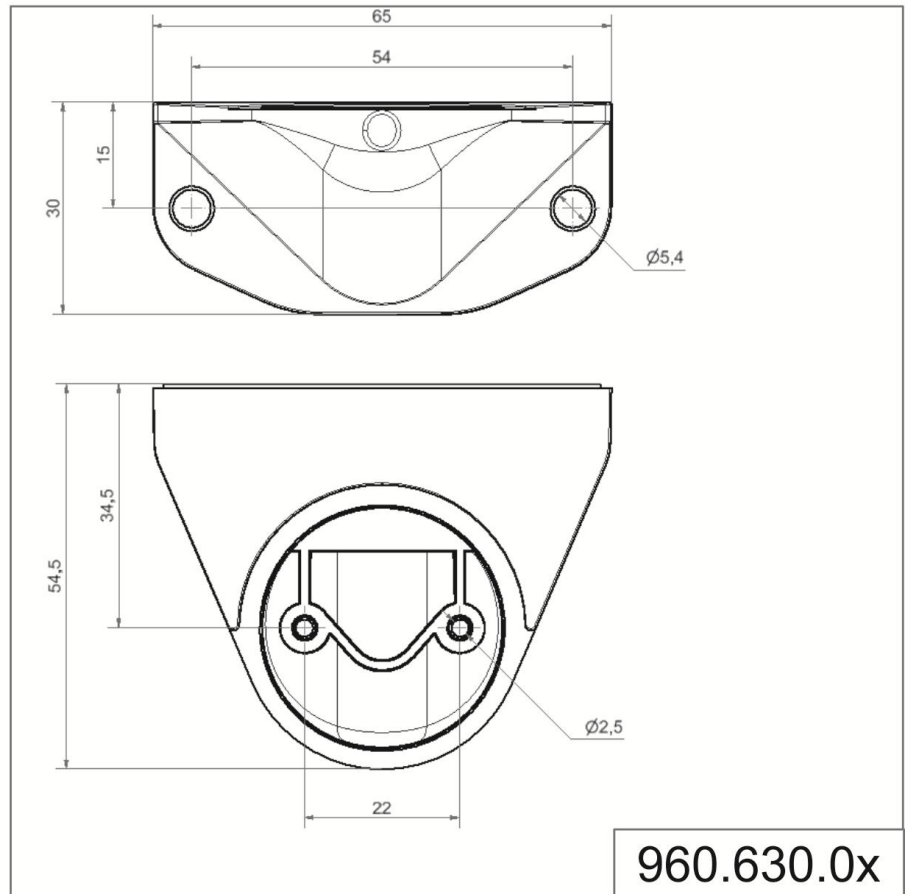

KombiSIGN 40 / Accessories

Bracket concealed cable entry WM GY

DRAWING

! For additional installation and mounting information, refer to the appropriate user guide at www.werma.com. This printed copy is for information only and is subject to alteration.