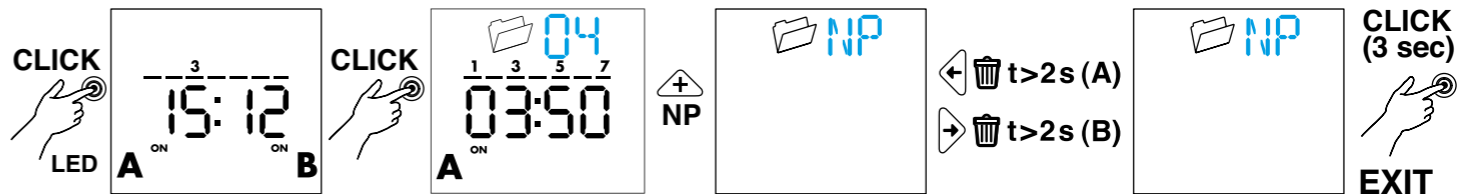

5

IT CANCELLAZIONE DI TUTTI I PROGRAMMI
EN DELETION OF ALL PROGRAM
FR SUPPRESSION DE TOUS LES PROGRAMMES
DE LÖSCHEN ALLER PROGRAMME
NL WISSEN VAN ALLE PROGRAMMA'S
PT DELETAR TODOS OS PROGRAMAS
ES BORRAR TODOS LOS PROGRAMAS

HU AZ ÖSSZES PROGRAM TÖRLÉSE
CS ODSTRANĚNÍ VŠECH PROGRAMŮ
PL USUNIĘCIE WSZYSTKICH PROGRAMÓW
RO ȘTERGE TOATE PROGRAMELE
RU УДАЛЕНИЕ ВСЕХ ПРОГРАММ
EL ΔΙΑΓΡΑΦΗ ΌΛΩΝ ΤΩΝ ΠΡΟΓΡΑΜΜΑΤΩΝ
AR محو كل البرامج