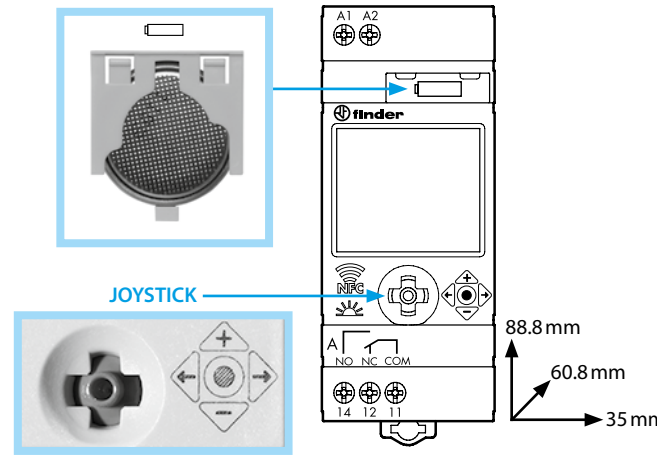

3 PROGRAMMING (examples)

- 3a ASTRO ON - ASTRO OFF Function (18:19 Astro ON + retarded 10 min - 05:20 Astro OFF + advanced 20 min); Day: Mon...Fri
- 3b ON - OFF Function (6:25 ON - 19:15 OFF, Mon, Wed, Fri, Sun)
- 3c PULSE function (11:00 pulse 5 s, Mon Wed Fri)

4 MANUAL MODE

- 4a Manual ON/OFF channel A
- 4b Manual ON/OFF channel B (only 12.A2)
- 4c Permanent Manual over-ride ON/OFF - Channel A
- 4d Permanent Manual over-ride ON/OFF - Channel B (12.A2 only)

5 DELETION of all program

6 DELETION of single program

NOTE

- Battery replacement: BATTERY CR 2032 (LiMnO₂) 3V, 230mAh. Complies with Article 11, EU directive 2006/66/CE. Dispose of batteries according to local regulations
- Back-light display (only with power supply)
- Minimum switching interval: 1 second (pulse function)
- ASTRO times vary over the year, time switch times remain constant

EN 60669-1/EN 60669-2-1	
	12.Ax.8.230.0000 U_N 110...230 V AC (50/60 Hz)/DC U_{min} - U_{max} 90 V - 264 V (AC/DC) P 2.8 VA (50 Hz)/0.9 W
	12.A2.0.024.0000 U_N 24 (12...24) V AC (50/60 Hz)/DC U_{min} - U_{max} 10 V - 30 V (AC/DC) P 2.2 VA/1.2 W
	1 CO (SPDT) (12.A1) 2 CO (DPDT) (12.A2) 16 A 250 V AC
	AC1 4000 VA AC15 (230 V AC) 750 VA
	(230 V) 2000 W (230 V) 750 W CFL-LED (230 V) 400 W
	(-20...+50)°C
IP20