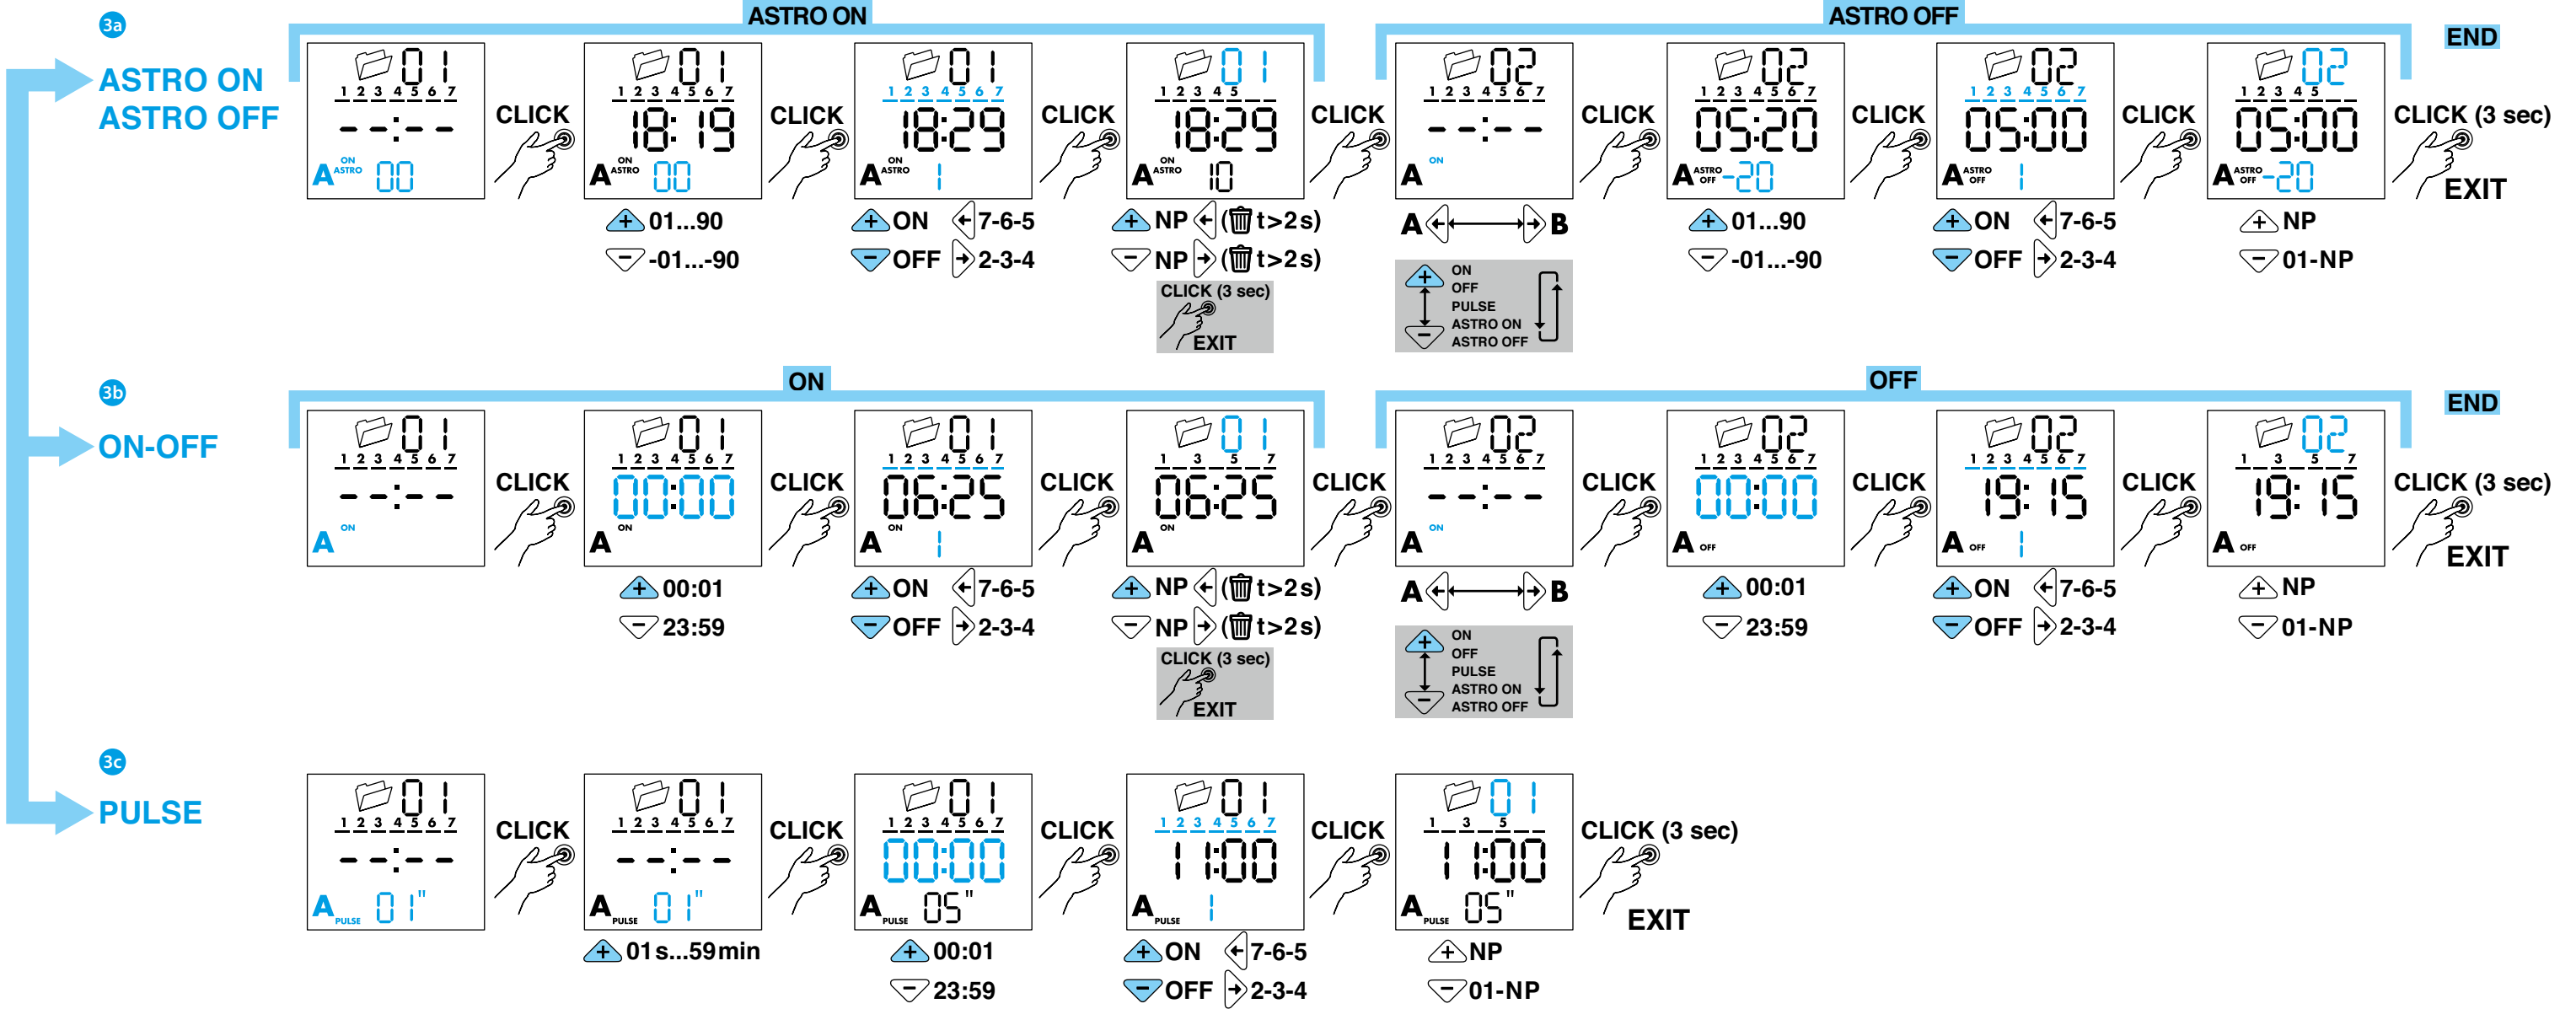

ENGLISH

12.A1/A2 DIGITAL ASTRO TIME SWITCH

Programmable with NFC technology with the App FINDER TOOLBOX downloaded from Google Play™ - Apple Store.

1 DISPLAY INDICATORS

- A Setting Menu
- B Days of the week (1=Mon...7=Sun)
- C Holiday program
- D Permanent Manual over-ride activated - channel A
- E Channel A functions (ON, OFF, Astro ON, Astro OFF, Pulse)
- F Day - Advanced/Retarded - seconds/minutes
- G Channel B functions (ON, OFF, Astro ON, Astro OFF, Pulse)
- H Permanent Manual over-ride activated - channel B (12.A2 only)
- I Time-CP (post code), year, day, month, hours, minutes, daylight saving ON/OFF, holiday program (Start: day/month. Finish: day/month) PIN ON/OFF, End
- L Time switch without power supply (powered by battery) - Low battery (with power supply)
- M Cancel
- N Program number (max 50) - IT (country), CP (leading two characters of CP), Coor (geographic coordinates in degrees), N(North)/S(South), E(East)/W(West), TZ(Time zone), Y(year), D(day), M(month), H(hour), M(minutes), Daylight saving ON/OFF (EU=Europe - BR=Brazil - AU=Australia) Holiday program (Start: day/month. Finish: day/month)
- O Programming

4 MANUAL MODE

- 4a Manual ON/OFF channel A
- 4b Manual ON/OFF channel B (only 12.A2)
- 4c Permanent Manual over-ride ON/OFF - Channel A
- 4d Permanent Manual over-ride ON/OFF - Channel B (12.A2 only)

5 DELETION of all program

2

2a

2b

2c

- + NP (XX)
- A ← → B
- IT NP: NUOVO PROGRAMMA
 EN NP: NEW PROGRAM
 FR NP: NOUVEAU PROGRAMME
 DE NP: NEUES PROGRAMM
 NL NP: NIEUW PROGRAMMA
 PT NP: NOVO PROGRAMA
 ES NP: PROGRAMA NUEVO
 HU NP: ÚJ PROGRAM
 CS NP: NOVÝ PROGRAM
 PL NP: NOWY PROGRAM
 RO NP: PROGRAM NOU
 RU NP: НОВАЯ ПРОГРАММА
 EL NP: ΝΕΟ ΠΡΟΓΡΑΜΜΑ
 AR NP: برنامج جديد
- + ON
 - OFF
 PULSE
 ASTRO ON
 ASTRO OFF