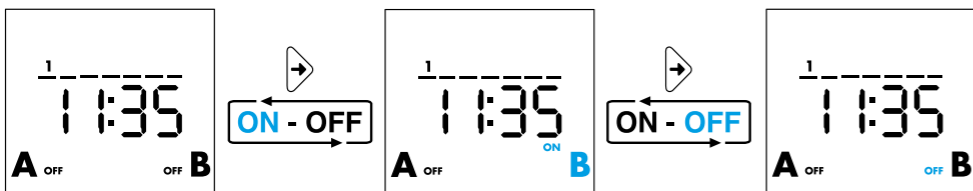

4

4a

4b

4c

4d

5

IT CANCELLAZIONE DI TUTTI I PROGRAMMI
EN DELETION OF ALL PROGRAM
FR SUPPRESSION DE TOUS LES PROGRAMMES
DE LÖSCHEN ALLER PROGRAMME
NL WISSEN VAN ALLE PROGRAMMA'S
PT DELETAR TODOS OS PROGRAMAS
ES BORRAR TODOS LOS PROGRAMAS

HU AZ ÖSSZES PROGRAM TÖRLÉSE
CS ODSTRANĚNÍ VŠECH PROGRAMŮ
PL USUNIĘCIE WSZYSTKICH PROGRAMÓW
RO ȘTERGE TOATE PROGRAMELE
RU УДАЛЕНИЕ ВСЕХ ПРОГРАММ
EL ΔΙΑΓΡΑΦΗ ΌΛΩΝ ΤΩΝ ΠΡΟΓΡΑΜΜΑΤΩΝ
AR محو كل البرامج

6

IT CANCELLAZIONE DI UN SINGOLO PROGRAMMA
EN DELETION OF SINGLE PROGRAM
FR SUPPRESSION D'UN SEUL PROGRAMME
DE LÖSCHEN EINES PROGRAMMES
NL WISSEN VAN EEN ENKEL PROGRAMMA
PT DELETAR UM ÚNICO PROGRAMA
ES BORRAR UN PROGRAMA

HU EGY PROGRAM TÖRLÉSE
CS ODSTRANĚNÍ JEDNOHO PROGRAMU
PL USUNIĘCIE JEDNEGO PROGRAMU
RO ȘTERGE UN SINGUR PROGRAM
RU УДАЛЕНИЕ ОДНОЙ ПРОГРАММЫ
EL ΔΙΑΓΡΑΦΗ ΕΝΟΣ ΠΡΟΓΡΑΜΜΑΤΟΣ
AR محو برنامج واحد