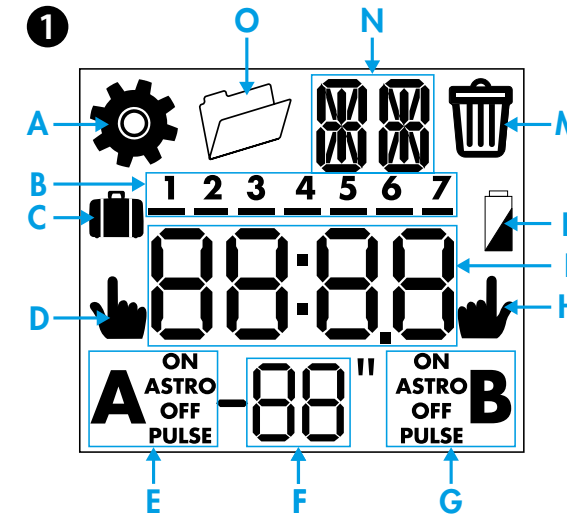

3 PROGRAMMING (examples)

- 3a ASTRO ON - ASTRO OFF Function (18:19 Astro ON + retarded 10 min - 05:20 Astro OFF + advanced 20 min); Day: Mon...Fri
- 3b ON - OFF Function (6:25 ON - 19:15 OFF, Mon, Wed, Fri, Sun)
- 3c PULSE function (11:00 pulse 5 s, Mon Wed Fri)

4 MANUAL MODE

- 4a Manual ON/OFF channel A
- 4b Manual ON/OFF channel B (only 12.A2)
- 4c Permanent Manual over-ride ON/OFF - Channel A
- 4d Permanent Manual over-ride ON/OFF - Channel B (12.A2 only)

5 DELETION of all program

6 DELETION of single program

NOTE

- Battery replacement: BATTERY CR 2032 (LiMnO₂) 3V, 230mAh. Complies with Article 11, EU directive 2006/66/CE. Dispose of batteries according to local regulations
- Back-light display (only with power supply)
- Minimum switching interval: 1 second (pulse function)
- ASTRO times vary over the year, time switch times remain constant

EN 60669-1/EN 60669-2-1	
	12.Ax.8.230.0000 U_N 110...230 V AC (50/60 Hz)/DC U_{min} - U_{max} 90 V - 264 V (AC/DC) P 2.8 VA (50 Hz)/0.9 W
	12.A2.0.024.0000 U_N 24 (12...24) V AC (50/60 Hz)/DC U_{min} - U_{max} 10 V - 30 V (AC/DC) P 2.2 VA/1.2 W
	1 CO (SPDT) (12.A1) 2 CO (DPDT) (12.A2) 16 A 250 V AC
	AC1 4000 VA AC15 (230 V AC) 750 VA
	(230 V) 2000 W (230 V) 750 W CFL-LED (230 V) 400 W
	(-20...+50)°C
IP20