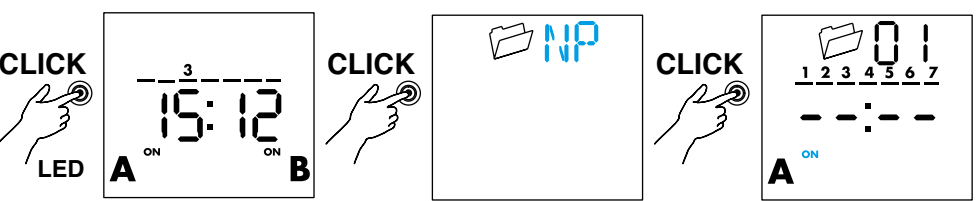

1. + NP (XX)
2. A ← → B
3. IT NP: NUOVO PROGRAMMA
   EN NP: NEW PROGRAM
   FR NP: NOUVEAU PROGRAMME
   DE NP: NEUES PROGRAMM
   NL NP: NIEUW PROGRAMMA
   PT NP: NOVO PROGRAMA
   ES NP: PROGRAMA NUEVO
   HU NP: ÚJ PROGRAM
   CS NP: NOVÝ PROGRAM
   PL NP: NOWY PROGRAM
   RO NP: PROGRAM NOU
   RU NP: НОВАЯ ПРОГРАММА
   EL NP: ΝΕΟ ΠΡΟΓΡΑΜΜΑ
   AR NP: برنامج جديد
4. + ON
   - OFF
   PULSE
   ASTRO ON
   ASTRO OFF