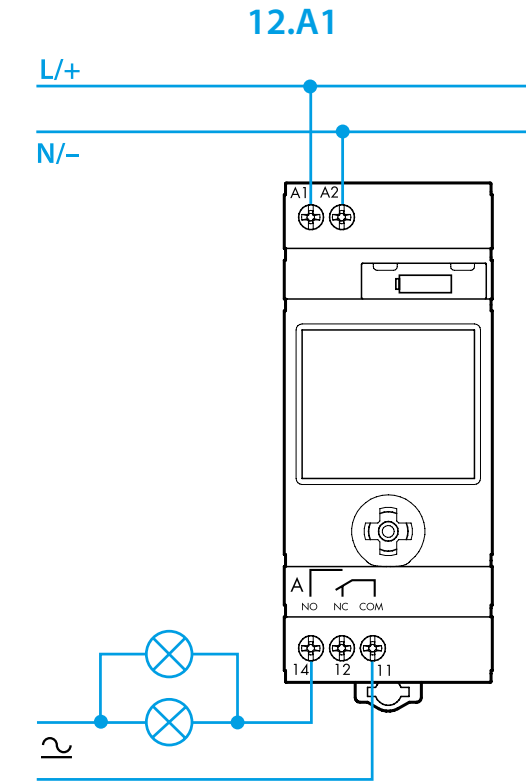

3 PROGRAMMING (examples)

- 3a ASTRO ON - ASTRO OFF Function (18:19 Astro ON + retarded 10 min - 05:20 Astro OFF + advanced 20 min); Day: Mon...Fri
- 3b ON - OFF Function (6:25 ON - 19:15 OFF, Mon, Wed, Fri, Sun)
- 3c PULSE function (11:00 pulse 5 s, Mon Wed Fri)

4 MANUAL MODE

- 4a Manual ON/OFF channel A
- 4b Manual ON/OFF channel B (only 12.A2)
- 4c Permanent Manual over-ride ON/OFF - Channel A
- 4d Permanent Manual over-ride ON/OFF - Channel B (12.A2 only)

5 DELETION of all program

6 DELETION of single program

NOTE

- Battery replacement: BATTERY CR 2032 (LiMnO₂) 3V, 230mAh. Complies with Article 11, EU directive 2006/66/CE. Dispose of batteries according to local regulations
- Back-light display (only with power supply)
- Minimum switching interval: 1 second (pulse function)
- ASTRO times vary over the year, time switch times remain constant

EN 60669-1/EN 60669-2-1	
	12.Ax.8.230.0000 U_N 110...230 V AC (50/60 Hz)/DC U_{min} - U_{max} 90 V - 264 V (AC/DC) P 2.8 VA (50 Hz)/0.9 W
	12.A2.0.024.0000 U_N 24 (12...24) V AC (50/60 Hz)/DC U_{min} - U_{max} 10 V - 30 V (AC/DC) P 2.2 VA/1.2 W
	1 CO (SPDT) (12.A1) 2 CO (DPDT) (12.A2) 16 A 250 V AC
	AC1 4000 VA AC15 (230 V AC) 750 VA
	(230 V) 2000 W (230 V) 750 W CFL-LED (230 V) 400 W
	(-20...+50)°C
IP20