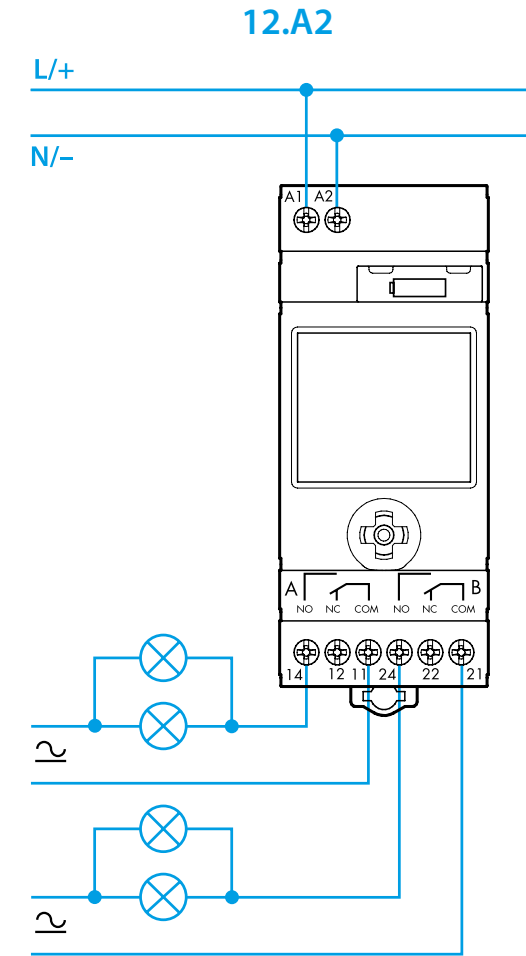

3 PROGRAMMING (examples)

- 3a ASTRO ON - ASTRO OFF Function (18:19 Astro ON + retarded 10 min - 05:20 Astro OFF + advanced 20 min); Day: Mon...Fri
- 3b ON - OFF Function (6:25 ON - 19:15 OFF, Mon, Wed, Fri, Sun)
- 3c PULSE function (11:00 pulse 5 s, Mon Wed Fri)

4 MANUAL MODE

- 4a Manual ON/OFF channel A
- 4b Manual ON/OFF channel B (only 12.A2)
- 4c Permanent Manual over-ride ON/OFF - Channel A
- 4d Permanent Manual over-ride ON/OFF - Channel B (12.A2 only)

5 DELETION of all program

6 DELETION of single program

NOTE

- Battery replacement: BATTERY CR 2032 (LiMnO₂) 3V, 230mAh. Complies with Article 11, EU directive 2006/66/CE. Dispose of batteries according to local regulations
- Back-light display (only with power supply)
- Minimum switching interval: 1 second (pulse function)
- ASTRO times vary over the year, time switch times remain constant

EN 60669-1/EN 60669-2-1	
	12.Ax.8.230.0000 U_N 110...230 V AC (50/60 Hz)/DC U_{min} - U_{max} 90 V - 264 V (AC/DC) P 2.8 VA (50 Hz)/0.9 W
	12.A2.0.024.0000 U_N 24 (12...24) V AC (50/60 Hz)/DC U_{min} - U_{max} 10 V - 30 V (AC/DC) P 2.2 VA/1.2 W
	1 CO (SPDT) (12.A1) 2 CO (DPDT) (12.A2) 16 A 250 V AC
	AC1 4000 VA AC15 (230 V AC) 750 VA
	(230 V) 2000 W (230 V) 750 W CFL-LED (230 V) 400 W
	(-20...+50)°C
IP20