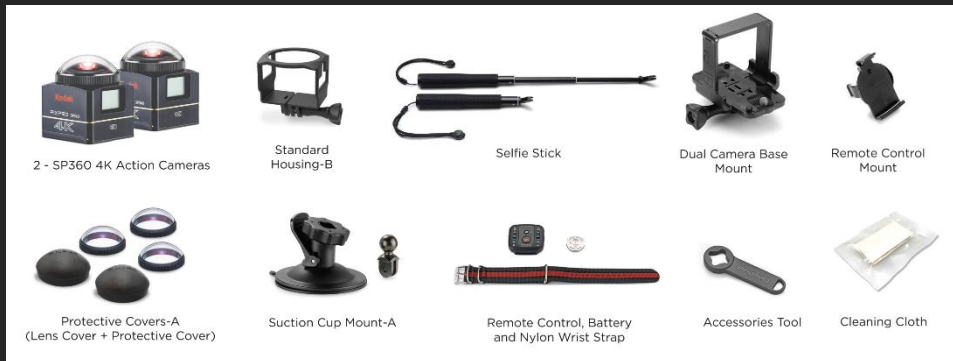

AQUA SPORT PACK

EXTREME PACK

SP360 4K

Die erste 360° Actioncam mit 4K Auflösung

SP360 4K ACTION CAM

- WiFi Capable (with iOS/Android Devices)
- Fisheye 360° Round View
- 235° FOV Ultra Wide-Angle Lens
- 12MP BSI CMOS Sensor
- 2880x2880 (1:1) 30fps 4K equivalent VR Video
- Splash Proof / Dustproof / Freeze Proof
- Shockproof to 3.3ft / 1m
- RF Remote Control (Sold Separately)

**4K refers to 8 million plus pixel resolution at [1:1] aspect ratio

*SP360 4k and SP360 support YouTube™ and Facebook™ 360° VR Video

SP360 4K DUAL PRO PACK

If you're taking the plunge and want to dive head first into creating full spherical 360° VR videos, then the DUAL PRO Pack is what you need.

Two cameras and the tools of the trade to get you started on embarking into the next generation of 360° interactive video.”

INCLUDES:

INDIVIDUAL PIXPRO SP360 4K ACCESSORIES

We offer a wide range of individual PIXPRO SP360 4K accessories to enhance the use and provide more options to capture new and exciting 360° VR videos for sharing.