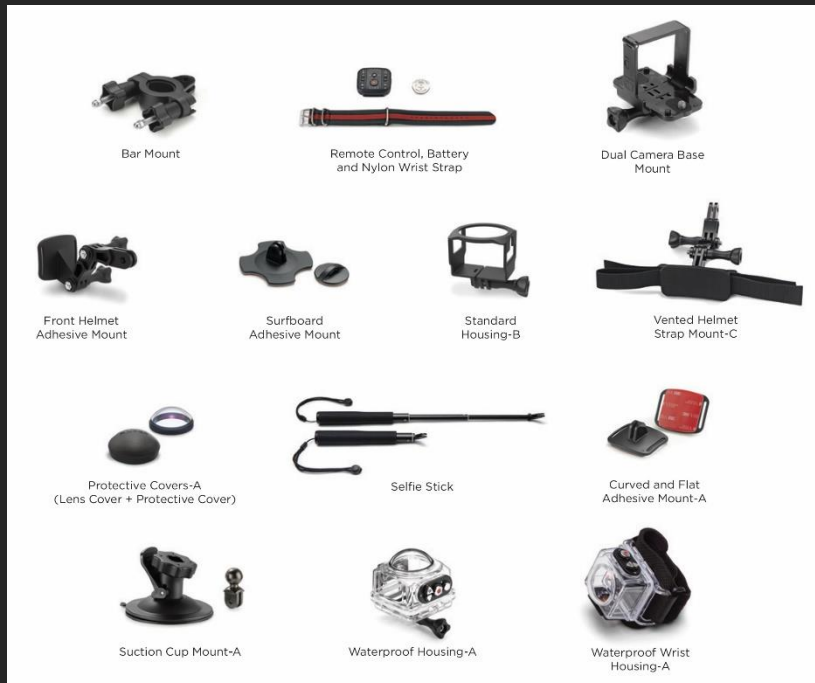

AQUA SPORT PACK

EXTREME PACK

SP360 4K

Die erste 360° Actioncam mit 4K Auflösung

SP360 4K ACTION CAM

- WiFi Capable (with iOS/Android Devices)
- Fisheye 360° Round View
- 235° FOV Ultra Wide-Angle Lens
- 12MP BSI CMOS Sensor
- 2880x2880 (1:1) 30fps 4K equivalent VR Video
- Splash Proof / Dustproof / Freeze Proof
- Shockproof to 3.3ft / 1m
- RF Remote Control (Sold Separately)

**4K refers to 8 million plus pixel resolution at [1:1] aspect ratio

*SP360 4k and SP360 support YouTube™ and Facebook™ 360° VR Video

SP360 4K DUAL PRO PACK

If you're taking the plunge and want to dive head first into creating full spherical 360° VR videos, then the DUAL PRO Pack is what you need.

Two cameras and the tools of the trade to get you started on embarking into the next generation of 360° interactive video.”

INCLUDES:

INDIVIDUAL PIXPRO SP360 4K ACCESSORIES

We offer a wide range of individual PIXPRO SP360 4K accessories to enhance the use and provide more options to capture new and exciting 360° VR videos for sharing.