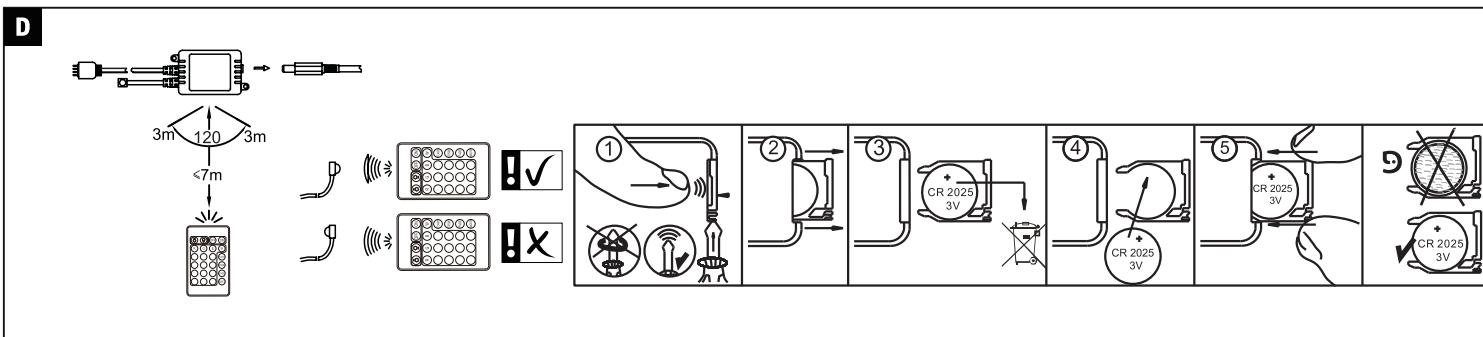

Art.-Nr.: 706.96/97

(+MA 173) PMK 11/15

- | | | | |
|--|---|--|---|
| | Static Light effects:
dimming brightness up | | Static Light effects:
dimming brightness down |
| | Dynamic Light effects:
increases speed of light effect
reactivates unlighted stripe segments | | Dynamic Light effects:
slows down speed of light effect
deactivates last stripe segments |
| | W/WWW shift key, 3000K | | ON/OFF key |
| | IC number setting / electronic cutting | | flow to two terminals from centre
(CS,C3,C7,C16) |
| | flow to centre from two terminals
(CS,C3,C7,C16) | | Auto-cycle mode |
| | eight-color choice key in static model | | Trail into left & CS,C3,C7,C16 ð |
| | Trail into right, ð CS,C3,C7,C16ð | | Trail from two directions in turn |
| | three-color choice key in static model | | Horse race to left direction (CS,C3,C7,C16) |
| | Horse race to right direction (CS,C3,C7,C16) | | Flash function key (CS,C3,C7,C16) |
| | seven-color choice key in static model | | spread to left (CS,C3,C7,C16) |
| | spread to right (CS,C3,C7,C16) | | Jump efficient key (CS,C3,C7,C16) |
| | sixteen-color choice key in static model | | Queued color running to left with a tag
(CS,C3,C7,C16) |
| | Queued color running to right with a tag
(CS,C3,C7,C16) | | Queued color running with a tag from two directions in turn |

on / off

Dimm

IC number setting / electronic cutting

Warm White 3000K

Light effects

Choose color

3 color

7 color