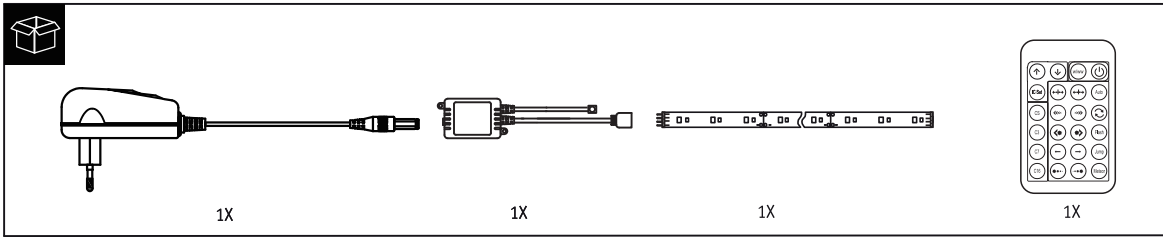

Art.-Nr.: 706.96/97

(+MA 173) PMK 11/15

- | | | | |
|--|---|--|---|
| | Static Light effects:
dimming brightness up | | Static Light effects:
dimming brightness down |
| | Dynamic Light effects:
increases speed of light effect
reactivates unlighted stripe segments | | Dynamic Light effects:
slows down speed of light effect
deactivates last stripe segments |
| | W/WWW shift key, 3000K | | ON/OFF key |
| | IC number setting / electronic cutting | | flow to two terminals from centre
(CS,C3,C7,C16) |
| | flow to centre from two terminals
(CS,C3,C7,C16) | | Auto-cycle mode |
| | eight-color choice key in static model | | Trail into left & CS,C3,C7,C16 ð |
| | Trail into right, ð CS,C3,C7,C16ð | | Trail from two directions in turn |
| | three-color choice key in static model | | Horse race to left direction (CS,C3,C7,C16) |
| | Horse race to right direction (CS,C3,C7,C16) | | Flash function key (CS,C3,C7,C16) |
| | seven-color choice key in static model | | spread to left (CS,C3,C7,C16) |
| | spread to right (CS,C3,C7,C16) | | Jump efficient key (CS,C3,C7,C16) |
| | sixteen-color choice key in static model | | Queued color running to left with a tag
(CS,C3,C7,C16) |
| | Queued color running to right with a tag
(CS,C3,C7,C16) | | Queued color running with a tag from two directions in turn |

on / off

Dimm

IC number setting / electronic cutting

Warm White 3000K

Light effects

Choose color

3 color

7 color