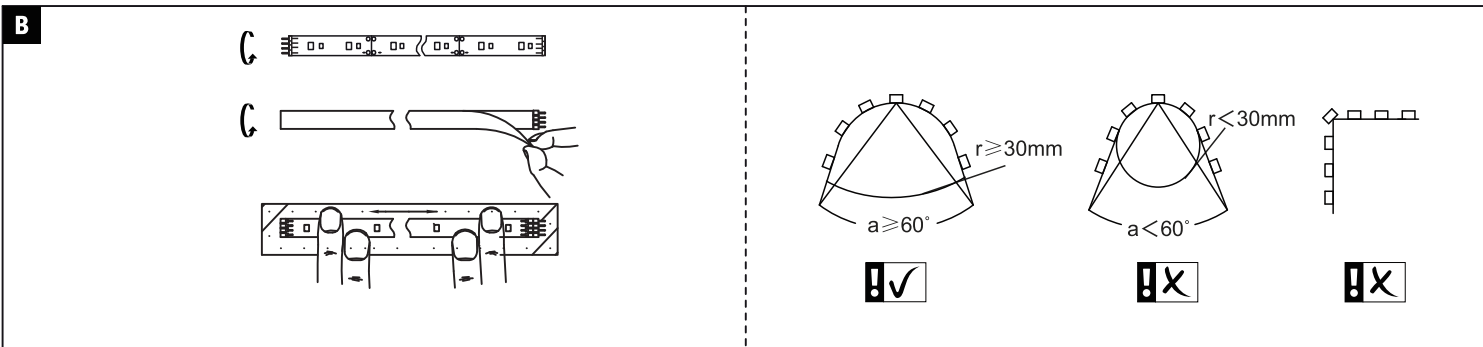

Art.-Nr.: 706.96/97

(+MA 173) PMK 11/15

- | | | | |
|--|---|--|---|
| | Static Light effects:
dimming brightness up | | Static Light effects:
dimming brightness down |
| | Dynamic Light effects:
increases speed of light effect
reactivates unlighted stripe segments | | Dynamic Light effects:
slows down speed of light effect
deactivates last stripe segments |
| | W/WWW shift key, 3000K | | ON/OFF key |
| | IC number setting / electronic cutting | | flow to two terminals from centre
(CS,C3,C7,C16) |
| | flow to centre from two terminals
(CS,C3,C7,C16) | | Auto-cycle mode |
| | eight-color choice key in static model | | Trail into left & CS,C3,C7,C16 ð |
| | Trail into right, ð CS,C3,C7,C16ð | | Trail from two directions in turn |
| | three-color choice key in static model | | Horse race to left direction (CS,C3,C7,C16) |
| | Horse race to right direction (CS,C3,C7,C16) | | Flash function key (CS,C3,C7,C16) |
| | seven-color choice key in static model | | spread to left (CS,C3,C7,C16) |
| | spread to right (CS,C3,C7,C16) | | Jump efficient key (CS,C3,C7,C16) |
| | sixteen-color choice key in static model | | Queued color running to left with a tag
(CS,C3,C7,C16) |
| | Queued color running to right with a tag
(CS,C3,C7,C16) | | Queued color running with a tag from two directions in turn |

on / off

Dimm

IC number setting / electronic cutting

Warm White 3000K

Light effects

Choose color

3 color

7 color