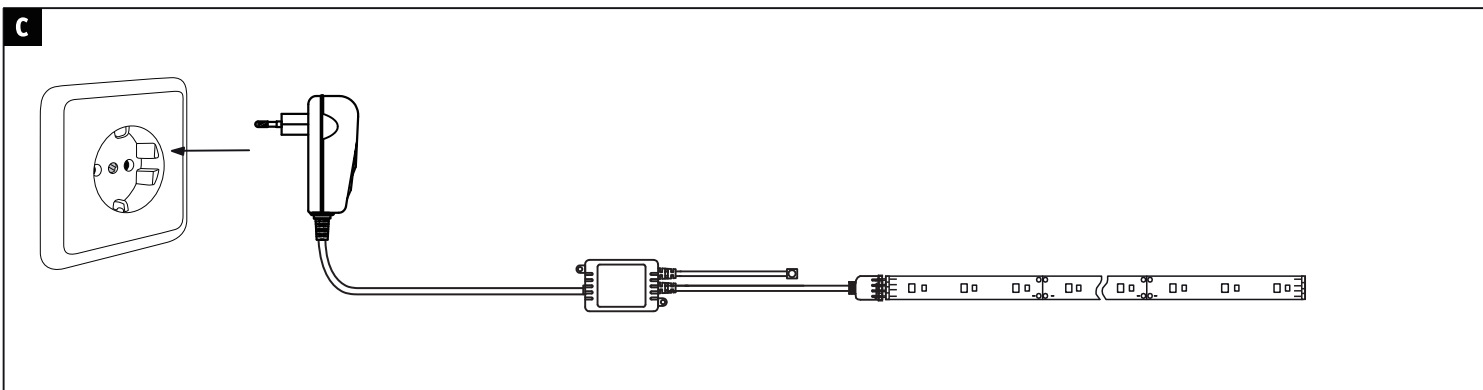

Art.-Nr.: 706.96/97

(+MA 173) PMK 11/15

- | | | | |
|--|---|--|---|
| | Static Light effects:
dimming brightness up | | Static Light effects:
dimming brightness down |
| | Dynamic Light effects:
increases speed of light effect
reactivates unlighted stripe segments | | Dynamic Light effects:
slows down speed of light effect
deactivates last stripe segments |
| | W/WWW shift key, 3000K | | ON/OFF key |
| | IC number setting / electronic cutting | | flow to two terminals from centre
(CS,C3,C7,C16) |
| | flow to centre from two terminals
(CS,C3,C7,C16) | | Auto-cycle mode |
| | eight-color choice key in static model | | Trail into left & CS,C3,C7,C16 ð |
| | Trail into right, ð CS,C3,C7,C16ð | | Trail from two directions in turn |
| | three-color choice key in static model | | Horse race to left direction (CS,C3,C7,C16) |
| | Horse race to right direction (CS,C3,C7,C16) | | Flash function key (CS,C3,C7,C16) |
| | seven-color choice key in static model | | spread to left (CS,C3,C7,C16) |
| | spread to right (CS,C3,C7,C16) | | Jump efficient key (CS,C3,C7,C16) |
| | sixteen-color choice key in static model | | Queued color running to left with a tag
(CS,C3,C7,C16) |
| | Queued color running to right with a tag
(CS,C3,C7,C16) | | Queued color running with a tag from two directions in turn |

on / off

Dimm

IC number setting / electronic cutting

Warm White 3000K

Light effects

Choose color

3 color

7 color