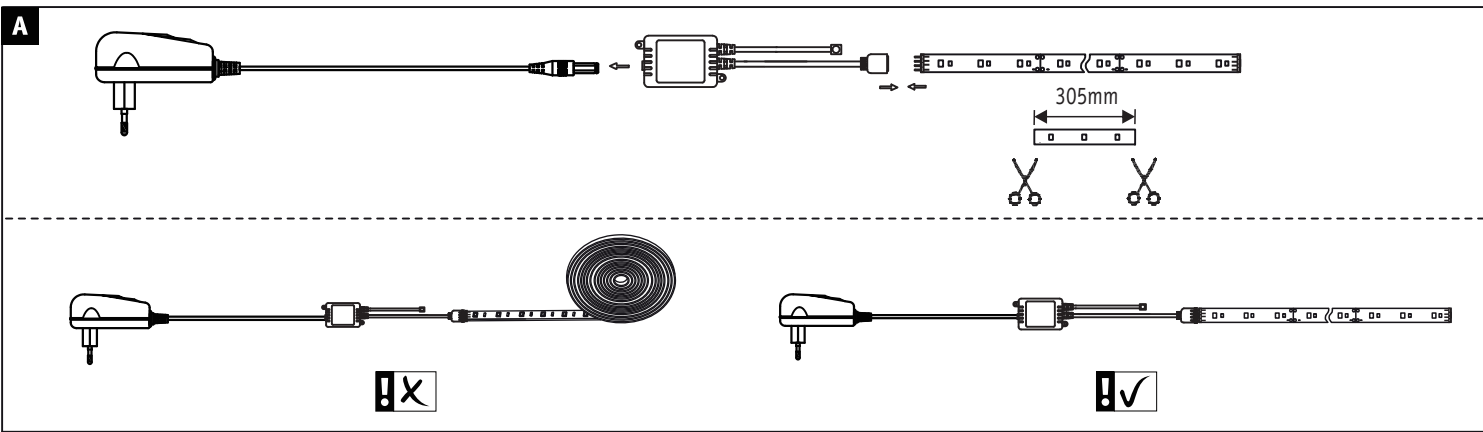

Art.-Nr.: 706.96/97

(+MA 173) PMK 11/15

- | | | | |
|--|---|--|---|
| | Static Light effects:
dimming brightness up | | Static Light effects:
dimming brightness down |
| | Dynamic Light effects:
increases speed of light effect
reactivates unlighted stripe segments | | Dynamic Light effects:
slows down speed of light effect
deactivates last stripe segments |
| | W/WWW shift key, 3000K | | ON/OFF key |
| | IC number setting / electronic cutting | | flow to two terminals from centre
(CS,C3,C7,C16) |
| | flow to centre from two terminals
(CS,C3,C7,C16) | | Auto-cycle mode |
| | eight-color choice key in static model | | Trail into left & CS,C3,C7,C16 ð |
| | Trail into right, ð CS,C3,C7,C16ð | | Trail from two directions in turn |
| | three-color choice key in static model | | Horse race to left direction (CS,C3,C7,C16) |
| | Horse race to right direction (CS,C3,C7,C16) | | Flash function key (CS,C3,C7,C16) |
| | seven-color choice key in static model | | spread to left (CS,C3,C7,C16) |
| | spread to right (CS,C3,C7,C16) | | Jump efficient key (CS,C3,C7,C16) |
| | sixteen-color choice key in static model | | Queued color running to left with a tag
(CS,C3,C7,C16) |
| | Queued color running to right with a tag
(CS,C3,C7,C16) | | Queued color running with a tag from two directions in turn |

on / off

Dimm

IC number setting / electronic cutting

Warm White 3000K

Light effects

Choose color

3 color

7 color