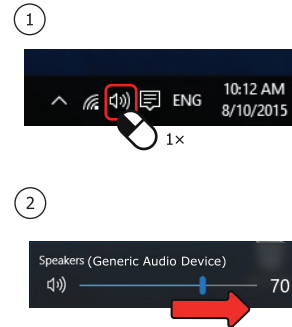

Windows 10/7