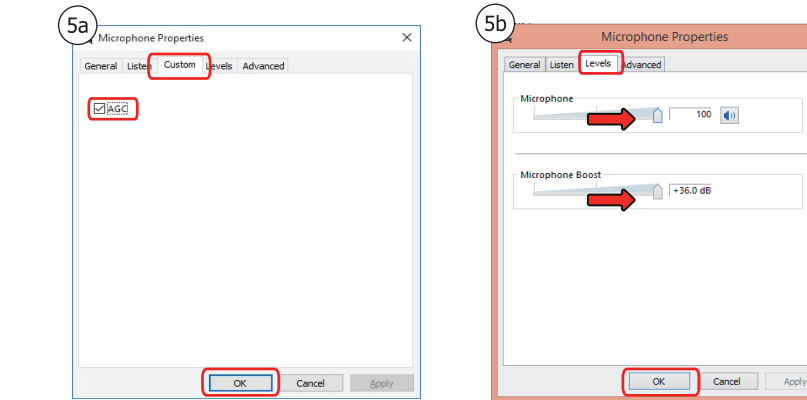

7. Installation - Windows 10/8/7

Frequently asked questions www.trust.com/21046/faq

Trust International BV, Laan van Barcelona 600, 3317DD, Dordrecht, NL © 15-01-2017 Trust International B.V. All rights reserved.

Trust
SOUND
BAR