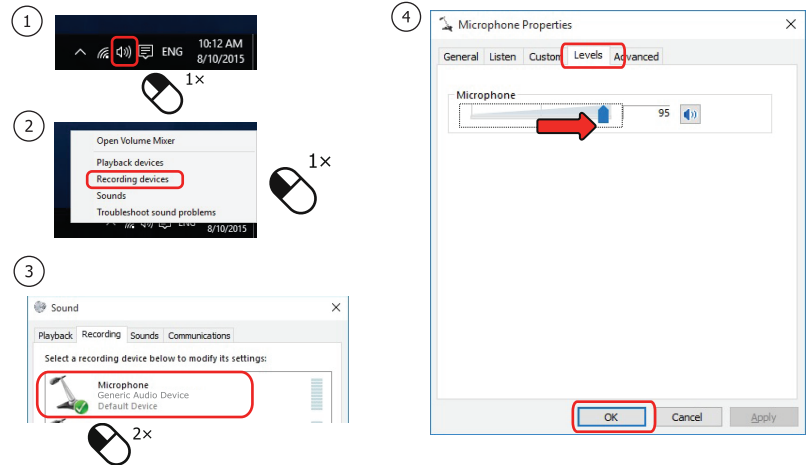

6. Installation - Windows 10/8/7