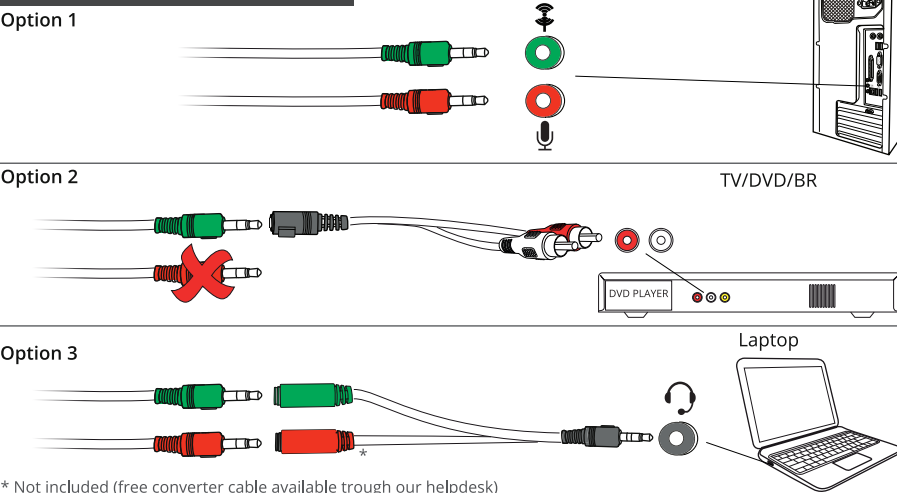

Trust
SOUND
BAR

Quick Installation Guide

1. Connecting USB power

2. Connecting audio

3. Volume control

4. Other connections