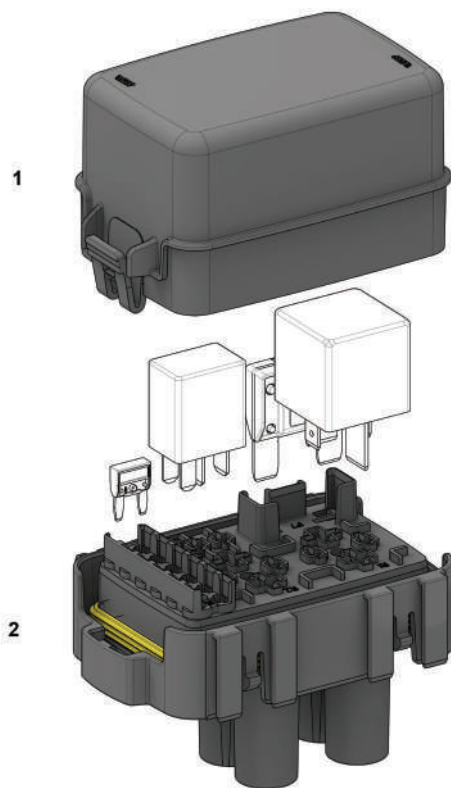

# MINI/MAXIVAL - MAXI/MICRO RELAY WP MODULE

IMG	DESCRIPTION	MATERIAL	COLOUR	P/N BOX	M.O.Q.	P/N BULK	M.O.Q.
1	COVER	PP GF30	■ Black	0101371	1	0301371	100
2	6 MINIVAL + 1 MAXIVAL + 2 MAXIRELAY + 1 MICRORELAY MODULE	PA66 MD25	■ Black	0101491	1	0301491	60

## CONNECTIONS AND FIXINGS

F280 WP

F800 WP

JPT WP

SPT WP

MPT WP

0300690

0300691