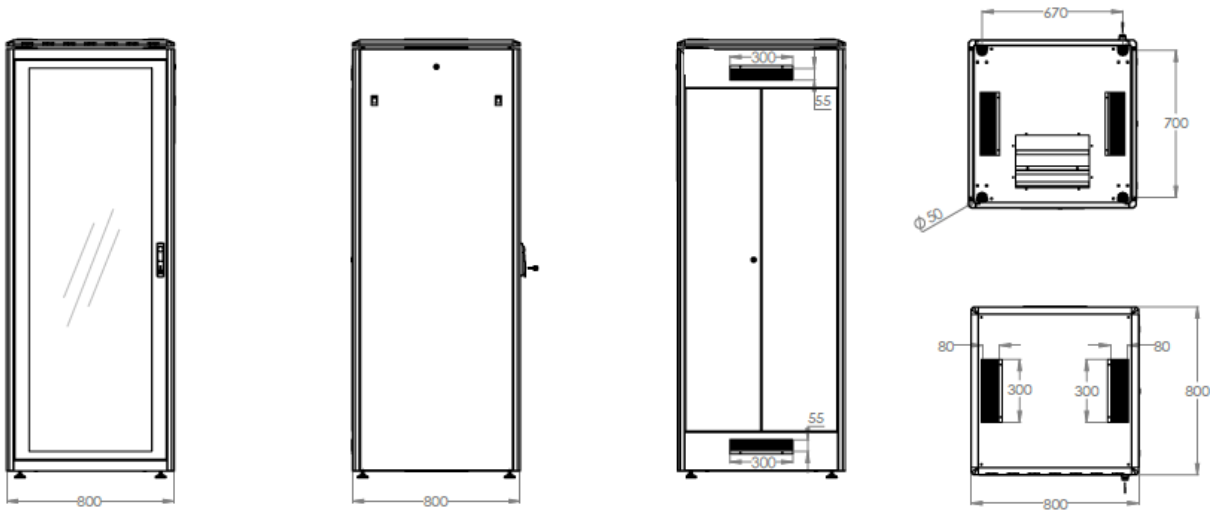

Product Images - Network Cabinets with 1200 mm depth

Technical Drawings

Network Cabinet Unique Series - 600 mm width x 600 mm depth

Network Cabinet Unique Series - 600 mm width x 800 mm depth

Network Cabinet Unique Series - 600 mm width x 1000 mm depth

Network Cabinet Unique Series - 600 mm width x 1200 mm depth

Network Cabinet Unique Series - 800 mm width x 800 mm depth

Network Cabinet Unique Series - 800 mm width x 1000 mm depth

Network Cabinet Unique Series - 800 mm width x 1200 mm depth