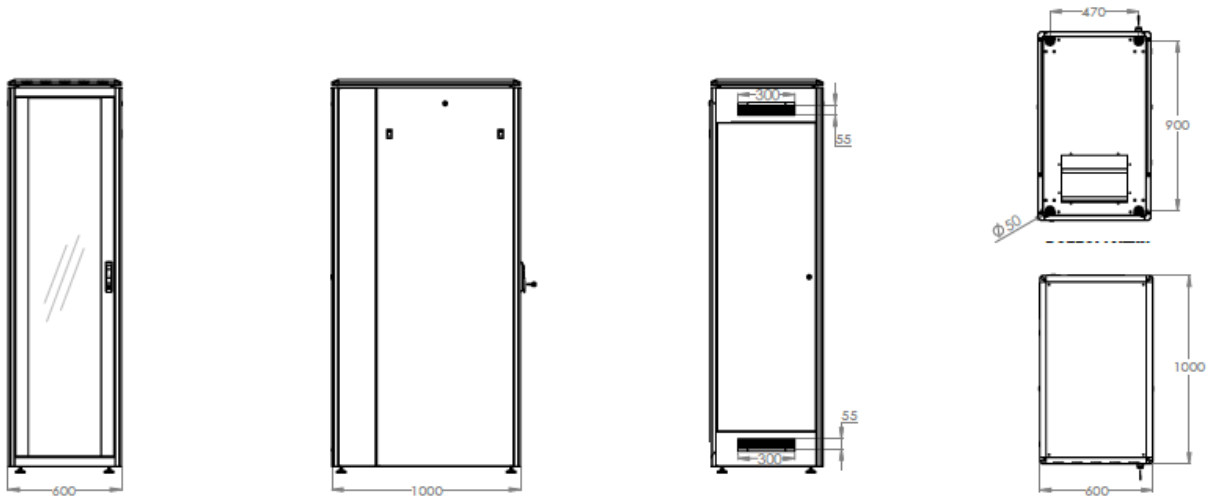

Product Images - Network Cabinets with 1200 mm depth

Technical Drawings

Network Cabinet Unique Series - 600 mm width x 600 mm depth

Network Cabinet Unique Series - 600 mm width x 800 mm depth

Network Cabinet Unique Series - 600 mm width x 1000 mm depth

Network Cabinet Unique Series - 600 mm width x 1200 mm depth

Network Cabinet Unique Series - 800 mm width x 800 mm depth

Network Cabinet Unique Series - 800 mm width x 1000 mm depth

Network Cabinet Unique Series - 800 mm width x 1200 mm depth