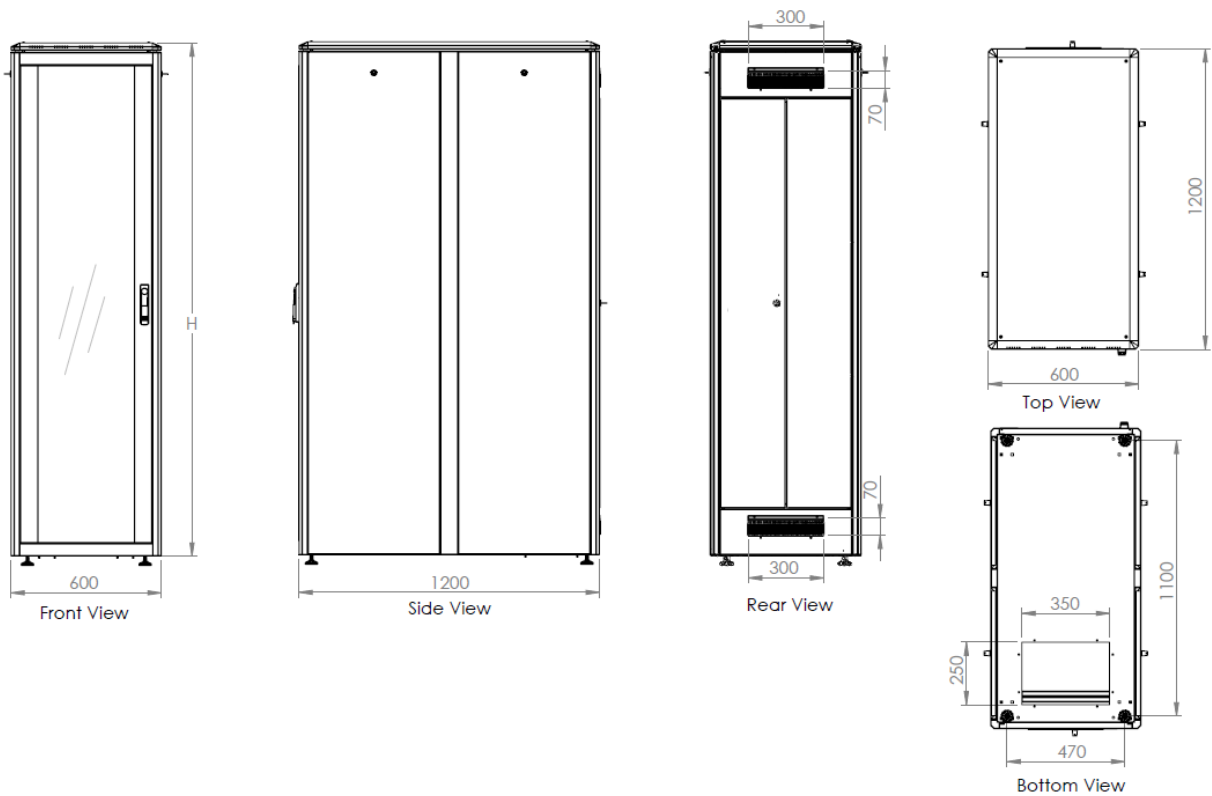

Product Images - Network Cabinets with 1200 mm depth

Technical Drawings

Network Cabinet Unique Series - 600 mm width x 600 mm depth

Network Cabinet Unique Series - 600 mm width x 800 mm depth

Network Cabinet Unique Series - 600 mm width x 1000 mm depth

Network Cabinet Unique Series - 600 mm width x 1200 mm depth

Network Cabinet Unique Series - 800 mm width x 800 mm depth

Network Cabinet Unique Series - 800 mm width x 1000 mm depth

Network Cabinet Unique Series - 800 mm width x 1200 mm depth