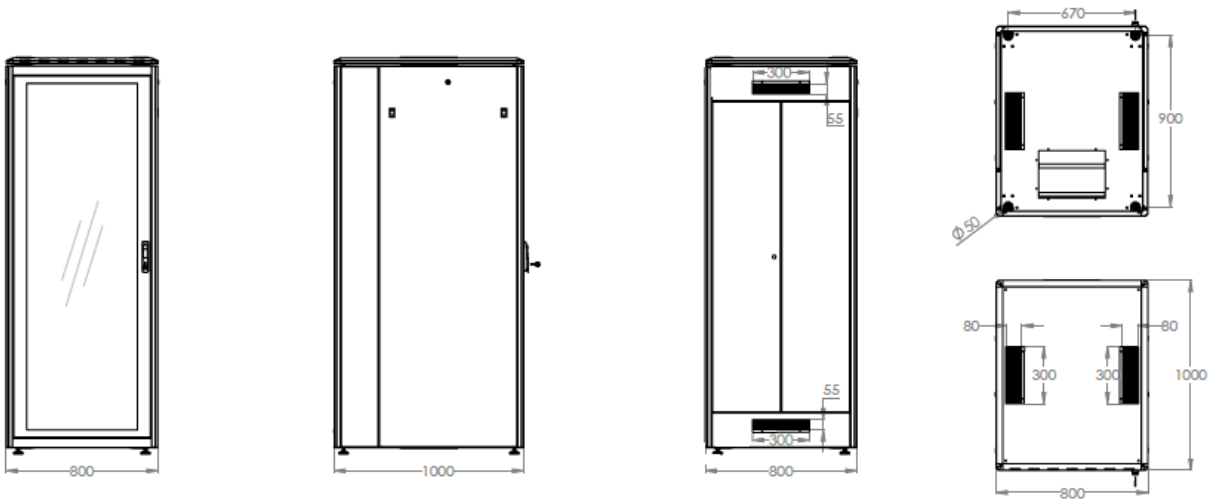

Product Images - Network Cabinets with 1200 mm depth

Technical Drawings

Network Cabinet Unique Series - 600 mm width x 600 mm depth

Network Cabinet Unique Series - 600 mm width x 800 mm depth

Network Cabinet Unique Series - 600 mm width x 1000 mm depth

Network Cabinet Unique Series - 600 mm width x 1200 mm depth

Network Cabinet Unique Series - 800 mm width x 800 mm depth

Network Cabinet Unique Series - 800 mm width x 1000 mm depth

Network Cabinet Unique Series - 800 mm width x 1200 mm depth