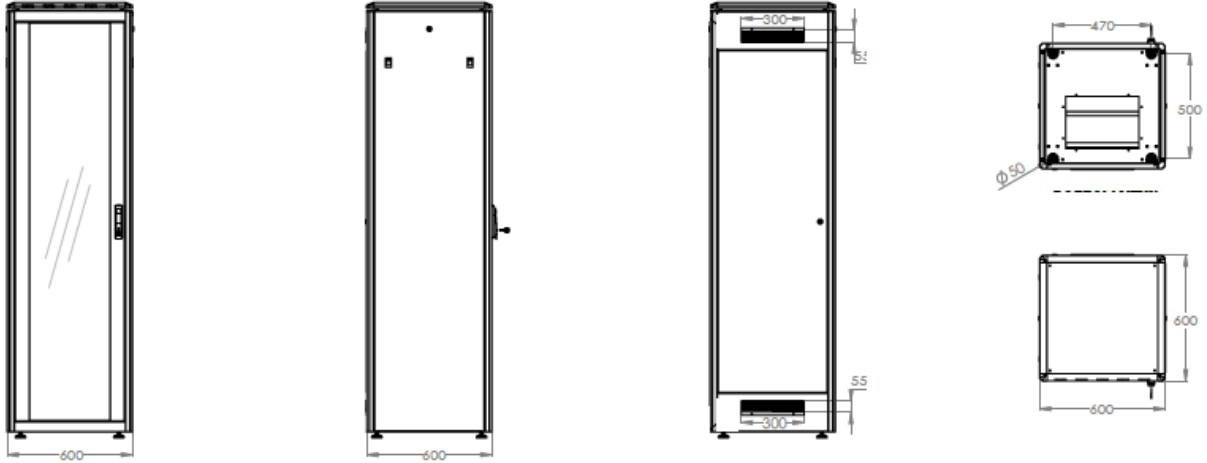

Network Cabinet Unique Series - 800 mm width x 1200 mm depth

DN-19 42U-8/12-1	DIGITUS [®] 42U network cabinet, 2053x800x1200 mm, color grey (RAL 7035)
DN-19 42U-8/12-1B	DIGITUS [®] 42U network cabinet, 2053x800x1200 mm, color black (RAL 7035)
DN-19 47U-8/12-1	DIGITUS [®] 47U network cabinet, 2275x800x1200 mm, color grey (RAL 7035)
DN-19 47U-8/12-1B	DIGITUS [®] 47U network cabinet, 2274x800x1200 mm, color black (RAL 7035)

Product Images - Network Cabinets with 1200 mm depth

Technical Drawings

Network Cabinet Unique Series - 600 mm width x 600 mm depth

Network Cabinet Unique Series - 600 mm width x 800 mm depth

Network Cabinet Unique Series - 600 mm width x 1000 mm depth

Network Cabinet Unique Series - 600 mm width x 1200 mm depth

Network Cabinet Unique Series - 800 mm width x 800 mm depth

Network Cabinet Unique Series - 800 mm width x 1000 mm depth

Network Cabinet Unique Series - 800 mm width x 1200 mm depth