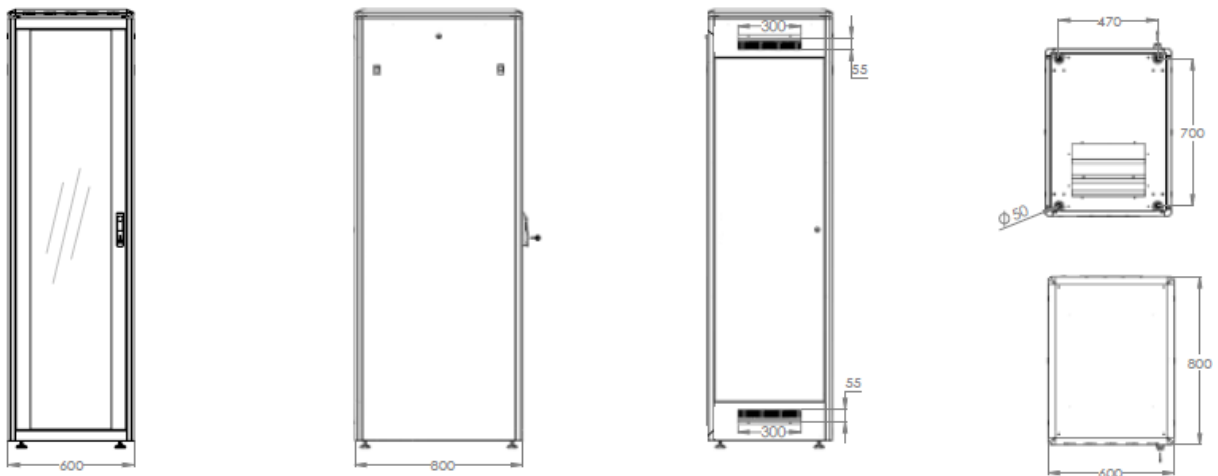

Product Images - Network Cabinets with 1200 mm depth

Technical Drawings

Network Cabinet Unique Series - 600 mm width x 600 mm depth

Network Cabinet Unique Series - 600 mm width x 800 mm depth

Network Cabinet Unique Series - 600 mm width x 1000 mm depth

Network Cabinet Unique Series - 600 mm width x 1200 mm depth

Network Cabinet Unique Series - 800 mm width x 800 mm depth

Network Cabinet Unique Series - 800 mm width x 1000 mm depth

Network Cabinet Unique Series - 800 mm width x 1200 mm depth