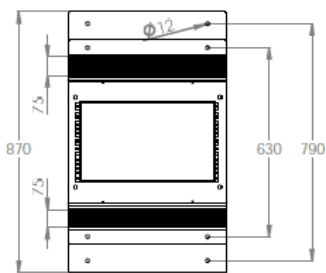

Logisitic Information

Height unit	Height in mm	Depth in mm	Packaging 1 dimensions (HxWxD) in mm	Packaging 2 dimensions (HxWxD) in mm	Net/Gross weight in kg
27U	1356 mm	380 mm	1375x165x120 mm	----	20.0 / 21.0
		870 mm	1375x165x150 mm	120x550x550 mm	34.2 / 35.2
36U	1756 mm	380 mm	1775x165x120 mm	----	22.5 / 23.5
		870 mm	1775x165x150 mm	120x550x550 mm	38.4 / 40.0
42U	2022 mm	380 mm	2040x165x120 mm	----	23.5 / 24.0
		870 mm	2040x165x150 mm	120x550x550 mm	41.0 / 43.0
		1070 mm	2040x165x150 mm	120x750x750 mm	42.8 / 45.0
45U	2156 mm	380 mm	2175x165x120 mm	----	24.1 / 25.6
		1070 mm	2175x165x150 mm	120x750x750 mm	44.1 / 46.3
48U	2289 mm	380 mm	2310x165x120 mm	----	24.7 / 26.2
		1070 mm	2310x165x150 mm	120x750x750 mm	45.2 / 47.8

Technical Drawings

Single Frame - 380 mm depth

BOTTOM VIEW

ISOMETRIC VIEW

FRONT VIEW

SIDE VIEW

REAR VIEW

DIMENSIONS IN
WIDTH AND HEIGHT

TOP VIEW

EXPLODED VIEW

TOP VIEW
MOUNTING DIMENSIONS

Double Frame - 870 mm depth

BOTTOM VIEW

ISOMETRIC VIEW

FRONT VIEW

SIDE VIEW

REAR VIEW

TOP VIEW

EXPLODED VIEW

DIMENSIONS
IN
WIDTH AND HEIGHT

Double Frame - 1070 mm depth