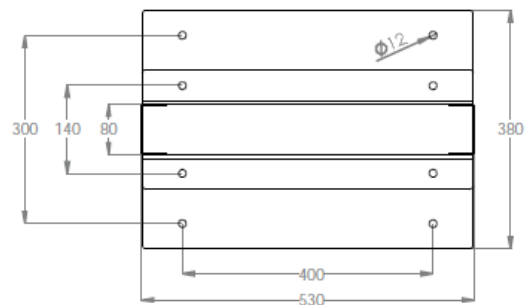

Logisitic Information

Height unit	Height in mm	Depth in mm	Packaging 1 dimensions (HxWxD) in mm	Packaging 2 dimensions (HxWxD) in mm	Net/Gross weight in kg
27U	1356 mm	380 mm	1375x165x120 mm	----	20.0 / 21.0
		870 mm	1375x165x150 mm	120x550x550 mm	34.2 / 35.2
36U	1756 mm	380 mm	1775x165x120 mm	----	22.5 / 23.5
		870 mm	1775x165x150 mm	120x550x550 mm	38.4 / 40.0
42U	2022 mm	380 mm	2040x165x120 mm	----	23.5 / 24.0
		870 mm	2040x165x150 mm	120x550x550 mm	41.0 / 43.0
		1070 mm	2040x165x150 mm	120x750x750 mm	42.8 / 45.0
45U	2156 mm	380 mm	2175x165x120 mm	----	24.1 / 25.6
		1070 mm	2175x165x150 mm	120x750x750 mm	44.1 / 46.3
48U	2289 mm	380 mm	2310x165x120 mm	----	24.7 / 26.2
		1070 mm	2310x165x150 mm	120x750x750 mm	45.2 / 47.8

Technical Drawings

Single Frame - 380 mm depth

BOTTOM VIEW

ISOMETRIC VIEW

FRONT VIEW

SIDE VIEW

REAR VIEW

DIMENSIONS IN
WIDTH AND HEIGHT

TOP VIEW

EXPLODED VIEW

TOP VIEW
MOUNTING DIMENSIONS

Double Frame - 870 mm depth

BOTTOM VIEW

ISOMETRIC VIEW

FRONT VIEW

SIDE VIEW

REAR VIEW

TOP VIEW

EXPLODED VIEW

DIMENSIONS
IN
WIDTH AND HEIGHT

Double Frame - 1070 mm depth