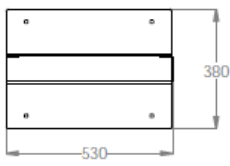

Open Racks - Double Frame 1070 mm depth

DN-19 42U-D-SRV	42U double frame open rack, unmounted, 2022x530x1070 mm, grey (RAL 7035)
DN-19 42U-D-SRV-SW	42U double frame open rack, unmounted, 2022x530x1070 mm, black (RAL 9005)
DN-19 45U-D-SRV	45U double frame open rack, unmounted, 2156x530x1070 mm, grey (RAL 7035)
DN-19 45U-D-SRV-SW	45U double frame open rack, unmounted, 2156x530x1070 mm, black (RAL 9005)
DN-19 48U-D-SRV	48U double frame open rack, unmounted, 2289x530x1070 mm, grey (RAL 7035)
DN-19 48U-D-SRV-SW	48U double frame open rack, unmounted, 2289x530x1070 mm, black (RAL 9005)

Logisitic Information

Height unit	Height in mm	Depth in mm	Packaging 1 dimensions (HxWxD) in mm	Packaging 2 dimensions (HxWxD) in mm	Net/Gross weight in kg
27U	1356 mm	380 mm	1375x165x120 mm	----	20.0 / 21.0
		870 mm	1375x165x150 mm	120x550x550 mm	34.2 / 35.2
36U	1756 mm	380 mm	1775x165x120 mm	----	22.5 / 23.5
		870 mm	1775x165x150 mm	120x550x550 mm	38.4 / 40.0
42U	2022 mm	380 mm	2040x165x120 mm	----	23.5 / 24.0
		870 mm	2040x165x150 mm	120x550x550 mm	41.0 / 43.0
		1070 mm	2040x165x150 mm	120x750x750 mm	42.8 / 45.0
45U	2156 mm	380 mm	2175x165x120 mm	----	24.1 / 25.6
		1070 mm	2175x165x150 mm	120x750x750 mm	44.1 / 46.3
48U	2289 mm	380 mm	2310x165x120 mm	----	24.7 / 26.2
		1070 mm	2310x165x150 mm	120x750x750 mm	45.2 / 47.8

Technical Drawings

Single Frame - 380 mm depth

BOTTOM VIEW

ISOMETRIC VIEW

FRONT VIEW

SIDE VIEW

REAR VIEW

DIMENSIONS IN
WIDTH AND HEIGHT

TOP VIEW

EXPLODED VIEW

TOP VIEW
MOUNTING DIMENSIONS

Double Frame - 870 mm depth

BOTTOM VIEW

ISOMETRIC VIEW

FRONT VIEW

SIDE VIEW