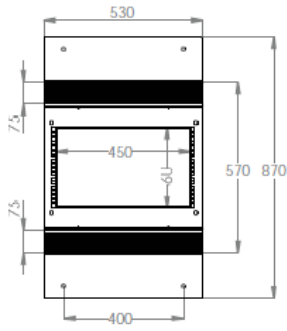

Logisitic Information

Height unit	Height in mm	Depth in mm	Packaging 1 dimensions (HxWxD) in mm	Packaging 2 dimensions (HxWxD) in mm	Net/Gross weight in kg
27U	1356 mm	380 mm	1375x165x120 mm	----	20.0 / 21.0
		870 mm	1375x165x150 mm	120x550x550 mm	34.2 / 35.2
36U	1756 mm	380 mm	1775x165x120 mm	----	22.5 / 23.5
		870 mm	1775x165x150 mm	120x550x550 mm	38.4 / 40.0
42U	2022 mm	380 mm	2040x165x120 mm	----	23.5 / 24.0
		870 mm	2040x165x150 mm	120x550x550 mm	41.0 / 43.0
		1070 mm	2040x165x150 mm	120x750x750 mm	42.8 / 45.0
45U	2156 mm	380 mm	2175x165x120 mm	----	24.1 / 25.6
		1070 mm	2175x165x150 mm	120x750x750 mm	44.1 / 46.3
48U	2289 mm	380 mm	2310x165x120 mm	----	24.7 / 26.2
		1070 mm	2310x165x150 mm	120x750x750 mm	45.2 / 47.8

Technical Drawings

Single Frame - 380 mm depth

BOTTOM VIEW

ISOMETRIC VIEW

FRONT VIEW

SIDE VIEW

REAR VIEW

DIMENSIONS IN
WIDTH AND HEIGHT

TOP VIEW

EXPLODED VIEW

TOP VIEW
MOUNTING DIMENSIONS

Double Frame - 870 mm depth

BOTTOM VIEW

ISOMETRIC VIEW

FRONT VIEW

SIDE VIEW

REAR VIEW

TOP VIEW

EXPLODED VIEW

DIMENSIONS
IN
WIDTH AND HEIGHT

Double Frame - 1070 mm depth