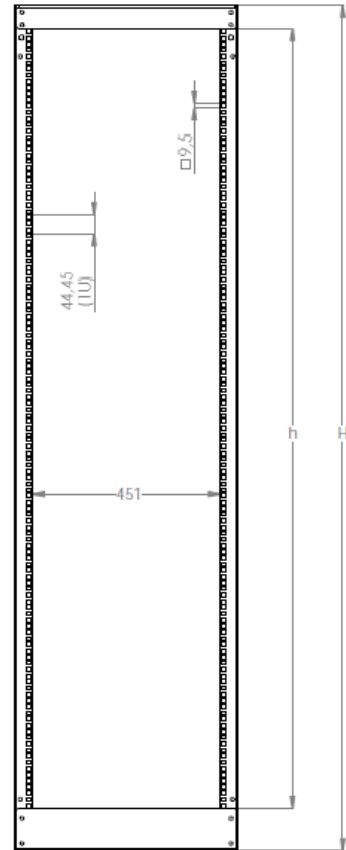

Logisitic Information

Height unit	Height in mm	Depth in mm	Packaging 1 dimensions (HxWxD) in mm	Packaging 2 dimensions (HxWxD) in mm	Net/Gross weight in kg
27U	1356 mm	380 mm	1375x165x120 mm	----	20.0 / 21.0
		870 mm	1375x165x150 mm	120x550x550 mm	34.2 / 35.2
36U	1756 mm	380 mm	1775x165x120 mm	----	22.5 / 23.5
		870 mm	1775x165x150 mm	120x550x550 mm	38.4 / 40.0
42U	2022 mm	380 mm	2040x165x120 mm	----	23.5 / 24.0
		870 mm	2040x165x150 mm	120x550x550 mm	41.0 / 43.0
		1070 mm	2040x165x150 mm	120x750x750 mm	42.8 / 45.0
45U	2156 mm	380 mm	2175x165x120 mm	----	24.1 / 25.6
		1070 mm	2175x165x150 mm	120x750x750 mm	44.1 / 46.3
48U	2289 mm	380 mm	2310x165x120 mm	----	24.7 / 26.2
		1070 mm	2310x165x150 mm	120x750x750 mm	45.2 / 47.8

Technical Drawings

Single Frame - 380 mm depth

BOTTOM VIEW

ISOMETRIC VIEW

FRONT VIEW

SIDE VIEW

REAR VIEW

DIMENSIONS IN
WIDTH AND HEIGHT

TOP VIEW

EXPLODED VIEW

TOP VIEW
MOUNTING DIMENSIONS

Double Frame - 870 mm depth

BOTTOM VIEW

ISOMETRIC VIEW

FRONT VIEW

SIDE VIEW

REAR VIEW

TOP VIEW

EXPLODED VIEW

DIMENSIONS
IN
WIDTH AND HEIGHT

Double Frame - 1070 mm depth