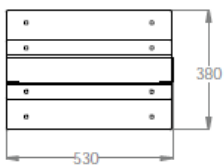

Logisitic Information

Height unit	Height in mm	Depth in mm	Packaging 1 dimensions (HxWxD) in mm	Packaging 2 dimensions (HxWxD) in mm	Net/Gross weight in kg
27U	1356 mm	380 mm	1375x165x120 mm	----	20.0 / 21.0
		870 mm	1375x165x150 mm	120x550x550 mm	34.2 / 35.2
36U	1756 mm	380 mm	1775x165x120 mm	----	22.5 / 23.5
		870 mm	1775x165x150 mm	120x550x550 mm	38.4 / 40.0
42U	2022 mm	380 mm	2040x165x120 mm	----	23.5 / 24.0
		870 mm	2040x165x150 mm	120x550x550 mm	41.0 / 43.0
		1070 mm	2040x165x150 mm	120x750x750 mm	42.8 / 45.0
45U	2156 mm	380 mm	2175x165x120 mm	----	24.1 / 25.6
		1070 mm	2175x165x150 mm	120x750x750 mm	44.1 / 46.3
48U	2289 mm	380 mm	2310x165x120 mm	----	24.7 / 26.2
		1070 mm	2310x165x150 mm	120x750x750 mm	45.2 / 47.8

Technical Drawings

Single Frame - 380 mm depth

BOTTOM VIEW

ISOMETRIC VIEW

FRONT VIEW

SIDE VIEW

REAR VIEW

DIMENSIONS IN
WIDTH AND HEIGHT

TOP VIEW

EXPLODED VIEW

TOP VIEW
MOUNTING DIMENSIONS

Double Frame - 870 mm depth

BOTTOM VIEW

ISOMETRIC VIEW

FRONT VIEW

SIDE VIEW

REAR VIEW

TOP VIEW

EXPLODED VIEW

DIMENSIONS
IN
WIDTH AND HEIGHT

Double Frame - 1070 mm depth