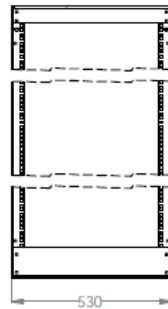

Logisitic Information

Height unit	Height in mm	Depth in mm	Packaging 1 dimensions (HxWxD) in mm	Packaging 2 dimensions (HxWxD) in mm	Net/Gross weight in kg
27U	1356 mm	380 mm	1375x165x120 mm	----	20.0 / 21.0
		870 mm	1375x165x150 mm	120x550x550 mm	34.2 / 35.2
36U	1756 mm	380 mm	1775x165x120 mm	----	22.5 / 23.5
		870 mm	1775x165x150 mm	120x550x550 mm	38.4 / 40.0
42U	2022 mm	380 mm	2040x165x120 mm	----	23.5 / 24.0
		870 mm	2040x165x150 mm	120x550x550 mm	41.0 / 43.0
		1070 mm	2040x165x150 mm	120x750x750 mm	42.8 / 45.0
45U	2156 mm	380 mm	2175x165x120 mm	----	24.1 / 25.6
		1070 mm	2175x165x150 mm	120x750x750 mm	44.1 / 46.3
48U	2289 mm	380 mm	2310x165x120 mm	----	24.7 / 26.2
		1070 mm	2310x165x150 mm	120x750x750 mm	45.2 / 47.8

Technical Drawings

Single Frame - 380 mm depth

BOTTOM VIEW

ISOMETRIC VIEW

FRONT VIEW

SIDE VIEW

REAR VIEW

DIMENSIONS IN
WIDTH AND HEIGHT

TOP VIEW

EXPLODED VIEW

TOP VIEW
MOUNTING DIMENSIONS

Double Frame - 870 mm depth

BOTTOM VIEW

ISOMETRIC VIEW

FRONT VIEW

SIDE VIEW

REAR VIEW

TOP VIEW

EXPLODED VIEW

DIMENSIONS
IN
WIDTH AND HEIGHT

Double Frame - 1070 mm depth