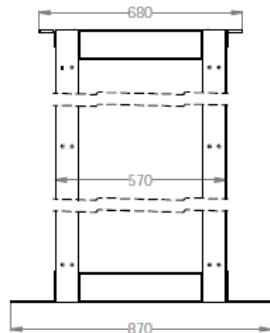

Logisitic Information

Height unit	Height in mm	Depth in mm	Packaging 1 dimensions (HxWxD) in mm	Packaging 2 dimensions (HxWxD) in mm	Net/Gross weight in kg
27U	1356 mm	380 mm	1375x165x120 mm	----	20.0 / 21.0
		870 mm	1375x165x150 mm	120x550x550 mm	34.2 / 35.2
36U	1756 mm	380 mm	1775x165x120 mm	----	22.5 / 23.5
		870 mm	1775x165x150 mm	120x550x550 mm	38.4 / 40.0
42U	2022 mm	380 mm	2040x165x120 mm	----	23.5 / 24.0
		870 mm	2040x165x150 mm	120x550x550 mm	41.0 / 43.0
		1070 mm	2040x165x150 mm	120x750x750 mm	42.8 / 45.0
45U	2156 mm	380 mm	2175x165x120 mm	----	24.1 / 25.6
		1070 mm	2175x165x150 mm	120x750x750 mm	44.1 / 46.3
48U	2289 mm	380 mm	2310x165x120 mm	----	24.7 / 26.2
		1070 mm	2310x165x150 mm	120x750x750 mm	45.2 / 47.8

Technical Drawings

Single Frame - 380 mm depth

BOTTOM VIEW

ISOMETRIC VIEW

FRONT VIEW

SIDE VIEW

REAR VIEW

DIMENSIONS IN
WIDTH AND HEIGHT

TOP VIEW

EXPLODED VIEW

TOP VIEW
MOUNTING DIMENSIONS

Double Frame - 870 mm depth

BOTTOM VIEW

ISOMETRIC VIEW

FRONT VIEW

SIDE VIEW

REAR VIEW

TOP VIEW

EXPLODED VIEW

DIMENSIONS
IN
WIDTH AND HEIGHT

Double Frame - 1070 mm depth