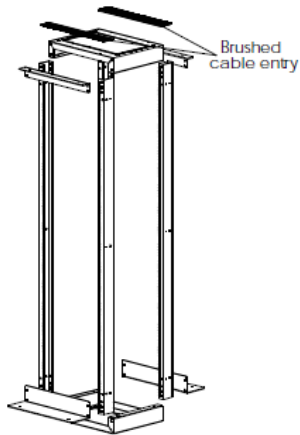

Features

- 2.0 mm strong steel material on frame system
- 4.0 mm strong steel material on top and bottom L-support connection pieces
- Load capacity: 600 kg
- Modular structure which allows universal mounting options on each profile
- incl. adjustable feet group
- Delivery in unmounted flat-pack
- Available in 5 different height units from 27U up to 48U
- Single frame or double frame option
- Double frame version is equipped with brushed cable entry on top and bottom parts
- Standard color grey (RAL 7035) and black (RAL 9005)

Technical Drawings

Single Frame - 380 mm depth

BOTTOM VIEW

ISOMETRIC VIEW

FRONT VIEW

SIDE VIEW

REAR VIEW

DIMENSIONS IN
WIDTH AND HEIGHT

TOP VIEW

EXPLODED VIEW

TOP VIEW
MOUNTING DIMENSIONS

Double Frame - 870 mm depth

BOTTOM VIEW

ISOMETRIC VIEW

FRONT VIEW

SIDE VIEW

REAR VIEW

TOP VIEW

EXPLODED VIEW

DIMENSIONS
IN
WIDTH AND HEIGHT

Double Frame - 1070 mm depth