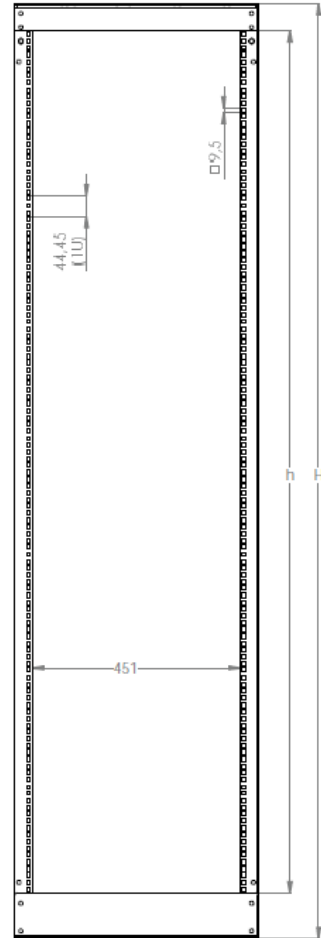

Logisitic Information

Height unit	Height in mm	Depth in mm	Packaging 1 dimensions (HxWxD) in mm	Packaging 2 dimensions (HxWxD) in mm	Net/Gross weight in kg
27U	1356 mm	380 mm	1375x165x120 mm	----	20.0 / 21.0
		870 mm	1375x165x150 mm	120x550x550 mm	34.2 / 35.2
36U	1756 mm	380 mm	1775x165x120 mm	----	22.5 / 23.5
		870 mm	1775x165x150 mm	120x550x550 mm	38.4 / 40.0
42U	2022 mm	380 mm	2040x165x120 mm	----	23.5 / 24.0
		870 mm	2040x165x150 mm	120x550x550 mm	41.0 / 43.0
		1070 mm	2040x165x150 mm	120x750x750 mm	42.8 / 45.0
45U	2156 mm	380 mm	2175x165x120 mm	----	24.1 / 25.6
		1070 mm	2175x165x150 mm	120x750x750 mm	44.1 / 46.3
48U	2289 mm	380 mm	2310x165x120 mm	----	24.7 / 26.2
		1070 mm	2310x165x150 mm	120x750x750 mm	45.2 / 47.8

Technical Drawings

Single Frame - 380 mm depth

BOTTOM VIEW

ISOMETRIC VIEW

FRONT VIEW

SIDE VIEW

REAR VIEW

DIMENSIONS IN
WIDTH AND HEIGHT

TOP VIEW

EXPLODED VIEW

TOP VIEW
MOUNTING DIMENSIONS

Double Frame - 870 mm depth

BOTTOM VIEW

ISOMETRIC VIEW

FRONT VIEW

SIDE VIEW

REAR VIEW

TOP VIEW

EXPLODED VIEW

DIMENSIONS
IN
WIDTH AND HEIGHT

Double Frame - 1070 mm depth