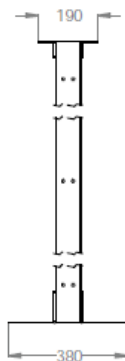

Logisitic Information

Height unit	Height in mm	Depth in mm	Packaging 1 dimensions (HxWxD) in mm	Packaging 2 dimensions (HxWxD) in mm	Net/Gross weight in kg
27U	1356 mm	380 mm	1375x165x120 mm	----	20.0 / 21.0
		870 mm	1375x165x150 mm	120x550x550 mm	34.2 / 35.2
36U	1756 mm	380 mm	1775x165x120 mm	----	22.5 / 23.5
		870 mm	1775x165x150 mm	120x550x550 mm	38.4 / 40.0
42U	2022 mm	380 mm	2040x165x120 mm	----	23.5 / 24.0
		870 mm	2040x165x150 mm	120x550x550 mm	41.0 / 43.0
		1070 mm	2040x165x150 mm	120x750x750 mm	42.8 / 45.0
45U	2156 mm	380 mm	2175x165x120 mm	----	24.1 / 25.6
		1070 mm	2175x165x150 mm	120x750x750 mm	44.1 / 46.3
48U	2289 mm	380 mm	2310x165x120 mm	----	24.7 / 26.2
		1070 mm	2310x165x150 mm	120x750x750 mm	45.2 / 47.8

Technical Drawings

Single Frame - 380 mm depth

BOTTOM VIEW

ISOMETRIC VIEW

FRONT VIEW

SIDE VIEW

REAR VIEW

DIMENSIONS IN
WIDTH AND HEIGHT

TOP VIEW

EXPLODED VIEW

TOP VIEW
MOUNTING DIMENSIONS

Double Frame - 870 mm depth

BOTTOM VIEW

ISOMETRIC VIEW

FRONT VIEW

SIDE VIEW

REAR VIEW

TOP VIEW

EXPLODED VIEW

DIMENSIONS
IN
WIDTH AND HEIGHT

Double Frame - 1070 mm depth