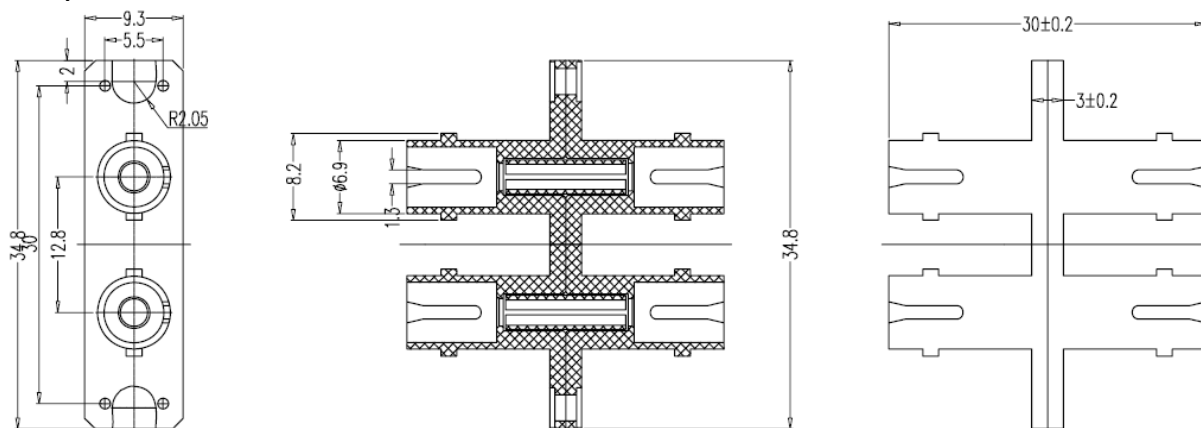

ST Duplex

Product Number Information

DN-96001-1	DIGITUS® ST/ST Simplex Coupler, circonia ceramic sleeve, metal housing, with yellow caps, Singlemode
DN-96002-1	DIGITUS® ST/ST Simplex Coupler, circonia ceramic sleeve, metal housing, with black caps, Multimode
DN-96020-1	DIGITUS® ST/ST Duplex Coupler, circonia ceramic sleeve, metal housing, Multimode
DN-96021-1	DIGITUS® ST/ST Duplex Coupler, circonia ceramic sleeve, metal housing, Singlemode