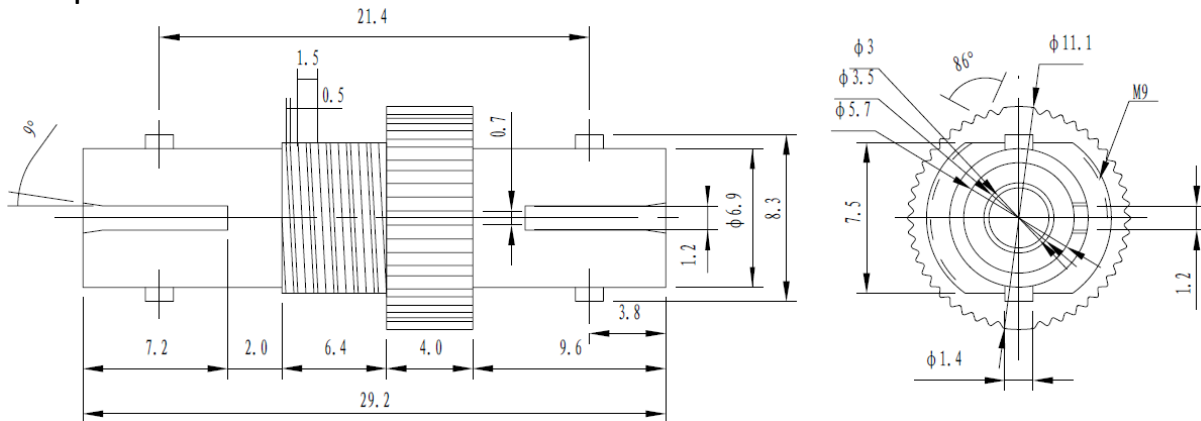

Application Areas

- CATV
- Active Network/Transceiver
- Passive Network
- Telecommunication
- Metro
- Multimedia
- Test equipment
- Gigabit Ethernet
- Video

Technical Drawings

ST Simplex