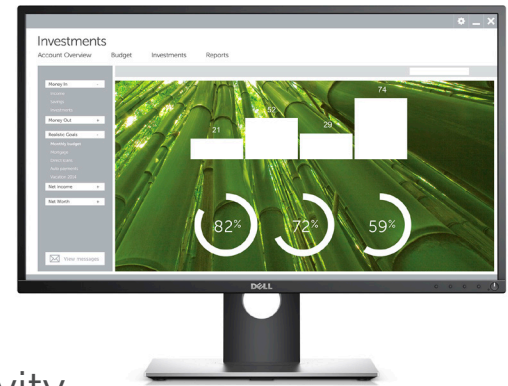

## Dell 27 Monitor P2717H

The smart choice to help boost productivity with more comfort and convenience.

### Enhanced productivity

Help boost your productivity with this 27" 16:9 aspect ratio monitor.

- Enjoy a better visual experience with a slim border design — great for multi-monitor setups.
- Efficiently auto apply predefined color settings for various applications via Dell Auto Mode.
- Easily tile and view your software applications side by side with the Dell Easy Arrange feature.
- Reduce desk clutter with integrated power and cable management.