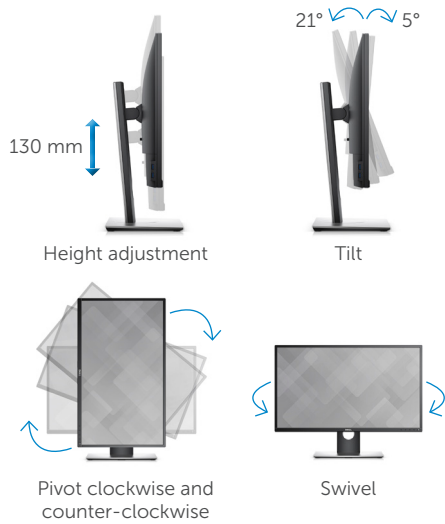

Easily adjust the panel to your preferred viewing position.