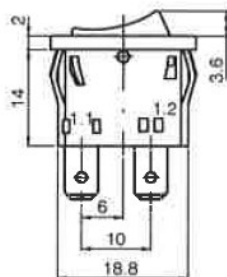

Data sheet

Article Description

Rocker Switch Type 3634

12 A, 250 Vac, 2-pole, on/off-switch, T 125°,
snap-in mounting cut-out 19 x 13 mm
faston 4.8 x 0.8 mm,
rocker printing white 0-I,
with and without illumination,

Article Picture

Z	Y	X
0,70 ... 1,25	13,0 ±0,1	19,1 ±0,1
1,25 ... 2,0	13,0 ±0,1	19,4 ±0,1
2,0 ... 3,0	13,0 ±0,1	19,7 ±0,1

<i>inter BÄR-No.</i>	<i>Colour housing/rocker</i>	<i>Version</i>
3634-201.22	black/black	without illumination
3634-250.22	black/green	with illumination