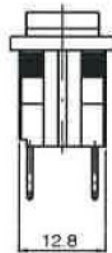

Data sheet

Article Description

Rocker Switch Type 3634

12 A, 250 Vac, 2-pole, on/off-switch, T 125°,
snap-in mounting cut-out 19 x 13 mm
faston 4.8 x 0.8 mm,
rocker printing white 0-I,
with and without illumination,

Article Picture

Z	Y	X
0,70 ... 1,25	13,0 ±0,1	19,1 ±0,1
1,25 ... 2,0	13,0 ±0,1	19,4 ±0,1
2,0 ... 3,0	13,0 ±0,1	19,7 ±0,1

<i>inter BÄR-No.</i>	<i>Colour housing/rocker</i>	<i>Version</i>
3634-201.22	black/black	without illumination
3634-250.22	black/green	with illumination