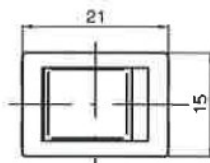

Data sheet

Article Description

Rocker Switch Type 3634

12 A, 250 Vac, 2-pole, on/off-switch, T 125°,
snap-in mounting cut-out 19 x 13 mm
faston 4.8 x 0.8 mm,
rocker printing white 0-I,
with and without illumination,

Article Picture

Z	Y	X
0,70 ... 1,25	13,0 ±0,1	19,1 ±0,1
1,25 ... 2,0	13,0 ±0,1	19,4 ±0,1
2,0 ... 3,0	13,0 ±0,1	19,7 ±0,1

<i>inter BÄR-No.</i>	<i>Colour housing/rocker</i>	<i>Version</i>
3634-201.22	black/black	without illumination
3634-250.22	black/green	with illumination