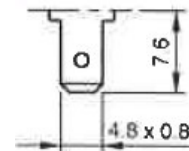

Data sheet

Article Description

Rocker Switch Type 3634

12 A, 250 Vac, 2-pole, on/off-switch, T 125°,
snap-in mounting cut-out 19 x 13 mm
faston 4.8 x 0.8 mm,
rocker printing white 0-I,
with and without illumination,

Article Picture

Z	Y	X
0,70 ... 1,25	13,0 ±0,1	19,1 ±0,1
1,25 ... 2,0	13,0 ±0,1	19,4 ±0,1
2,0 ... 3,0	13,0 ±0,1	19,7 ±0,1

<i>inter BÄR-No.</i>	<i>Colour housing/rocker</i>	<i>Version</i>
3634-201.22	black/black	without illumination
3634-250.22	black/green	with illumination