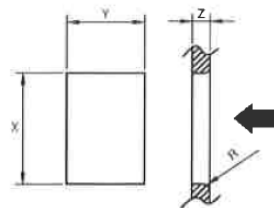

Data sheet

Article Description

Rocker Switch Type 3634

12 A, 250 Vac, 2-pole, on/off-switch, T 125°,
snap-in mounting cut-out 19 x 13 mm
faston 4.8 x 0.8 mm,
rocker printing white 0-I,
with and without illumination,

Article Picture

Z	Y	X
0,70 ... 1,25	13,0 ±0,1	19,1 ±0,1
1,25 ... 2,0	13,0 ±0,1	19,4 ±0,1
2,0 ... 3,0	13,0 ±0,1	19,7 ±0,1

<i>inter BÄR-No.</i>	<i>Colour housing/rocker</i>	<i>Version</i>
3634-201.22	black/black	without illumination
3634-250.22	black/green	with illumination