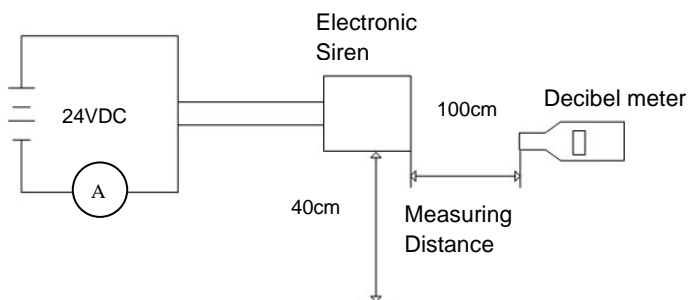

## 1.Basic Condition

- 1.1 Rated Voltage:24VDC
- 1.2 Operating Voltage:20~28VDC
- 1.3 Output Power:15W
- 1.4 Operating Temperature Range :-20°C~+70°C
- 1.5 Storage Temperature Range:-30°C~+85°C

## 2.Electrical Characteristics

- 2.1 Sound Press Level: 115+3dB at 100cm / 24VDC
- 2.2 Consumption Current:350 mA
- 2.3 Coil Impedance:14Ω±3
- 2.4 Tone Nature: One Tone
- 2.5 Material: ABS Plastic

## 3.Measuring Method

## 5.Product Photo & Dimension