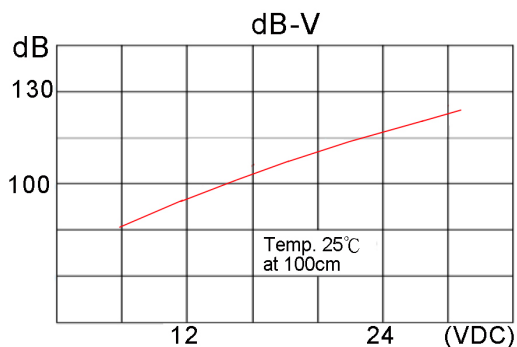

Model No.:CS-401-15-24V

1.Basic Condition

- 1.1 Rated Voltage:24VDC
- 1.2 Operating Voltage:20~28VDC
- 1.3 Output Power:15W
- 1.4 Operating Temperature Range :-20°C~+70°C
- 1.5 Storage Temperature Range:-30°C~+85°C

2.Electrical Characteristics

- 2.1 Sound Press Level: 115+3dB at 100cm / 24VDC
- 2.2 Consumption Current:350 mA
- 2.3 Coil Impedance:14Ω±3
- 2.4 Tone Nature: One Tone
- 2.5 Material: ABS Plastic

3.Measuring Method

4.Sound Press Level

5.Product Photo & Dimension