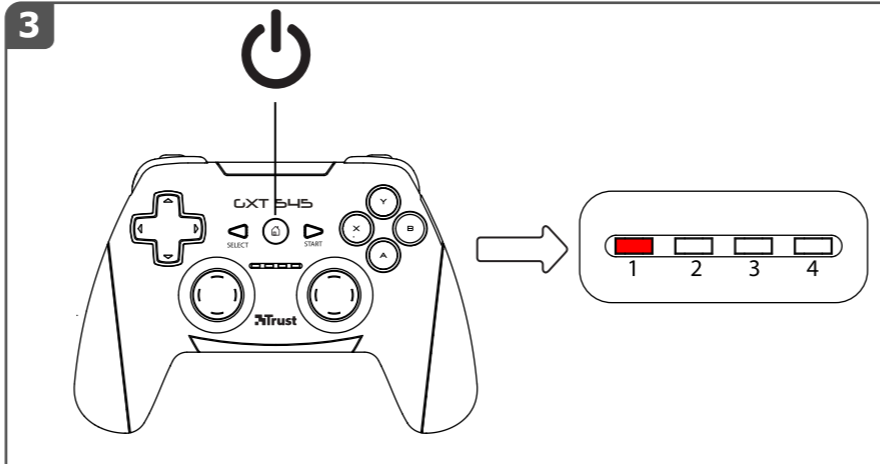

Trust

<http://www.trust.com/20491/faq>

Wireless Gamepad
GXT 545

1

USB

2

3

PC