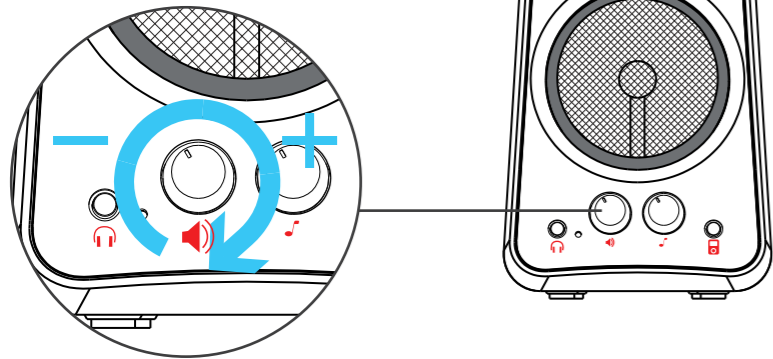

**Trust**

[www.trust.com/21202/faq](http://www.trust.com/21202/faq)

**Illuminated Speakers**  
**CXT 608**

**1.**

**Option 1**

**Option 2**

**Option 3**

**2.**

3.

4.

5.

6.

\* 3.5 mm jack cable  
not included

7.