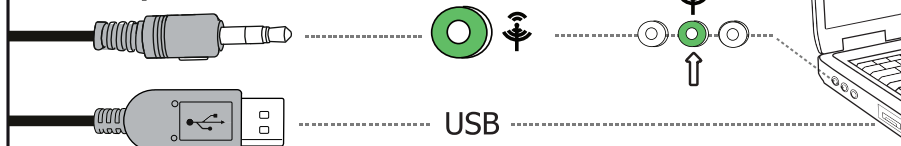

**Trust**

[www.trust.com/21202/faq](http://www.trust.com/21202/faq)

**Illuminated Speakers**  
**CXT 608**

**1.**

**Option 1**

**Option 2**

**Option 3**

**2.**

3.

4.

5.

6.

\* 3.5 mm jack cable  
not included

7.