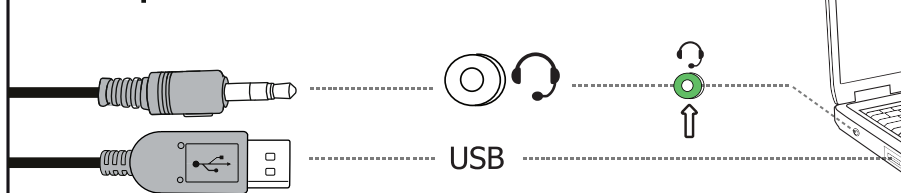

**Trust**

[www.trust.com/21202/faq](http://www.trust.com/21202/faq)

**Illuminated Speakers**  
**CXT 608**

**1.**

**Option 1**

**Option 2**

**Option 3**

**2.**

3.

4.

5.

6.

\* 3.5 mm jack cable  
not included

7.