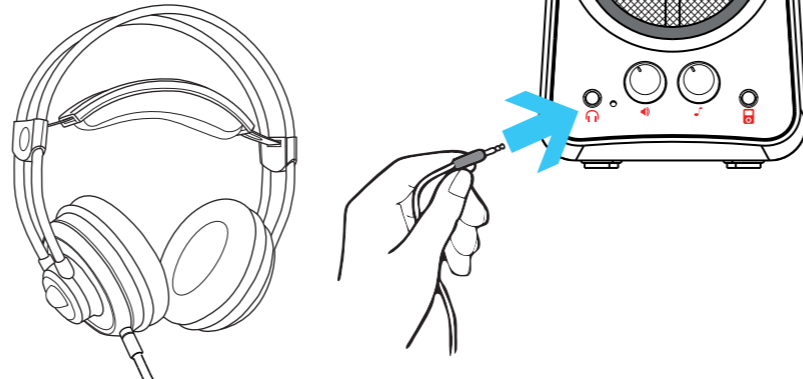

**Trust**

[www.trust.com/21202/faq](http://www.trust.com/21202/faq)

**Illuminated Speakers**  
**CXT 608**

**1.**

**Option 1**

**Option 2**

**Option 3**

**2.**

3.

4.

5.

6.

\* 3.5 mm jack cable  
not included

7.