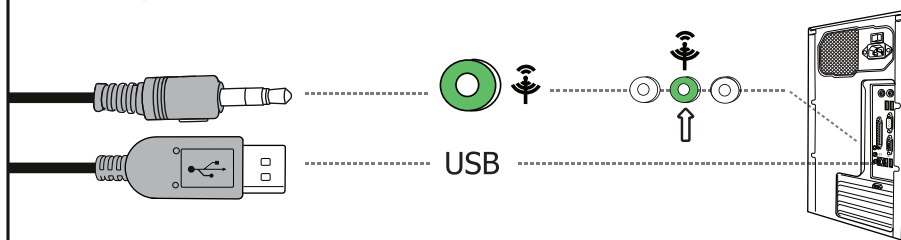

**Trust**

[www.trust.com/21202/faq](http://www.trust.com/21202/faq)

**Illuminated Speakers**  
**CXT 608**

**1.**

**Option 1**

**Option 2**

**Option 3**

**2.**

3.

4.

5.

6.

\* 3.5 mm jack cable  
not included

7.