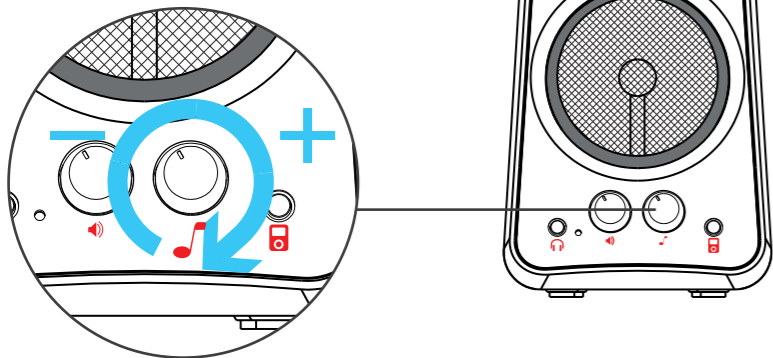

**Trust**

[www.trust.com/21202/faq](http://www.trust.com/21202/faq)

**Illuminated Speakers**  
**CXT 608**

**1.**

**Option 1**

**Option 2**

**Option 3**

**2.**

3.

4.

5.

6.

\* 3.5 mm jack cable  
not included

7.