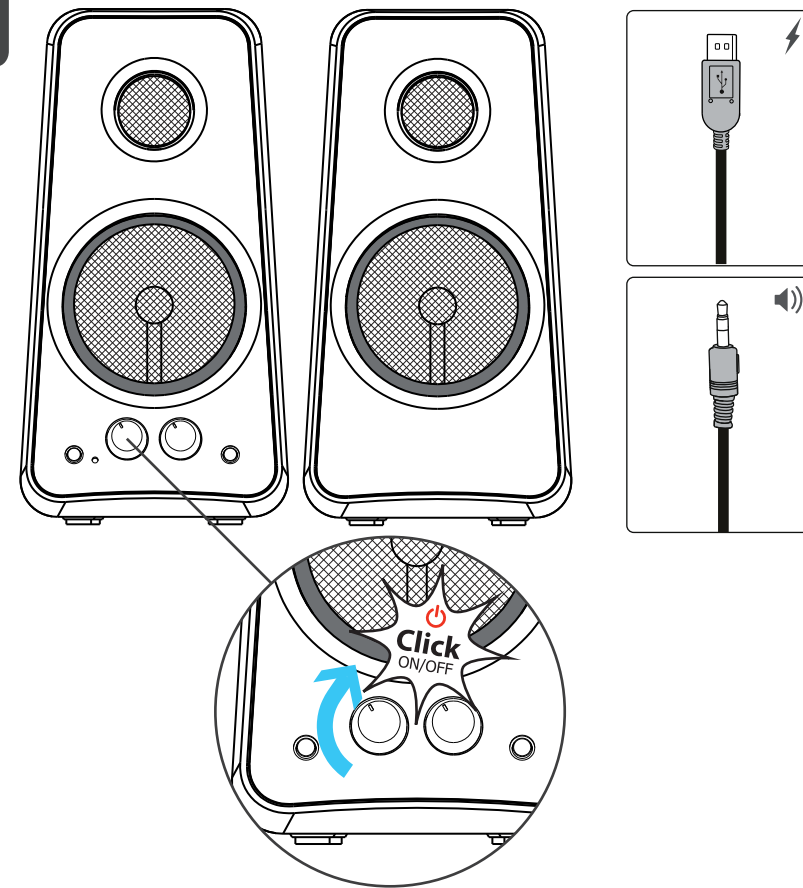

**Trust**

[www.trust.com/21202/faq](http://www.trust.com/21202/faq)

**Illuminated Speakers**  
**CXT 608**

**1.**

**Option 1**

**Option 2**

**Option 3**

**2.**

3.

4.

5.

6.

\* 3.5 mm jack cable  
not included

7.