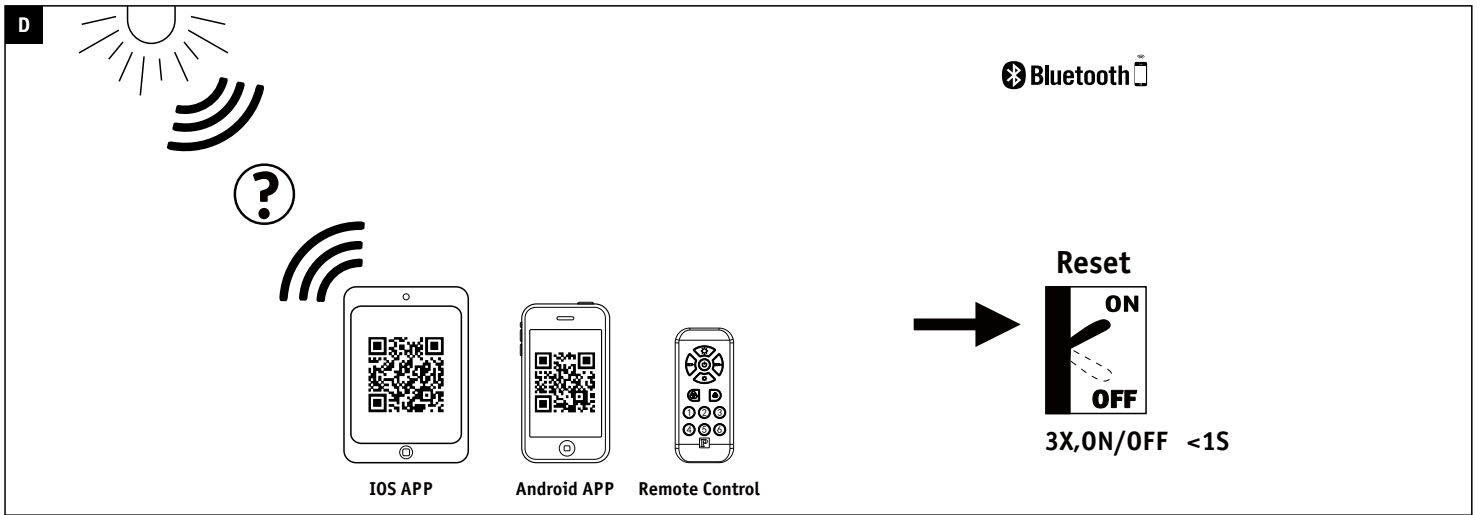

E

Paulmann Home

IOS APP

Android APP

Not incl.

- iPad
- iPhone 4S Higher
- Android 4.4 Higher
- Bluetooth 4.0 Higher

Not incl. Remote Control

Paulmann
Art.-Nr.500.01