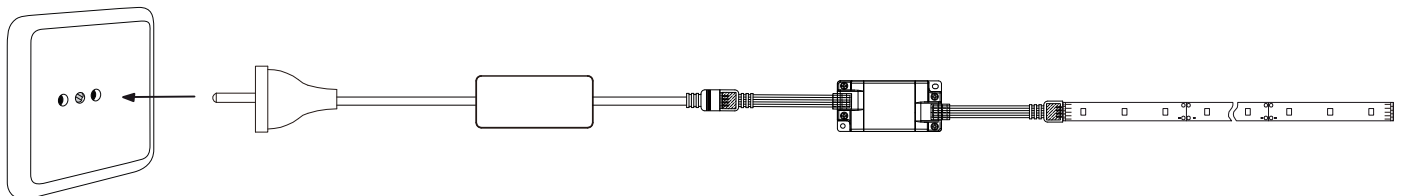

Art.-Nr.:
500.38

PKE 04/16

1X

2X

YourLED/YourLED ECO ✓
YourLED RGB ✗

A

YourLED/YourLED ECO ✓
YourLED RGB ✗

Art.No.70199/70200/70201

B