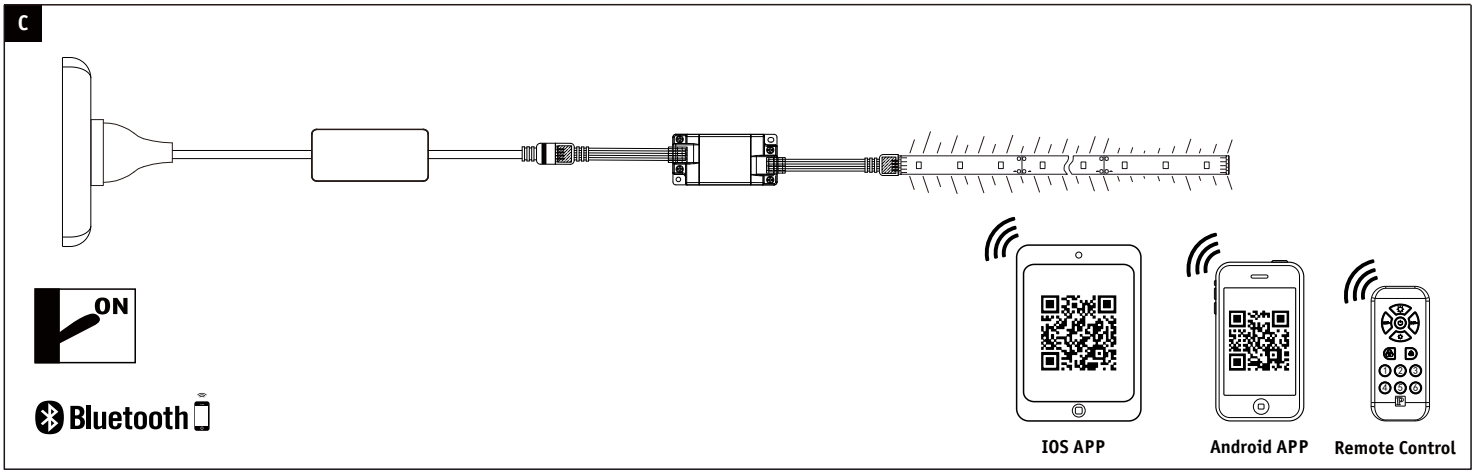

E

Paulmann Home

IOS APP

Android APP

Not incl.

- iPad
- iPhone 4S Higher
- Android 4.4 Higher
- Bluetooth 4.0 Higher

Not incl. Remote Control

Paulmann
Art.-Nr.500.01