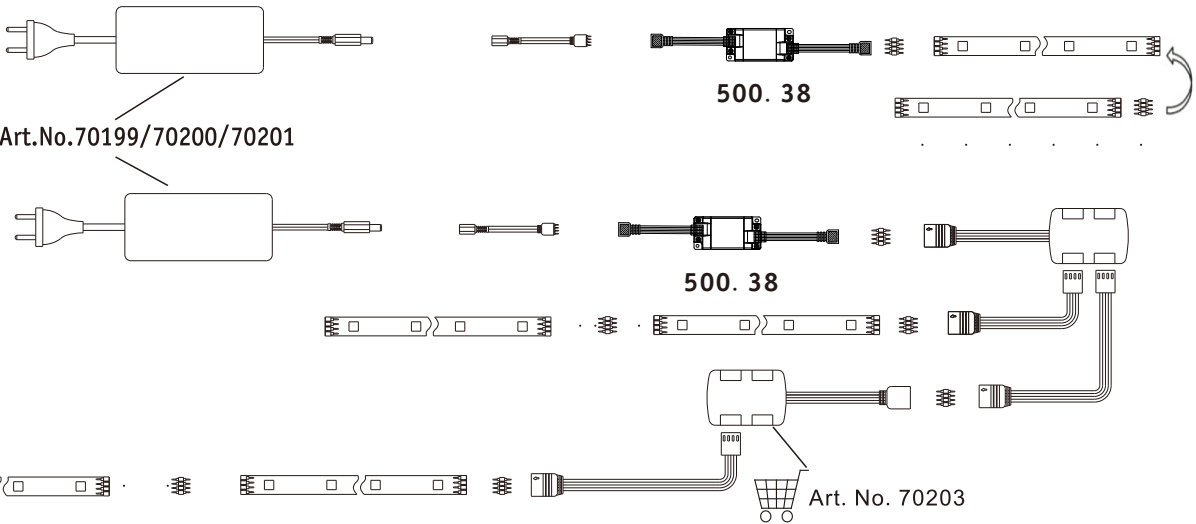

Art.-Nr.:
500.38

PKE 04/16

1X

2X

YourLED/YourLED ECO ✓
YourLED RGB ✗

A

YourLED/YourLED ECO ✓
YourLED RGB ✗

Art.No.70199/70200/70201

Paulmann
Art.-Nr.500.01