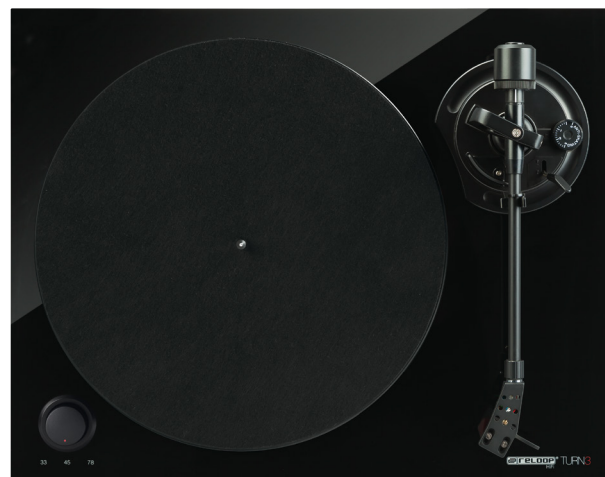

- External DC power supply ensures a silent running motor (100-240 V / 12V / 500mA)
- Aluminium platter with rubber damping for optimized resonance control
- Adjustable anti-skating dial for improved cartridge tracking
- Gold-plated, corrosion resistant audio outputs (all cables detachable)
- Purpose-chosen turntable feet for effective decoupling
- Gloss black piano finish
- Master power switch on rear panel
- Supplied with pre-installed Ortofon 2M Red Cartridge, Counter Weight, Dust Cover (incl. hinges), Felt-Mat, Rubberised Aluminium Platter, Aluminium 7" Adapter, RCA & USB cables and international power supply (UK/EU/US)

USB output for recording your vinyl

High Fidelity Construction

Large Speed Selector

Pre-installed Ortofon 2M Red cartridge

Connection Terminal with USB Audio Output

TURN3

PREMIUM ANALOGUE HI-FI-TURNTABLE WITH DIGITAL USB-AUDIO INTERFACE

Technical Data

- Type of turntable: Belt drive
- Motor: DC Motor
- Rotation speeds: 33 1/3, 45 & 78
- Wow and Flutter: 0.2% WRMS
- Analogue Output: Phono / Line switchable
- Connections: RCA Audio output (gold-plated), USB type B
- Phono Output Level: 1.4 – 5.5 mV
- Line Output Level: 100-300 mV
- Arm Length: 232 mm
- Platter diamter: 332 mm
- USB Audio Output: 48 kHz / 16-Bit
- OS Supported: Windows & Mac
- Type of cartridge: MM (Ortofon 2M Red)
- Dimensions: 450 (W) x 352 (D) x 42 (H) mm
- Net weight: 6.8 kg