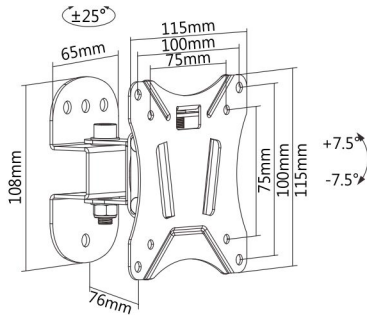

Economy Full-motion

TV Wall Mounts

For most **13"-42"** LED, LCD Flat Panel TVs

MOST
13"-27"
MAX.VESA 100x100

RATED
25kg/55lbs

76mm

+7.5°~-7.5°

+25°~-25°

Product Feature

The new model is an ideal solution for most 13"-27" flat panel TVs up to 25kgs/55lbs. The convenient swivel & tilt adjustments at the joint allows you to adjust the TV angle to get the optimum viewing angle: whether it's avoiding glare or positioning it towards the sofa for the perfect view, from anywhere in the room.

VESA compatible with 75x75, 100x100.

Technical data

*Economy Pivot TV Wall Mount

*Product Size : 115x115x76mm

*Fit for most 13"-27" screen

*Rated Load : 25kgs/55lbs

*Max.Hole Pattern : 100x100

*Profile : 76mm

*Easy-grip knobs enable tilting 7.5° up and 7.5° down

*Side to side swivel at the joint offers maximum viewing flexibility

Standard data

- Product dimensions (LxWxH): 115X115mmX76mm

- Product weight: 0.45kg