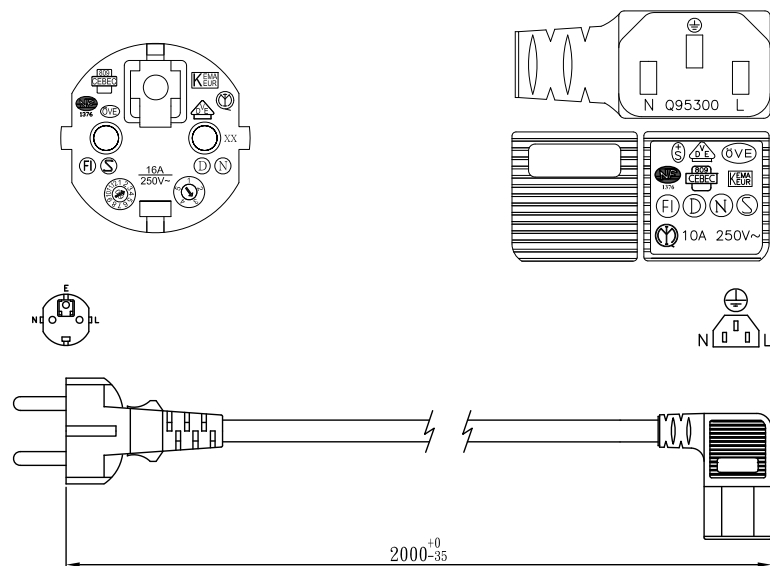

## Power Cord

German Plug to IEC C13 female 90°

Art. No.: CP117  
CP118  
CP119

### Features:

- » Connection 1: German plug (CEE 7/7), straight
- » Connection 2: IEC-C13 female (IEC 60320-C13), 90° angled
- » H05VV-F
- » VDE tested, 10A, 250V
- » Color: Black

Art-No.	Cable	Length	EAN Code
CP117	Ø 3 x 0.75mm <sup>2</sup>	2m	4052792038903
CP118	Ø 3 x 1.0mm <sup>2</sup>	3m	4052792038910
CP119	Ø 3 x 1.5mm <sup>2</sup>	5m	4052792038927

### Technical Drawing:

CP117

RoHS  
compliant

\* The specifications and pictures are subject to change without notice.

\*All trade names referenced are the registered trademark of their respective owners.