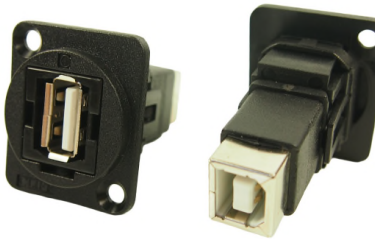

Part No.   **Description**
CP30209N   USB 2.0 A to USB 2.0 B, Nickel Plated, CSK hole.
CP30209NX   As above with Plain hole