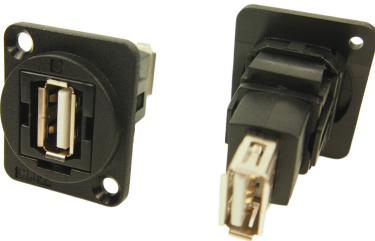

Part No.   **Description**
CP30208N   USB 2.0 A to USB 2.0 A, Nickel Plated, CSK hole.
CP30208NX   As above with Plain hole