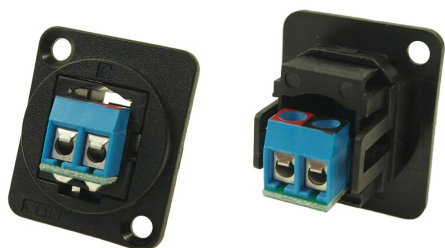

Part No. Description
CP30240 2 Wire Terminal, CSK Hole
CP30240X As above with Plain hole
Low voltage use only. Max rating 25VAC, 60VDC, 10A.