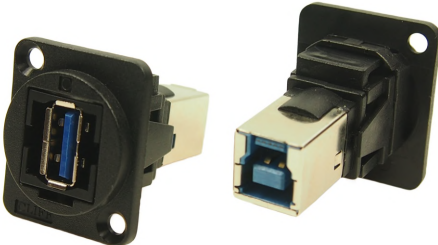

CLIFF

FEED THROUGH CONNECTORS FT Series

The FT Series of true feed through connectors are perfect for developing custom I/O configurations for wall-plates, rack panels, etc. ALL fit within a standard XLR panel cutout, and use common cabling for front and back connections. No soldering, no punch terminations, just use the standard cable for that particular connector style. Mount from the front or back, low rear profile accommodates the tightest "behind the panel" spaces. Available in a wide variety of styles.

Part No. **Description**
CP30206N USB 3.0 B to USB 3.0 A, Nickel Plated, CSK hole.
CP30206NX As above with Plain hole

Part No. **Description**
CP30207N USB 2.0 B to USB 2.0 A, Nickel Plated, CSK hole.
CP30207NX As above with Plain hole

Part No. **Description**
CP30208N USB 2.0 A to USB 2.0 A, Nickel Plated, CSK hole.
CP30208NX As above with Plain hole

Part No. **Description**
CP30209N USB 2.0 A to USB 2.0 B, Nickel Plated, CSK hole.
CP30209NX As above with Plain hole

NEW

Part No. **Description**
CP30212 Dual USB C Female to Male, Nickel Plated, CSK hole.
CP30212X As above with Plain hole

NEW

For further information, contact sales@cliffuk.co.uk

Cliff Electronic Components Limited