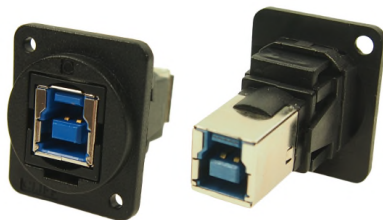

CLIFF

FEED THROUGH CONNECTORS FT Series

The FT Series of true feed through connectors are perfect for developing custom I/O configurations for wall-plates, rack panels, etc. ALL fit within a standard XLR panel cutout, and use common cabling for front and back connections. No soldering, no punch terminations, just use the standard cable for that particular connector style. Mount from the front or back, low rear profile accommodates the tightest "behind the panel" spaces. Available in a wide variety of styles.

Part No.	Description
CP30200G	HDMI A Female to HDMI A, Gold Plated, CSK hole.
CP30200X	As above with Plain hole.

Part No.	Description
CP30203N	USB 2.0 B to USB 2.0 B, Nickel Plated, CSK hole.
CP30203NX	As above with Plain hole

Part No.	Description
CP30204N	USB 3.0 B to USB 3.0 B, Nickel Plated, CSK hole.
CP30204NX	As above with Plain hole

Part No.	Description
CP30205N	USB 3.0 A to USB 3.0 A, Nickel Plated, CSK hole.
CP30205NX	As above with Plain hole

NEW

Part No. **Description**
CP30212 Dual USB C Female to Male, Nickel Plated, CSK hole.
CP30212X As above with Plain hole

NEW

For further information, contact sales@cliffuk.co.uk

Cliff Electronic Components Limited