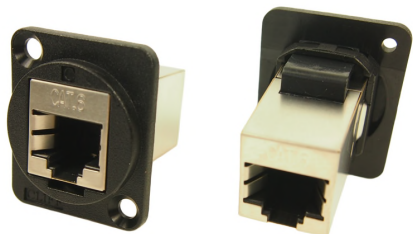

Part No. Description
CP30222S FTP Cat6 RJ45-RJ45, Shielded, CSK Hole
CP30222SX As above with Plain hole