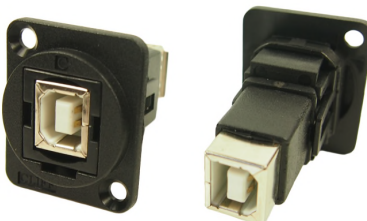

CLIFF

FEED THROUGH CONNECTORS FT Series

The FT Series of true feed through connectors are perfect for developing custom I/O configurations for wall-plates, rack panels, etc. ALL fit within a standard XLR panel cutout, and use common cabling for front and back connections. No soldering, no punch terminations, just use the standard cable for that particular connector style. Mount from the front or back, low rear profile accommodates the tightest "behind the panel" spaces. Available in a wide variety of styles.

Part No.	Description
CP30200G	HDMI A Female to HDMI A, Gold Plated, CSK hole.
CP30200X	As above with Plain hole.

Part No.	Description
CP30203N	USB 2.0 B to USB 2.0 B, Nickel Plated, CSK hole.
CP30203NX	As above with Plain hole

Part No.	Description
CP30204N	USB 3.0 B to USB 3.0 B, Nickel Plated, CSK hole.
CP30204NX	As above with Plain hole

Part No.	Description
CP30205N	USB 3.0 A to USB 3.0 A, Nickel Plated, CSK hole.
CP30205NX	As above with Plain hole

NEW

Part No. **Description**
CP30212 Dual USB C Female to Male, Nickel Plated, CSK hole.
CP30212X As above with Plain hole

NEW

For further information, contact sales@cliffuk.co.uk

Cliff Electronic Components Limited