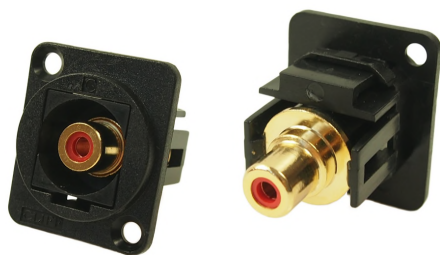

NEW

Part No. **Description**
CP30212 Dual USB C Female to Male, Nickel Plated, CSK hole.
CP30212X As above with Plain hole

NEW

For further information, contact sales@cliffuk.co.uk

Cliff Electronic Components Limited

Part No.
CP30220
CP30220X

Description
 UTP Cat5e RJ45-RJ45, CSK Hole
 As above with Plain hole

For further information, contact sales@cliffuk.co.uk

Cliff Electronic Components Limited

76 Holmethorpe Avenue, Holmethorpe Ind. Estate,
 Redhill, Surrey RH1 2PF U.K.

Tel: +44 (0)1737 771375 Fax: +44 (0)1737 766012

Visit us online at:

www.cliffuk.co.uk

Part No. Description
CP30222S FTP Cat6 RJ45-RJ45, Shielded, CSK Hole
CP30222SX As above with Plain hole

Part No. Description
CP30222 UTP Cat6 RJ45-RJ45, CSK Hole
CP30222X As above with Plain hole

Part No. Description
CP30230 RCA Phono RED, CSK Hole
CP30230X As above with Plain hole
CP30231 RCA Phono WHITE, CSK Hole
CP30231X As above with Plain hole
CP30232 RCA Phono YELLOW, CSK Hole
CP30232X As above with Plain hole
 Other colours available on request.