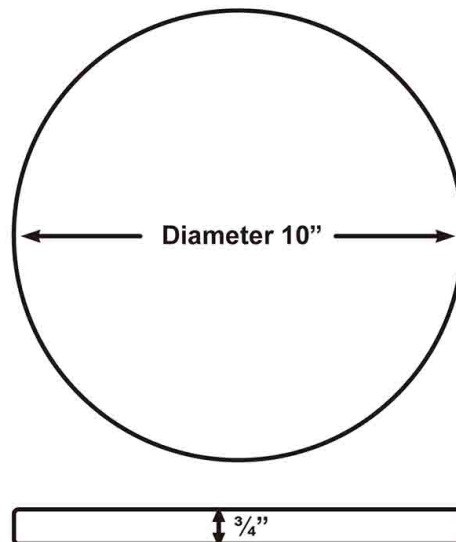

## Data Sheet

---

FN 96029c1096

BN 1507140

RE: **TOOLCRAFT Multi-Functional Bear Rotary Disc 25mm**

Item photo:

Item data:

### Specifications

Diameter: 10"  
Thickness: 0.75"  
Weight Capacity: 100 lbs.  
Heavy Duty, Long Life Swivel  
Steel Ball Bearings  
Indoor/Outdoor  
Weather Resistant

Item no.: BN 2266929