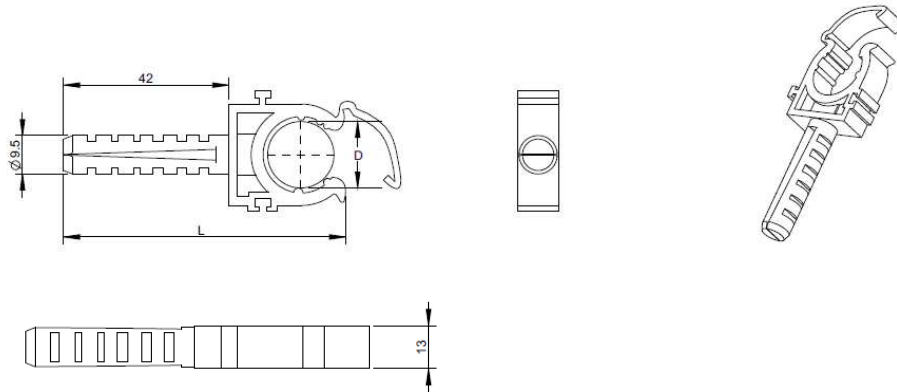

Datasheet

Item no. 1515211, 1515212, 1515213, 1515214

V1_08212017_01_en

Plastic expansion bolt pipe clamp, Lockable

Model No	L	D
1515211	69mm	16mm
1515212	72mm	20mm
1515213	75mm	25mm
1515214	82mm	30mm

Tolerance: ± 0.3 mm